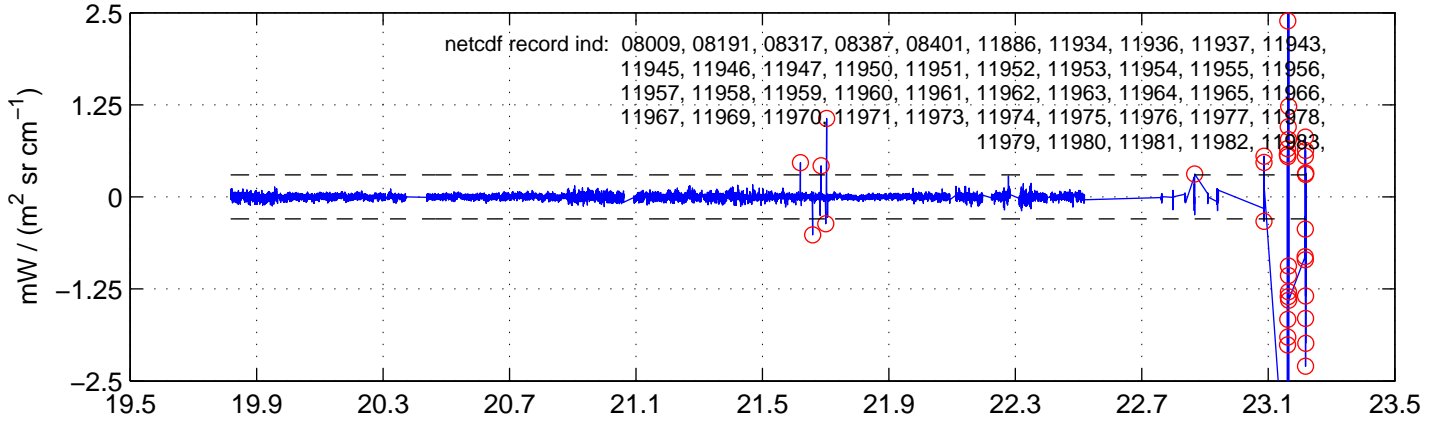

sh130510 Mean IMAG Calibrated Radiance 895.00 – 900.00, good segments

sh130510 Mean IMAG Calibrated Radiance 1093.00 – 1097.00, good segments

sh130510 Mean IMAG Calibrated Radiance 2000.00 – 2025.00, good segments

SEGMENT