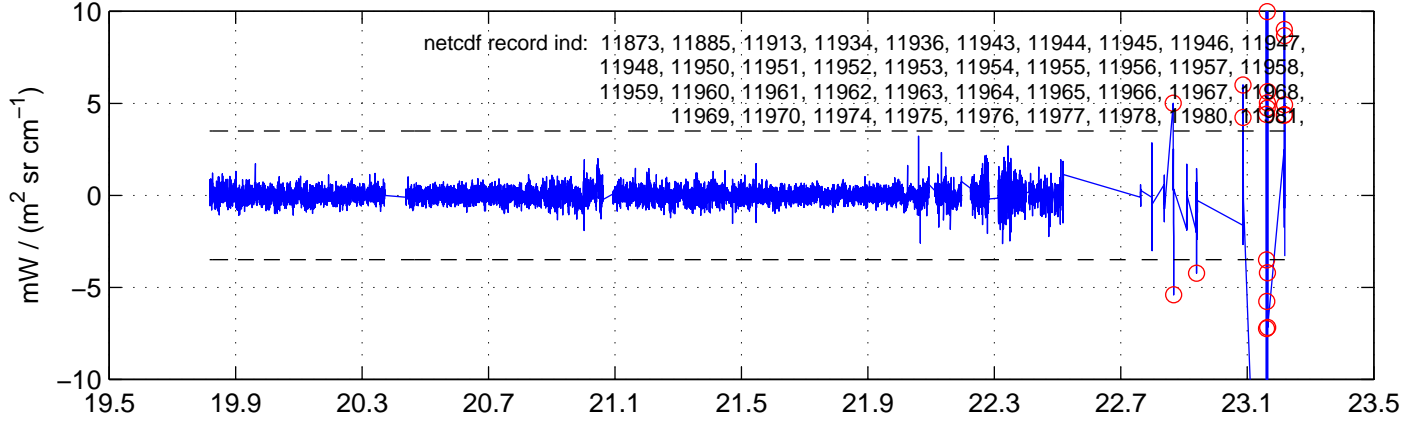

sh130510 Mean IMAG Calibrated Radiance 895.00 – 900.00, good segments

sh130510 Mean IMAG Calibrated Radiance 1093.00 – 1097.00, good segments

sh130510 Mean IMAG Calibrated Radiance 2000.00 – 2025.00, good segments

SEGMENT