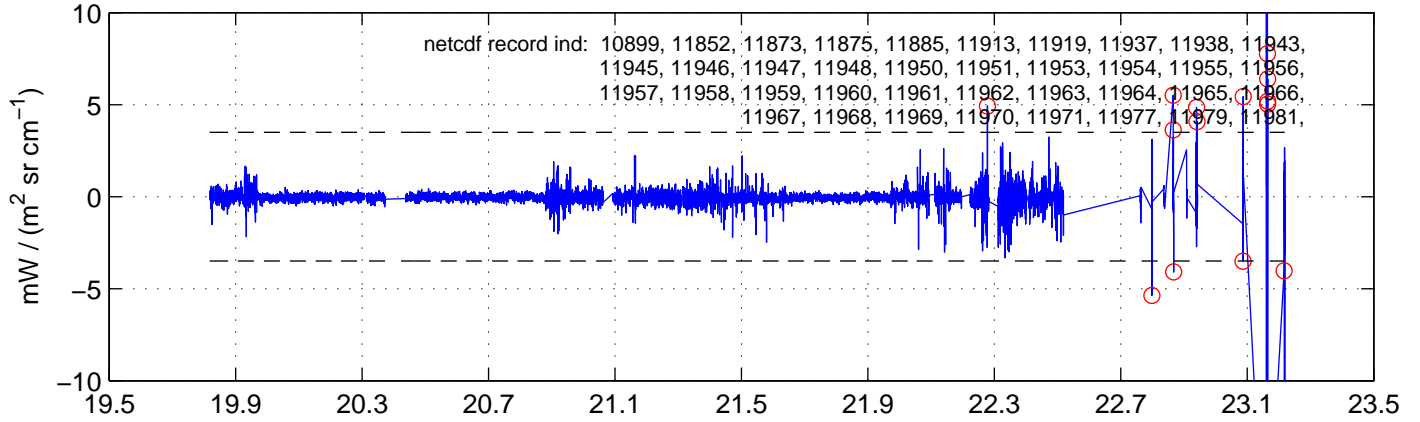

sh130510 Mean IMAG Calibrated Radiance 895.00 – 900.00, good segments

sh130510 Mean IMAG Calibrated Radiance 1093.00 – 1097.00, good segments

sh130510 Mean IMAG Calibrated Radiance 2000.00 – 2025.00, good segments

SEGMENT