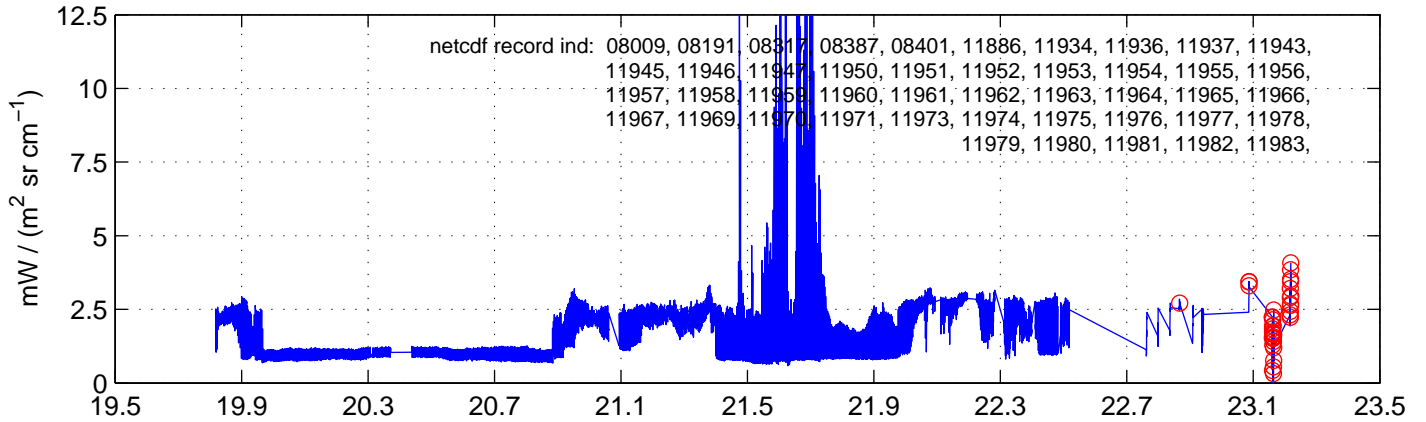

sh130510 Mean Radiance 895.00 – 900.00, good segments

sh130510 Mean Radiance 1093.00 – 1097.00, good segments

sh130510 Mean Radiance 2500.00 – 2510.00, good segments

SEGMENT