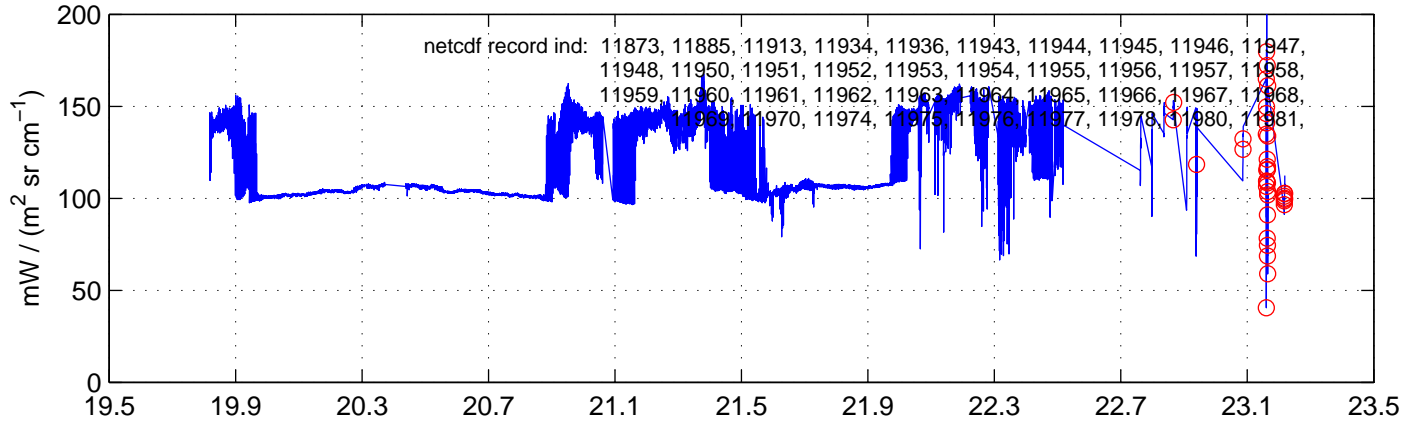

sh130510 Mean Radiance 895.00 – 900.00, good segments

sh130510 Mean Radiance 1093.00 – 1097.00, good segments

sh130510 Mean Radiance 2500.00 – 2510.00, good segments

SEGMENT