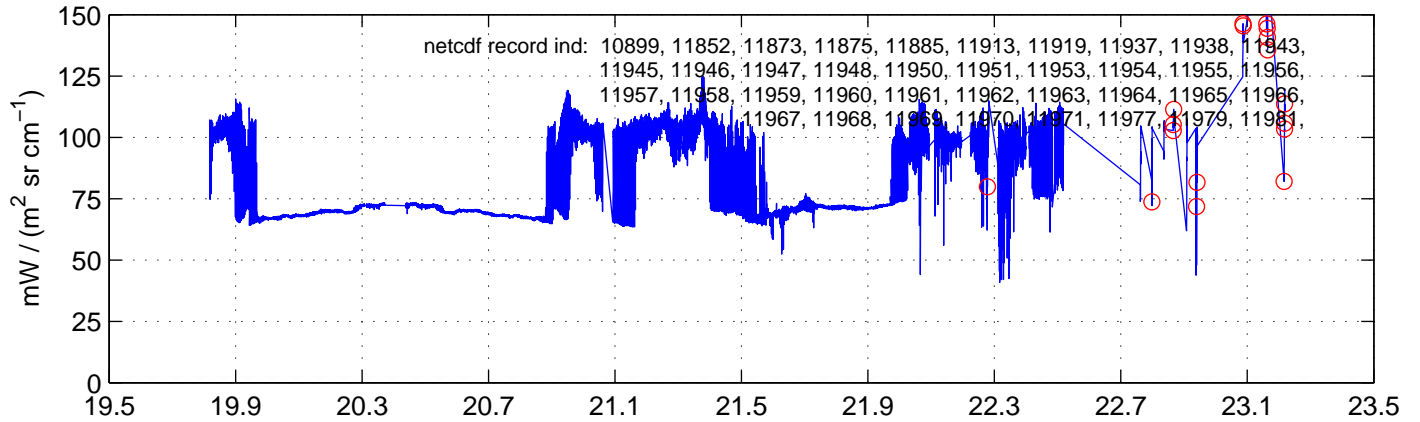

sh130510 Mean Radiance 895.00 – 900.00, good segments

sh130510 Mean Radiance 1093.00 – 1097.00, good segments

sh130510 Mean Radiance 2500.00 – 2510.00, good segments

SEGMENT