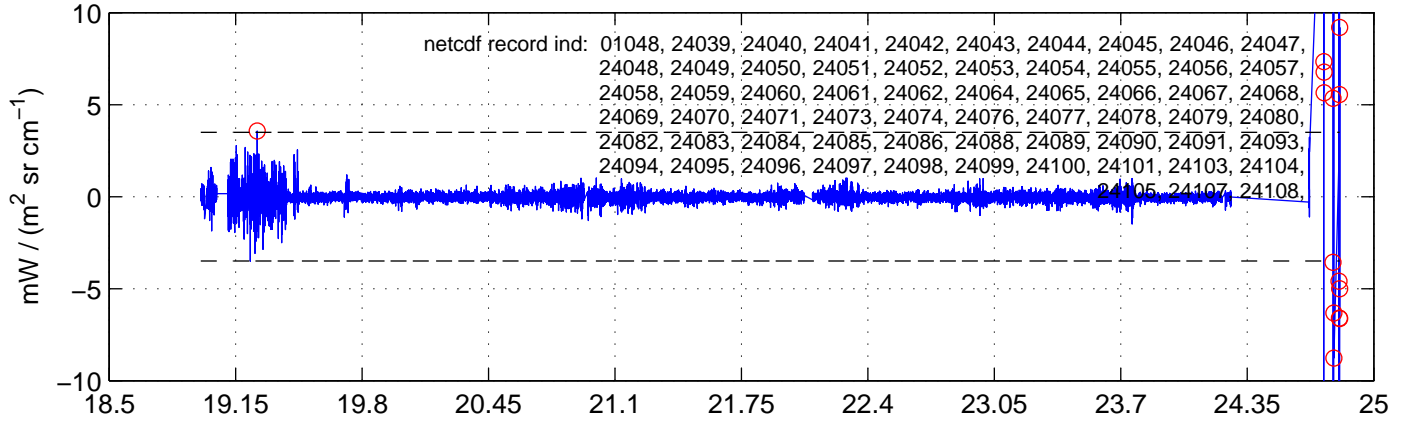

sh130507 Mean IMAG Calibrated Radiance 895.00 – 900.00, good segments

sh130507 Mean IMAG Calibrated Radiance 1093.00 – 1097.00, good segments

sh130507 Mean IMAG Calibrated Radiance 2000.00 – 2025.00, good segments

SEGMENT