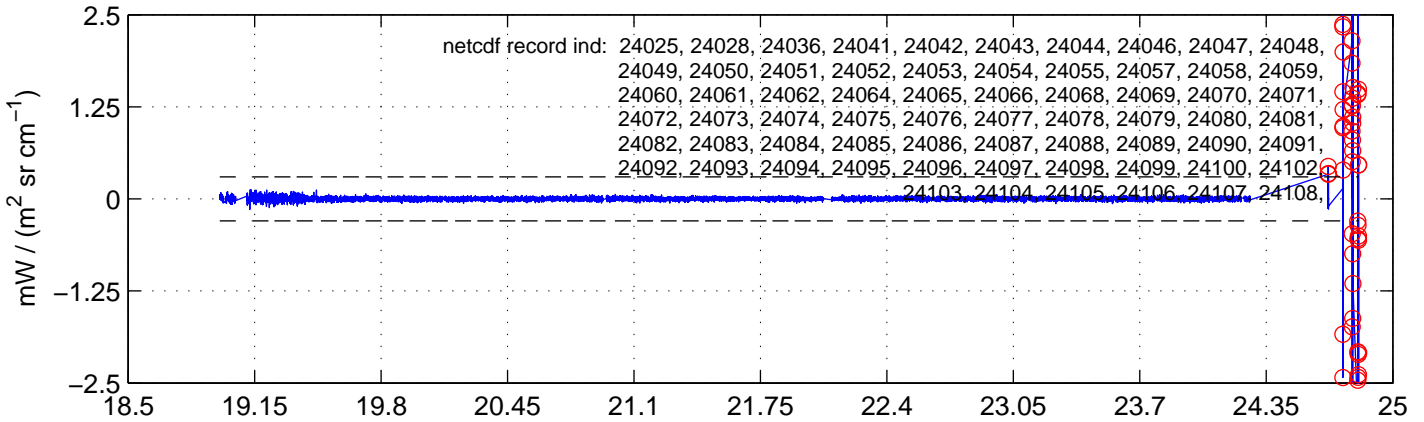

sh130507 Mean IMAG Calibrated Radiance 895.00 – 900.00, good segments

sh130507 Mean IMAG Calibrated Radiance 1093.00 – 1097.00, good segments

sh130507 Mean IMAG Calibrated Radiance 2000.00 – 2025.00, good segments

SEGMENT