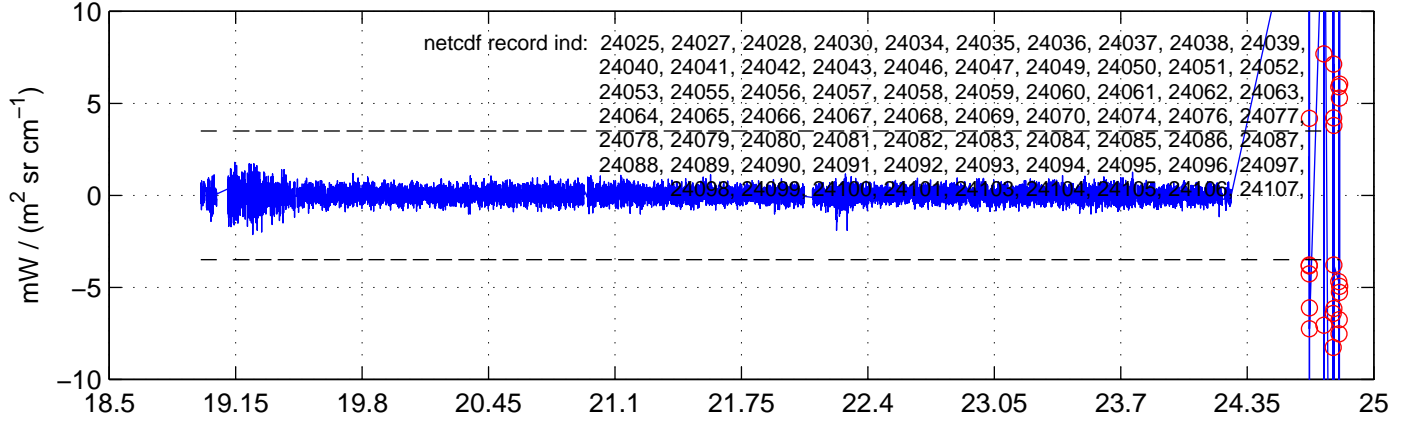

sh130507 Mean IMAG Calibrated Radiance 895.00 – 900.00, good segments

sh130507 Mean IMAG Calibrated Radiance 1093.00 – 1097.00, good segments

sh130507 Mean IMAG Calibrated Radiance 2000.00 – 2025.00, good segments

SEGMENT