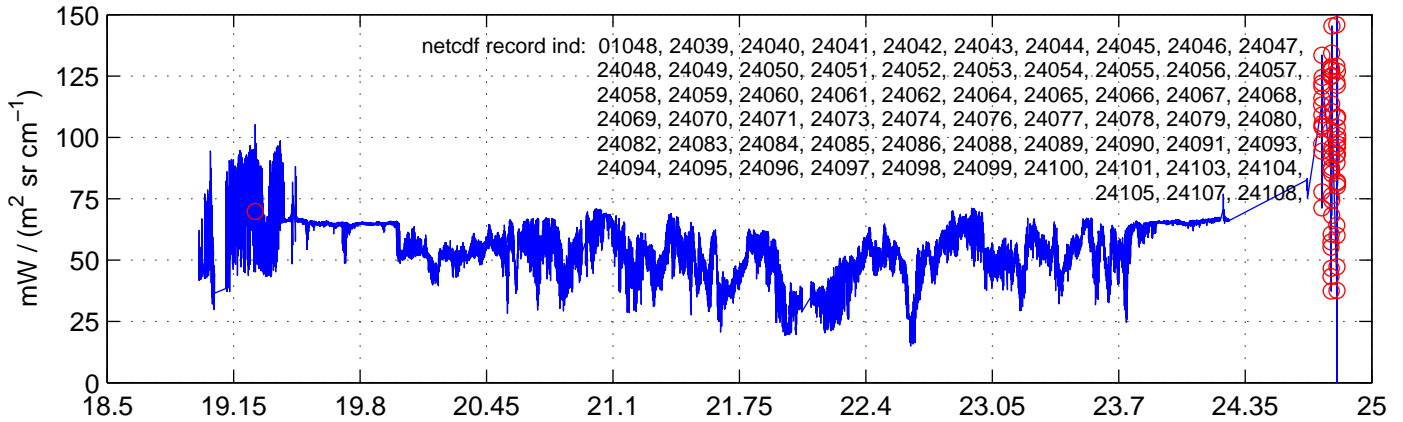

sh130507 Mean Radiance 895.00 – 900.00, good segments

sh130507 Mean Radiance 1093.00 – 1097.00, good segments

sh130507 Mean Radiance 2500.00 – 2510.00, good segments

SEGMENT