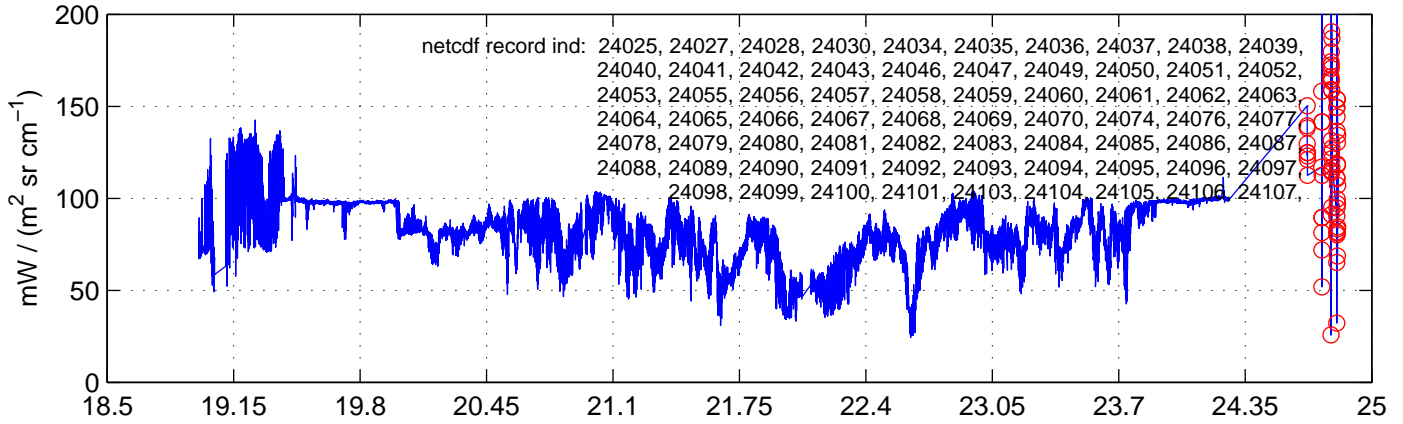

sh130507 Mean Radiance 895.00 – 900.00, good segments

sh130507 Mean Radiance 1093.00 – 1097.00, good segments

sh130507 Mean Radiance 2500.00 – 2510.00, good segments

SEGMENT