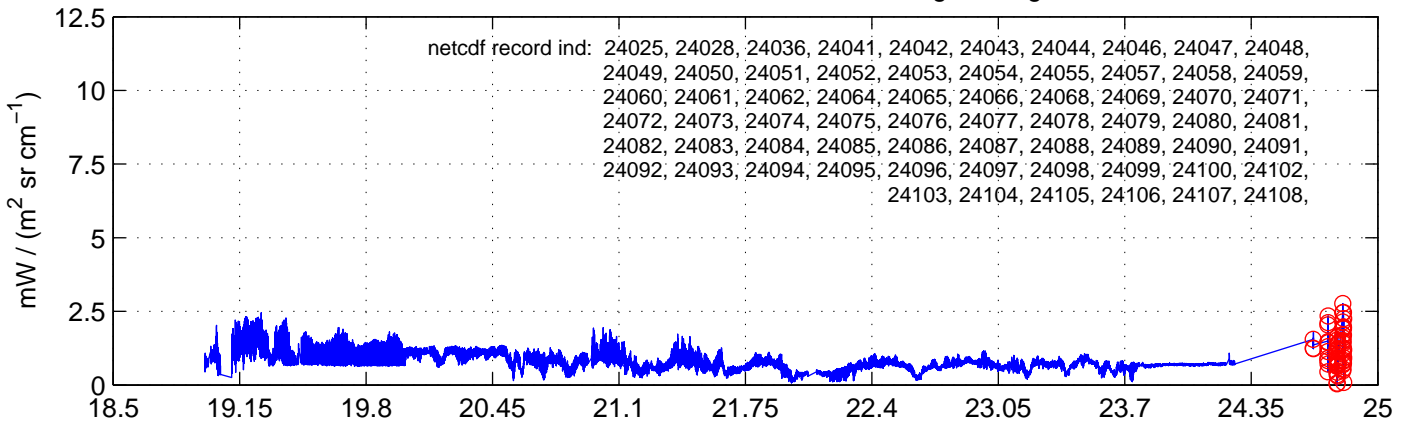

sh130507 Mean Radiance 895.00 – 900.00, good segments

sh130507 Mean Radiance 1093.00 – 1097.00, good segments

sh130507 Mean Radiance 2500.00 – 2510.00, good segments

SEGMENT