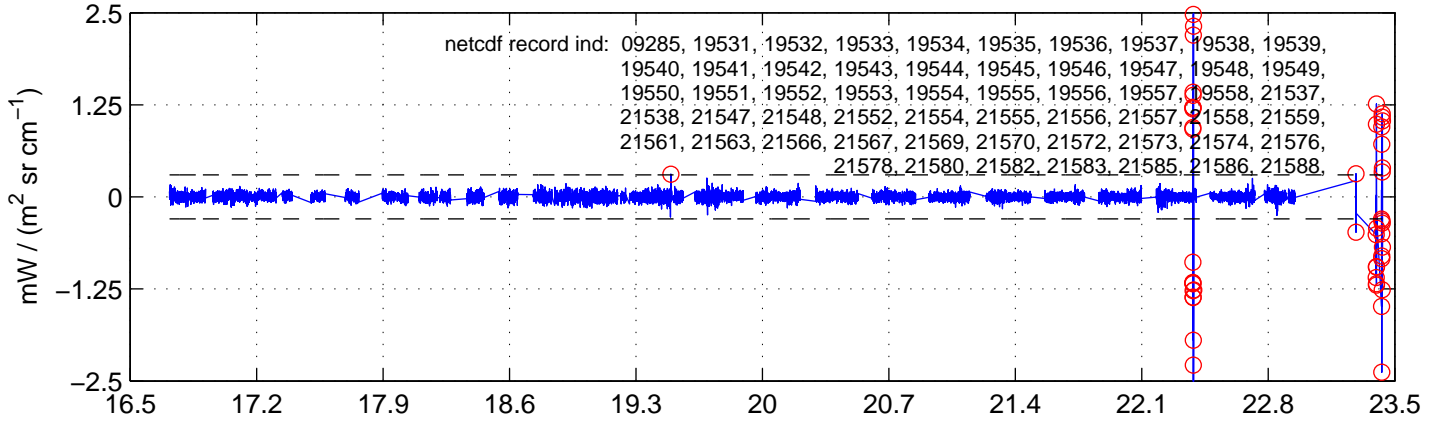

sh130503 Mean IMAG Calibrated Radiance 895.00 – 900.00, good segments

sh130503 Mean IMAG Calibrated Radiance 1093.00 – 1097.00, good segments

sh130503 Mean IMAG Calibrated Radiance 2000.00 – 2025.00, good segments

SEGMENT