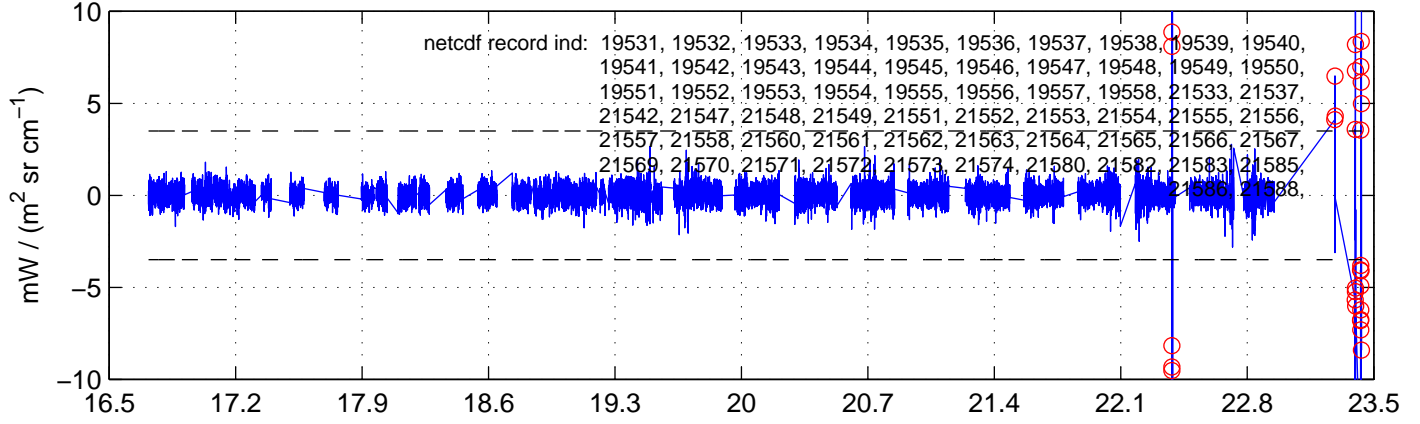

sh130503 Mean IMAG Calibrated Radiance 895.00 – 900.00, good segments

sh130503 Mean IMAG Calibrated Radiance 1093.00 – 1097.00, good segments

sh130503 Mean IMAG Calibrated Radiance 2000.00 – 2025.00, good segments

SEGMENT