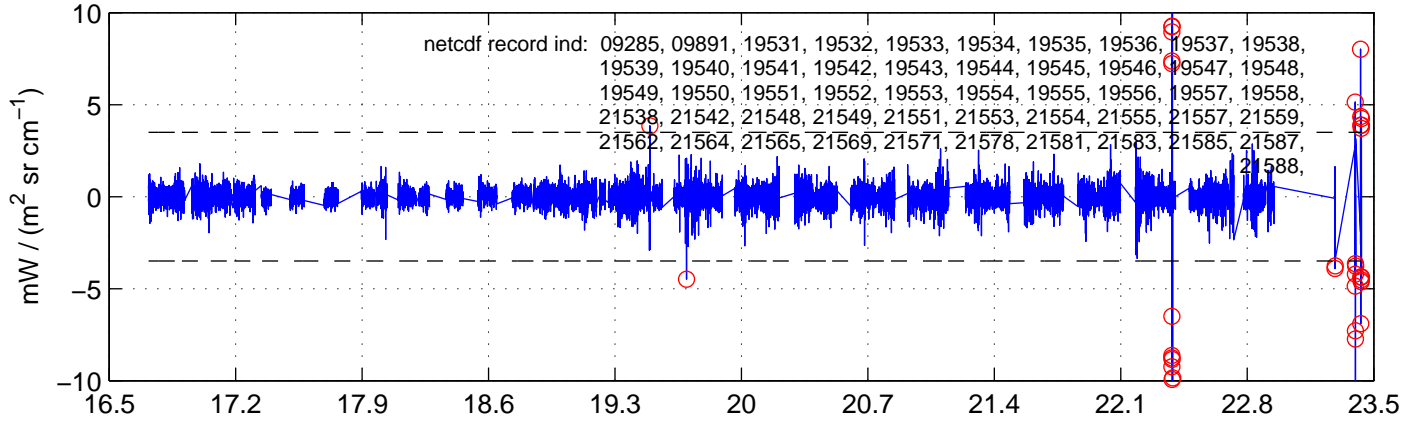

sh130503 Mean IMAG Calibrated Radiance 895.00 – 900.00, good segments

sh130503 Mean IMAG Calibrated Radiance 1093.00 – 1097.00, good segments

sh130503 Mean IMAG Calibrated Radiance 2000.00 – 2025.00, good segments

SEGMENT