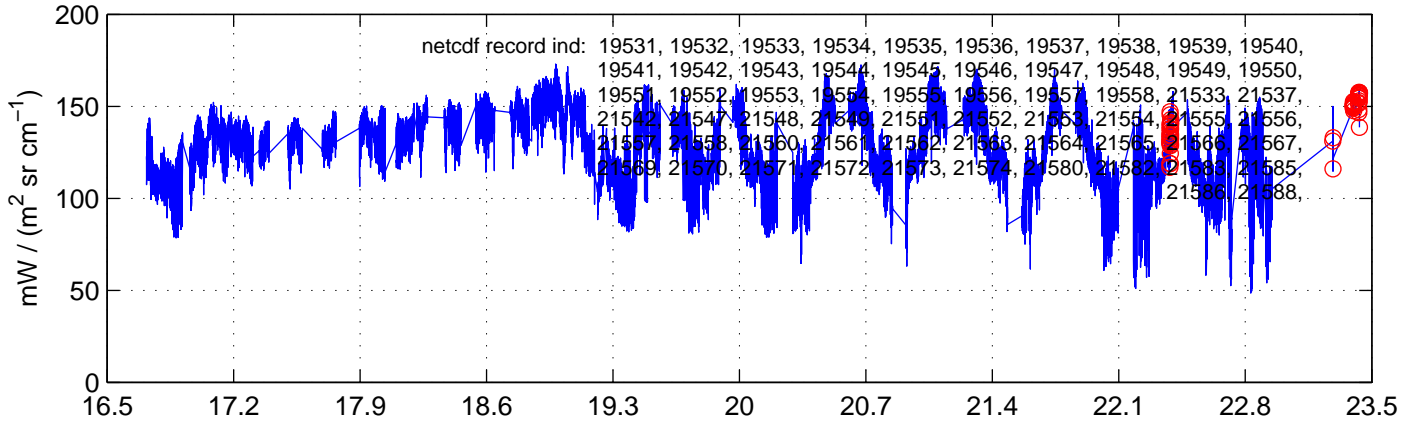

sh130503 Mean Radiance 895.00 – 900.00, good segments

sh130503 Mean Radiance 1093.00 – 1097.00, good segments

sh130503 Mean Radiance 2500.00 – 2510.00, good segments

SEGMENT