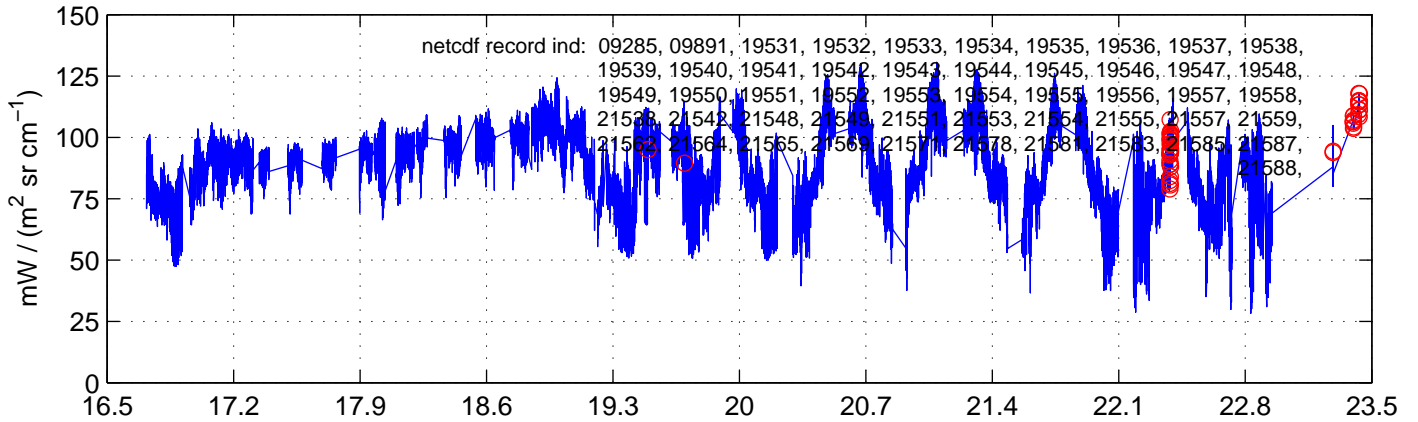

sh130503 Mean Radiance 895.00 – 900.00, good segments

sh130503 Mean Radiance 1093.00 – 1097.00, good segments

sh130503 Mean Radiance 2500.00 – 2510.00, good segments

SEGMENT