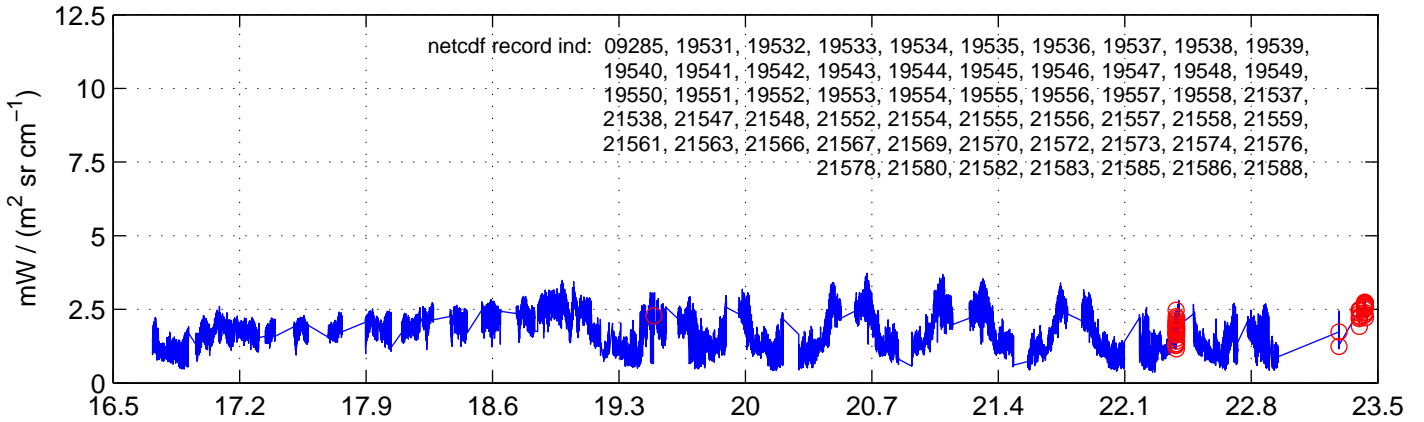

sh130503 Mean Radiance 895.00 – 900.00, good segments

sh130503 Mean Radiance 1093.00 – 1097.00, good segments

sh130503 Mean Radiance 2500.00 – 2510.00, good segments

SEGMENT