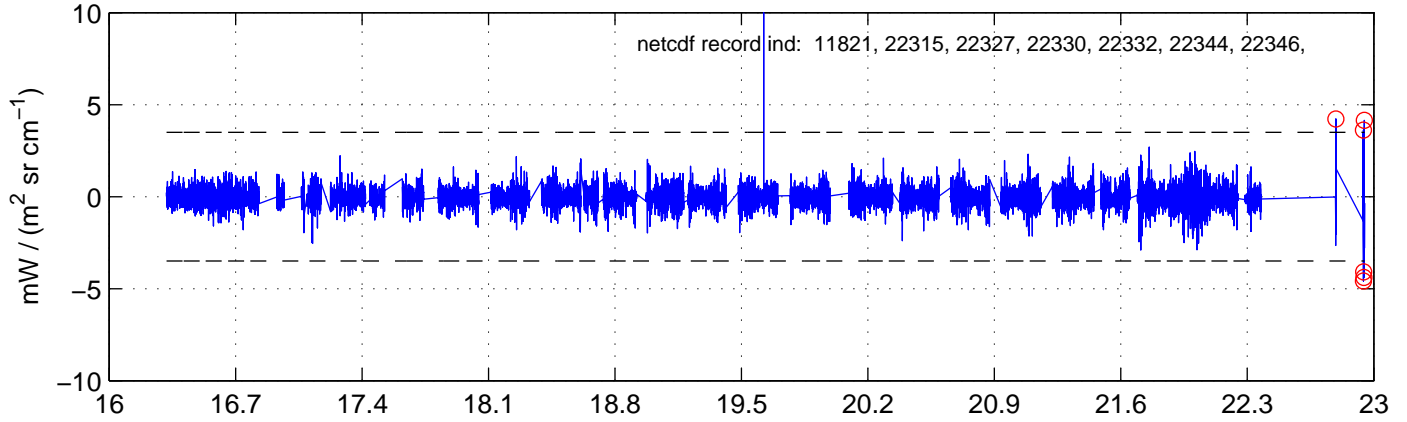

sh130502 Mean IMAG Calibrated Radiance 895.00 – 900.00, good segments

sh130502 Mean IMAG Calibrated Radiance 1093.00 – 1097.00, good segments

sh130502 Mean IMAG Calibrated Radiance 2000.00 – 2025.00, good segments

SEGMENT