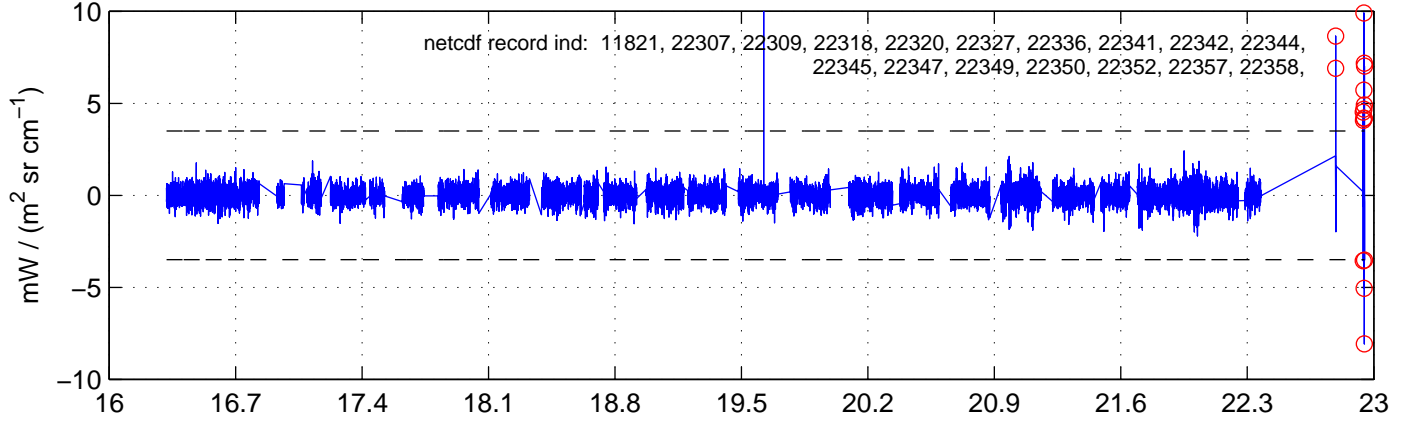

sh130502 Mean IMAG Calibrated Radiance 895.00 – 900.00, good segments

sh130502 Mean IMAG Calibrated Radiance 1093.00 – 1097.00, good segments

sh130502 Mean IMAG Calibrated Radiance 2000.00 – 2025.00, good segments

SEGMENT