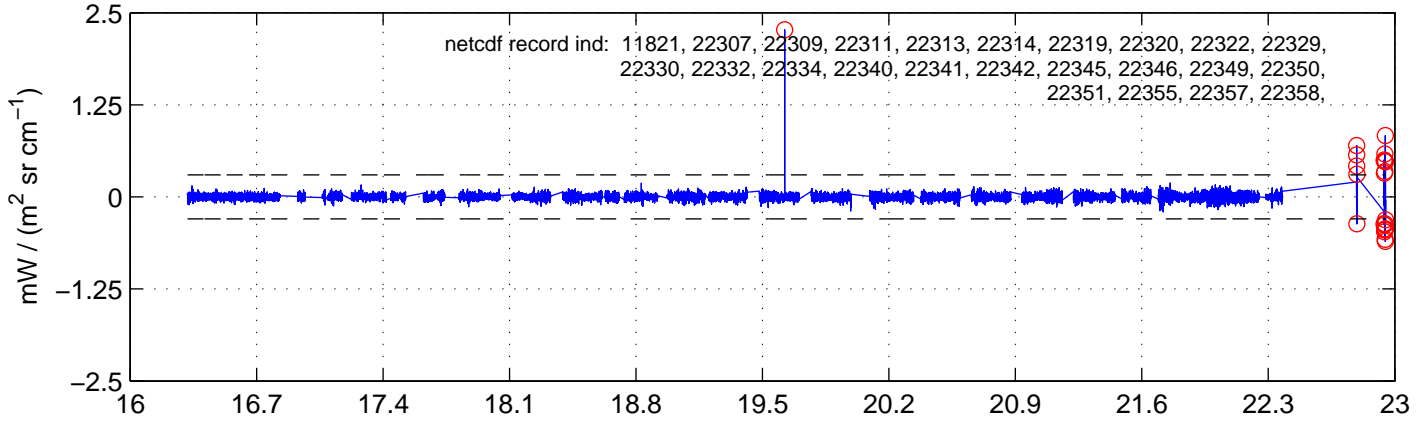

sh130502 Mean IMAG Calibrated Radiance 895.00 – 900.00, good segments

sh130502 Mean IMAG Calibrated Radiance 1093.00 – 1097.00, good segments

sh130502 Mean IMAG Calibrated Radiance 2000.00 – 2025.00, good segments

SEGMENT