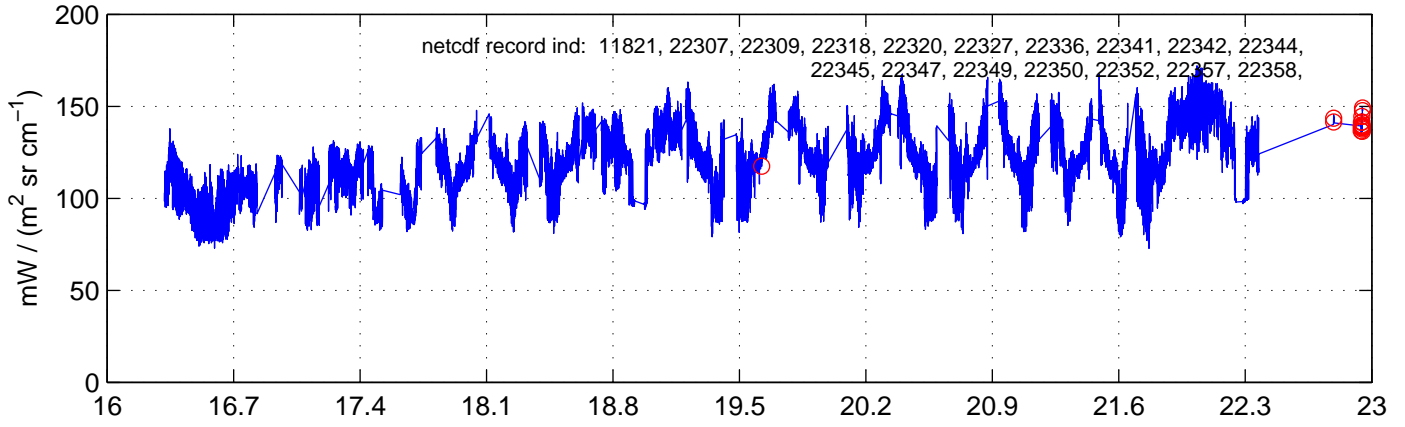

sh130502 Mean Radiance 895.00 – 900.00, good segments

sh130502 Mean Radiance 1093.00 – 1097.00, good segments

sh130502 Mean Radiance 2500.00 – 2510.00, good segments

SEGMENT