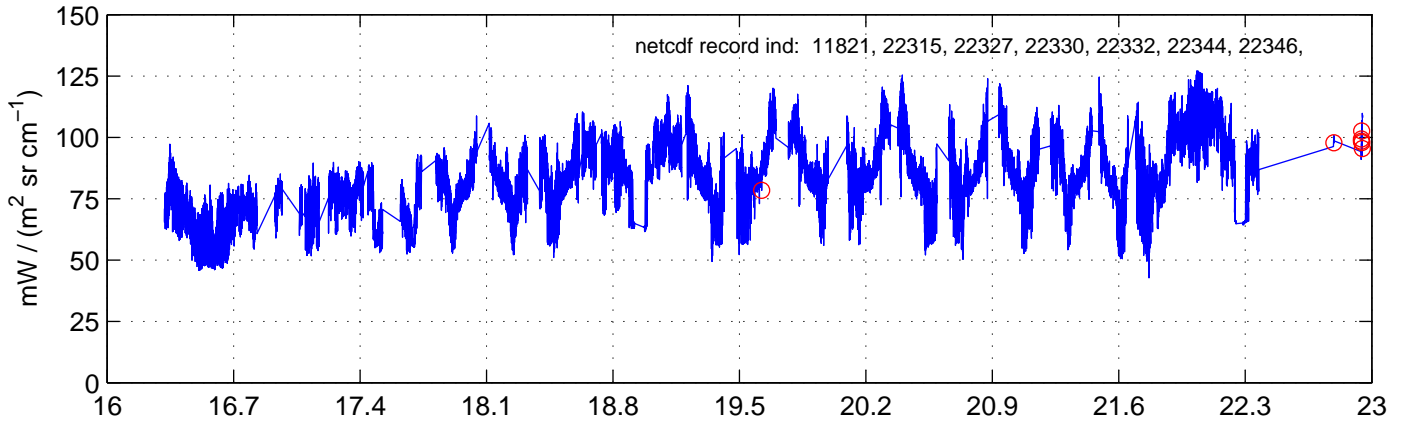

sh130502 Mean Radiance 895.00 – 900.00, good segments

sh130502 Mean Radiance 1093.00 – 1097.00, good segments

sh130502 Mean Radiance 2500.00 – 2510.00, good segments

SEGMENT