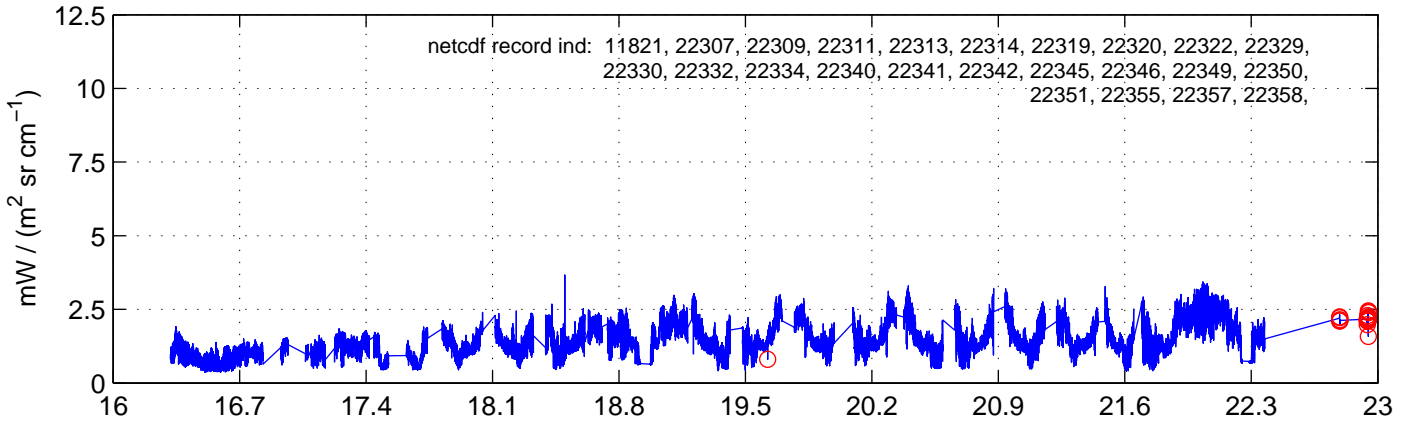

sh130502 Mean Radiance 895.00 – 900.00, good segments

sh130502 Mean Radiance 1093.00 – 1097.00, good segments

sh130502 Mean Radiance 2500.00 – 2510.00, good segments

SEGMENT