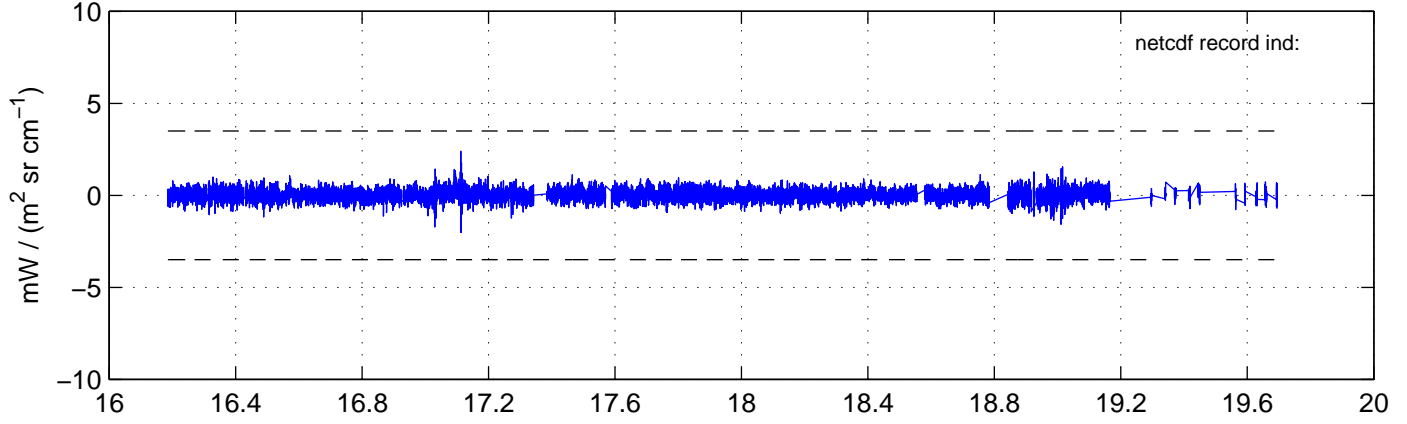

sh121006 Mean IMAG Calibrated Radiance 895.00 – 900.00, good segments

sh121006 Mean IMAG Calibrated Radiance 1093.00 – 1097.00, good segments

sh121006 Mean IMAG Calibrated Radiance 2000.00 – 2025.00, good segments

SEGMENT