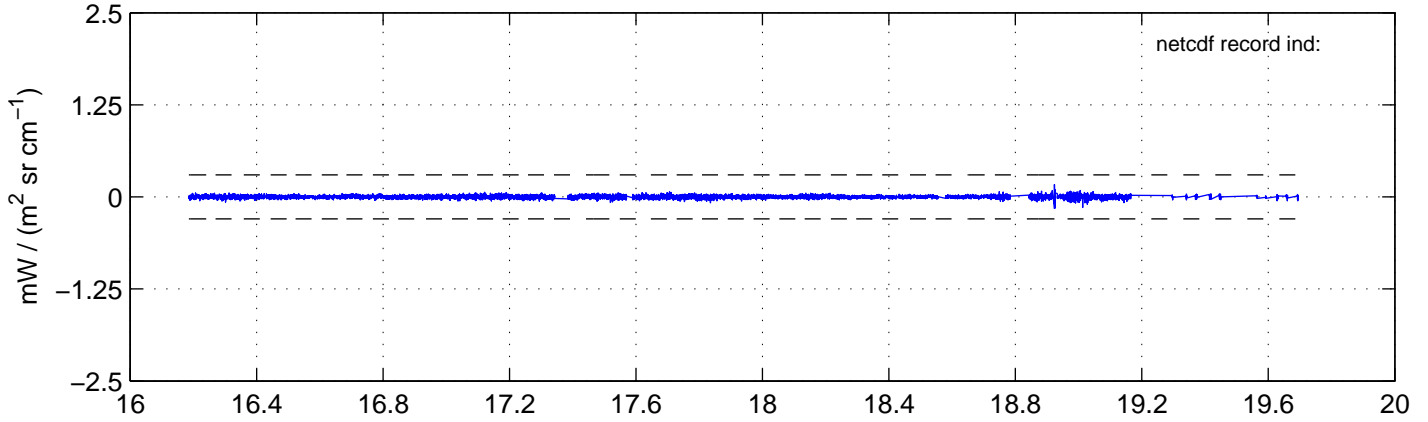

sh121006 Mean IMAG Calibrated Radiance 895.00 – 900.00, good segments

sh121006 Mean IMAG Calibrated Radiance 1093.00 – 1097.00, good segments

sh121006 Mean IMAG Calibrated Radiance 2000.00 – 2025.00, good segments

SEGMENT