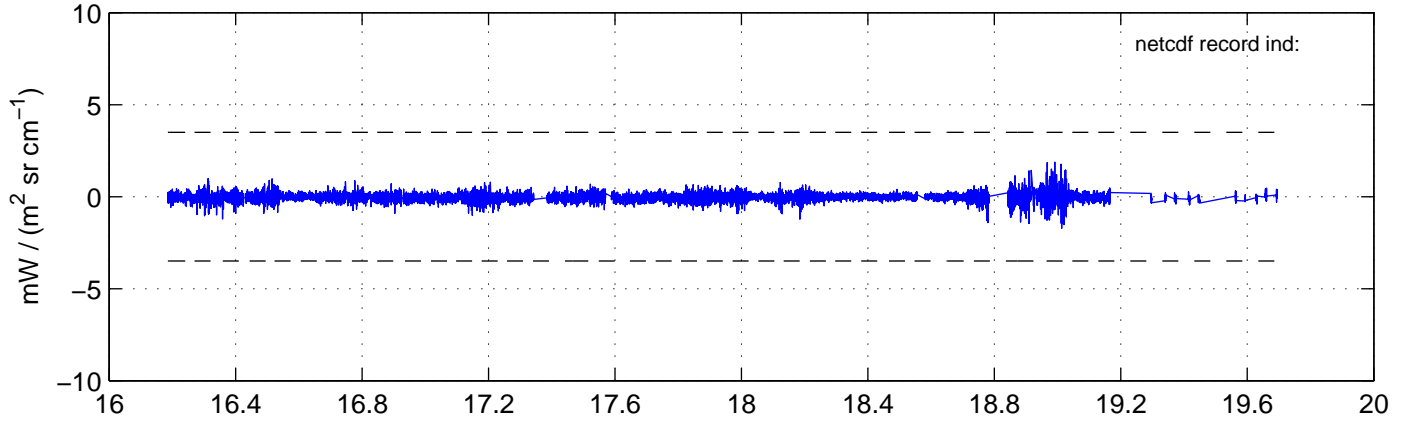

sh121006 Mean IMAG Calibrated Radiance 895.00 – 900.00, good segments

sh121006 Mean IMAG Calibrated Radiance 1093.00 – 1097.00, good segments

sh121006 Mean IMAG Calibrated Radiance 2000.00 – 2025.00, good segments

SEGMENT