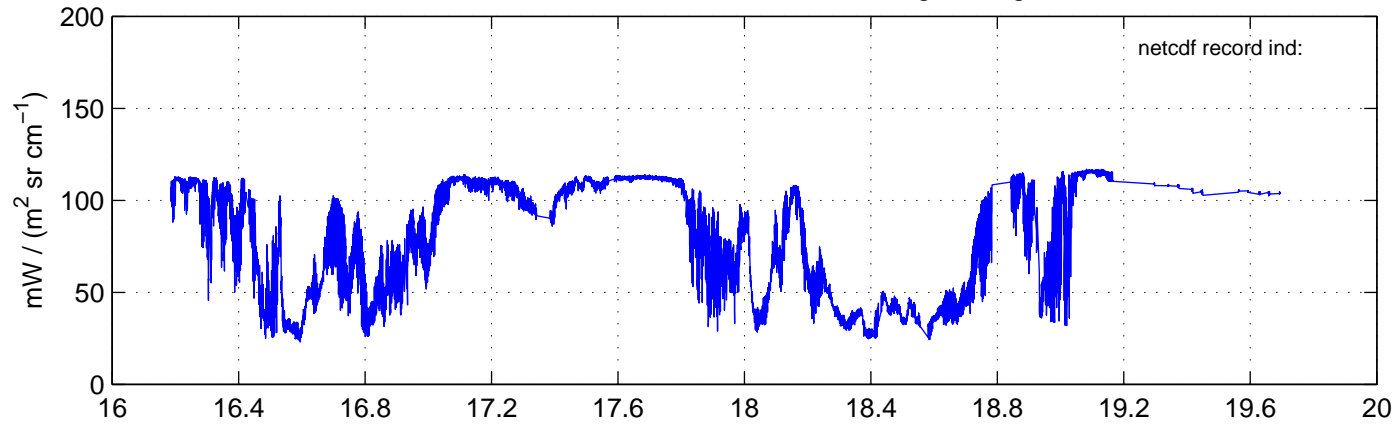

sh121006 Mean Radiance 895.00 – 900.00, good segments

sh121006 Mean Radiance 1093.00 – 1097.00, good segments

sh121006 Mean Radiance 2500.00 – 2510.00, good segments

SEGMENT