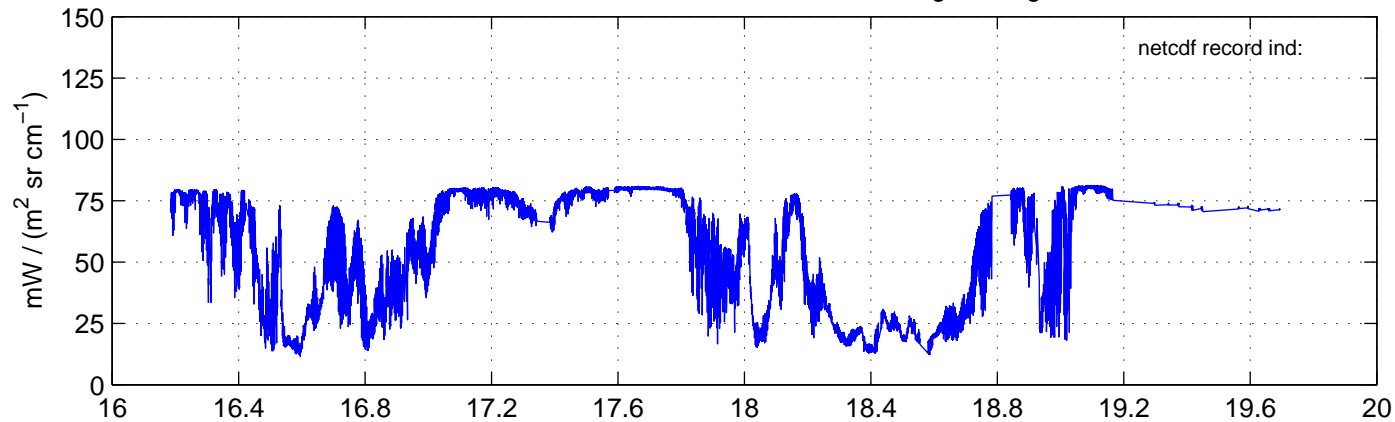

sh121006 Mean Radiance 895.00 – 900.00, good segments

sh121006 Mean Radiance 1093.00 – 1097.00, good segments

sh121006 Mean Radiance 2500.00 – 2510.00, good segments

SEGMENT