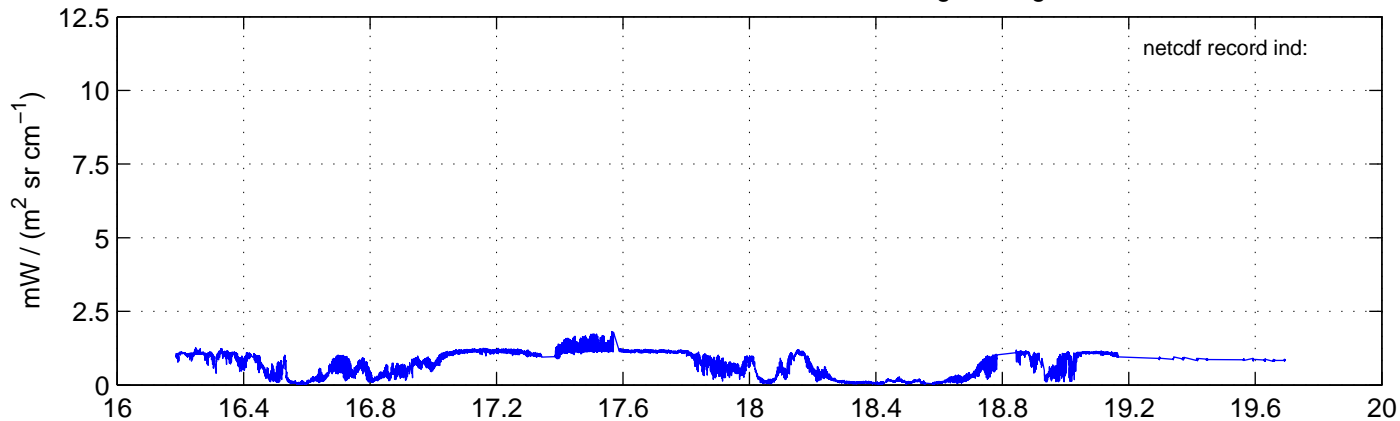

sh121006 Mean Radiance 895.00 – 900.00, good segments

sh121006 Mean Radiance 1093.00 – 1097.00, good segments

sh121006 Mean Radiance 2500.00 – 2510.00, good segments

SEGMENT