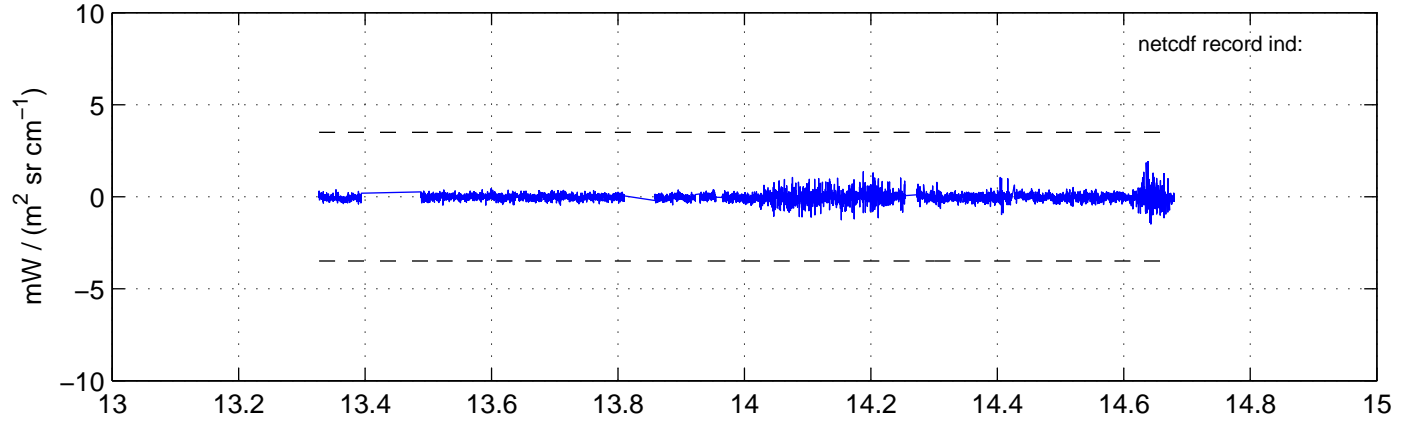

sh121006 Mean IMAG Calibrated Radiance 895.00 – 900.00, good segments

sh121006 Mean IMAG Calibrated Radiance 1093.00 – 1097.00, good segments

sh121006 Mean IMAG Calibrated Radiance 2000.00 – 2025.00, good segments

SEGMENT