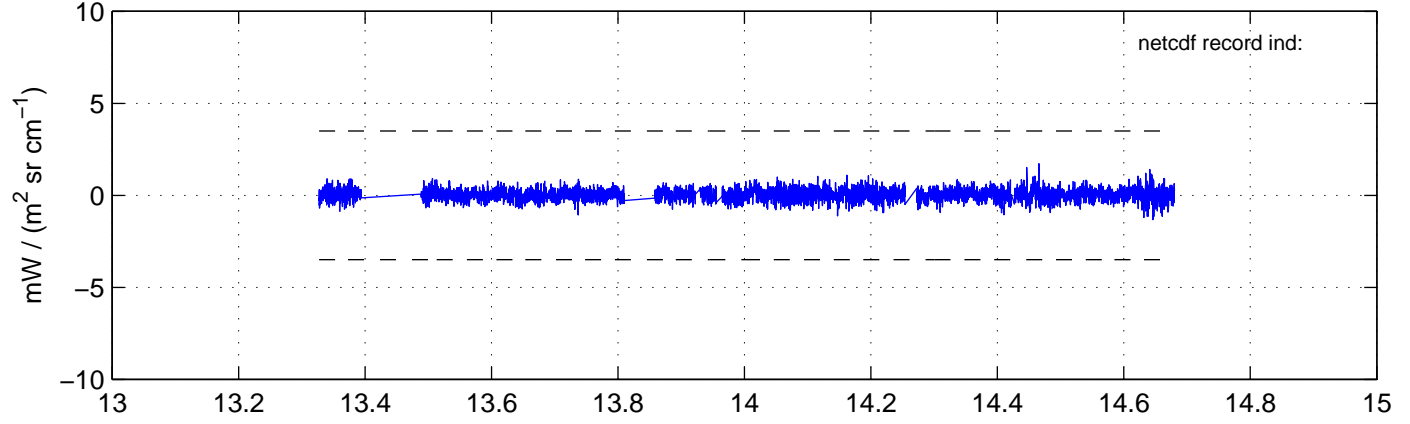

sh121006 Mean IMAG Calibrated Radiance 895.00 – 900.00, good segments

sh121006 Mean IMAG Calibrated Radiance 1093.00 – 1097.00, good segments

sh121006 Mean IMAG Calibrated Radiance 2000.00 – 2025.00, good segments

SEGMENT