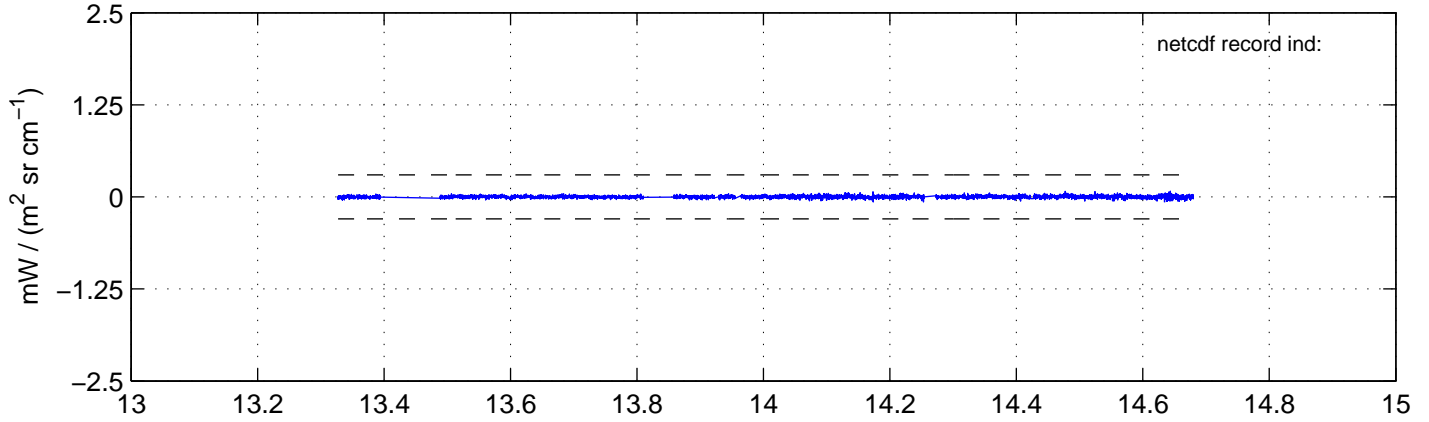

sh121006 Mean IMAG Calibrated Radiance 895.00 – 900.00, good segments

sh121006 Mean IMAG Calibrated Radiance 1093.00 – 1097.00, good segments

sh121006 Mean IMAG Calibrated Radiance 2000.00 – 2025.00, good segments

SEGMENT