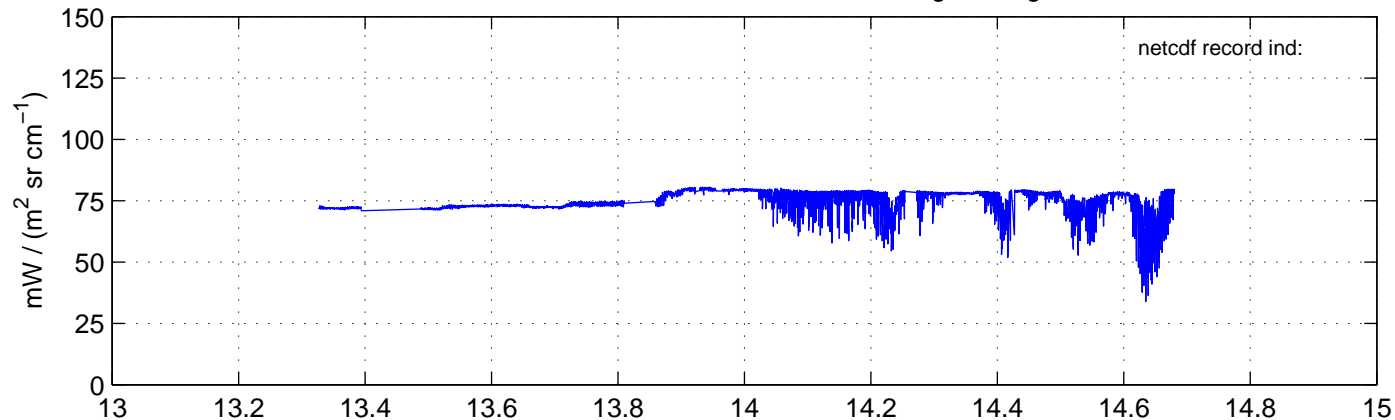

sh121006 Mean Radiance 895.00 – 900.00, good segments

sh121006 Mean Radiance 1093.00 – 1097.00, good segments

sh121006 Mean Radiance 2500.00 – 2510.00, good segments

SEGMENT