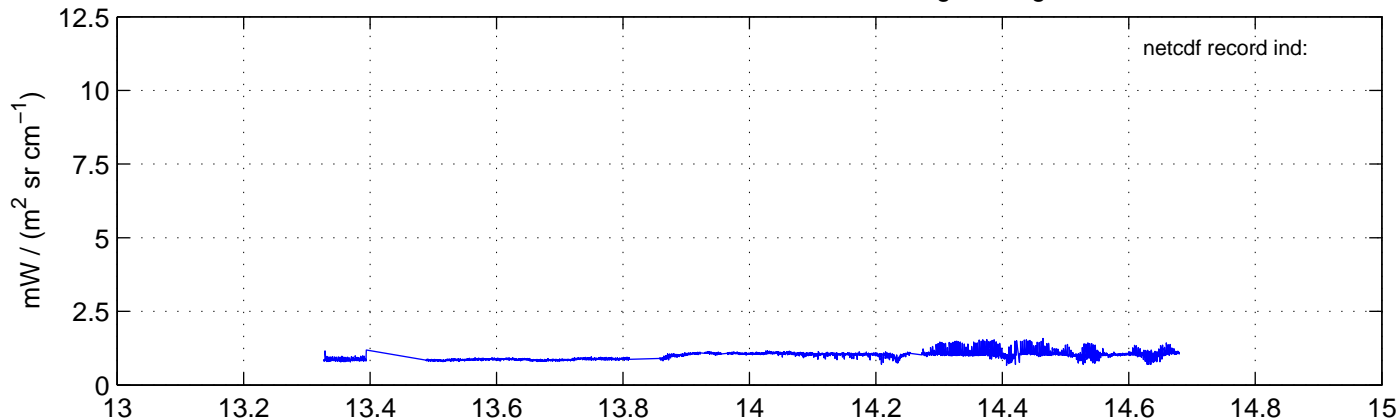

sh121006 Mean Radiance 895.00 – 900.00, good segments

sh121006 Mean Radiance 1093.00 – 1097.00, good segments

sh121006 Mean Radiance 2500.00 – 2510.00, good segments

SEGMENT