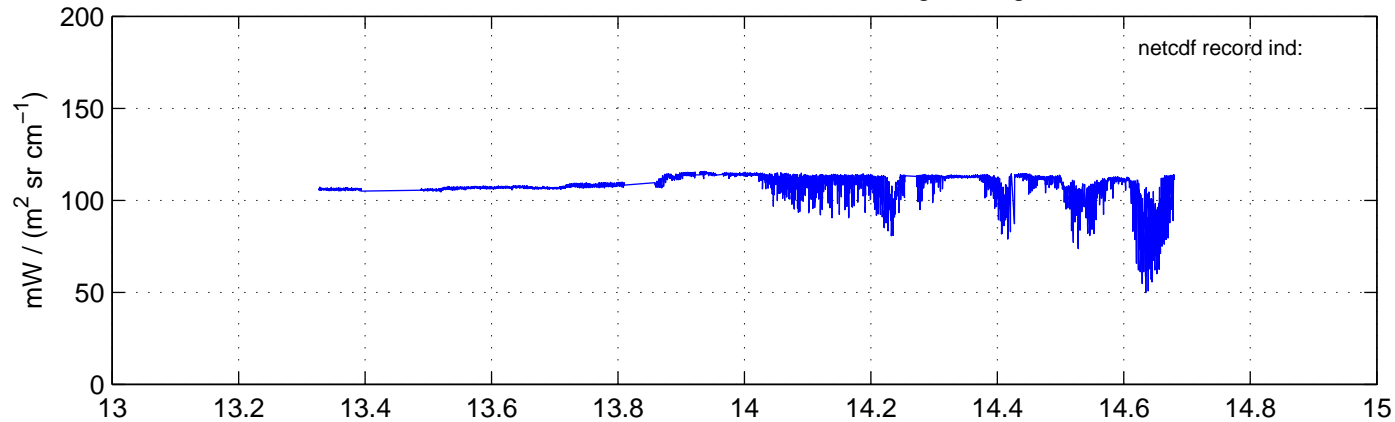

sh121006 Mean Radiance 895.00 – 900.00, good segments

sh121006 Mean Radiance 1093.00 – 1097.00, good segments

sh121006 Mean Radiance 2500.00 – 2510.00, good segments

SEGMENT