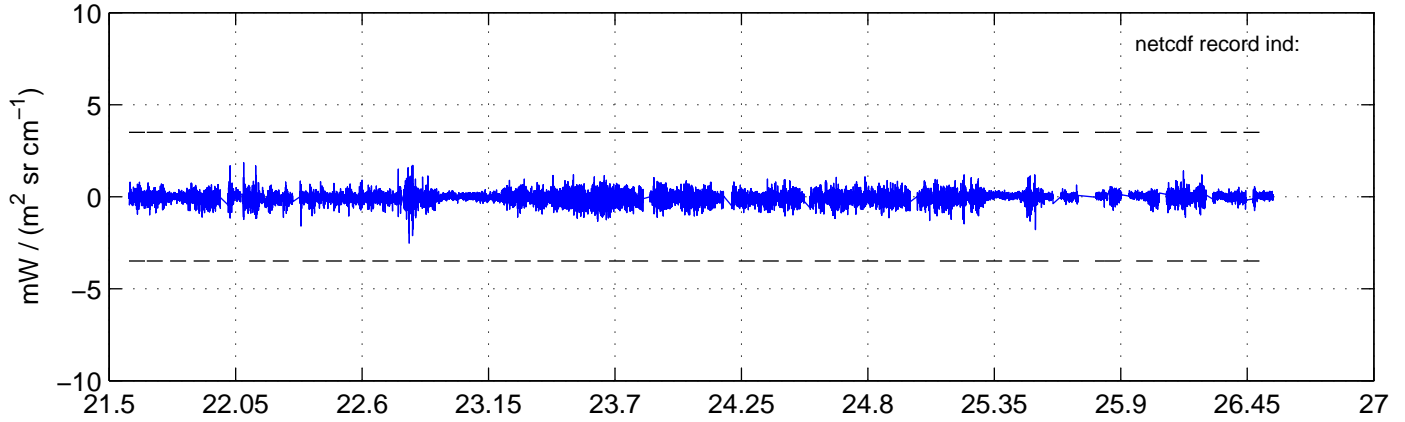

sh120926 Mean IMAG Calibrated Radiance 895.00 – 900.00, good segments

sh120926 Mean IMAG Calibrated Radiance 1093.00 – 1097.00, good segments

sh120926 Mean IMAG Calibrated Radiance 2000.00 – 2025.00, good segments

SEGMENT