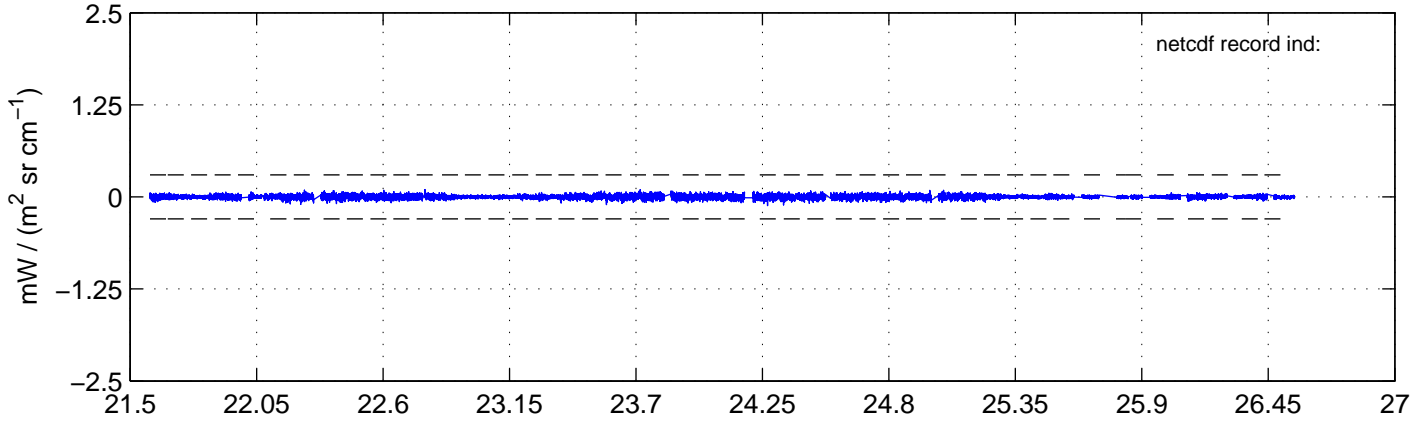

sh120926 Mean IMAG Calibrated Radiance 895.00 – 900.00, good segments

sh120926 Mean IMAG Calibrated Radiance 1093.00 – 1097.00, good segments

sh120926 Mean IMAG Calibrated Radiance 2000.00 – 2025.00, good segments

SEGMENT