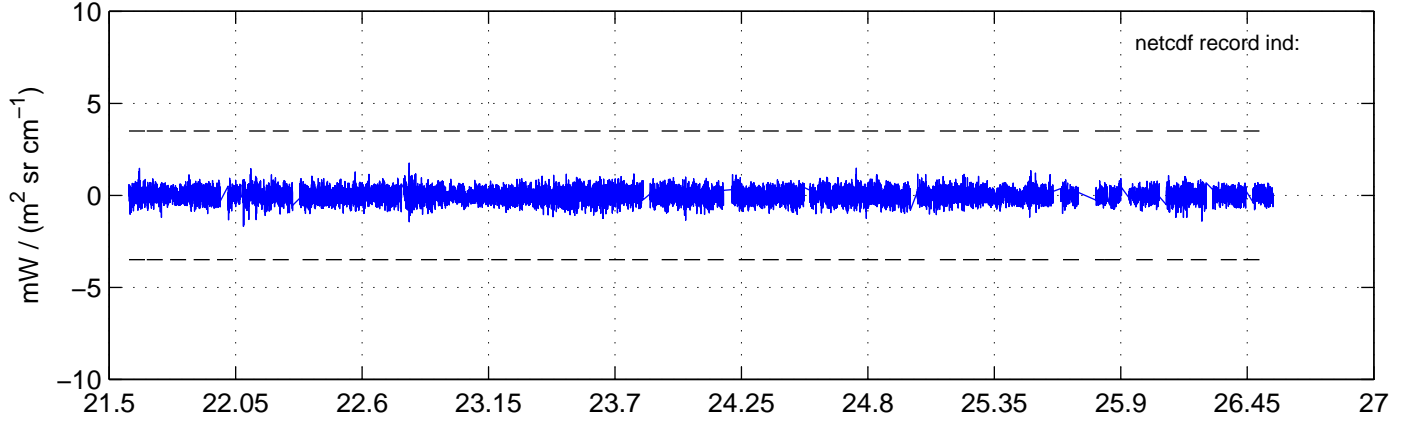

sh120926 Mean IMAG Calibrated Radiance 895.00 – 900.00, good segments

sh120926 Mean IMAG Calibrated Radiance 1093.00 – 1097.00, good segments

sh120926 Mean IMAG Calibrated Radiance 2000.00 – 2025.00, good segments

SEGMENT