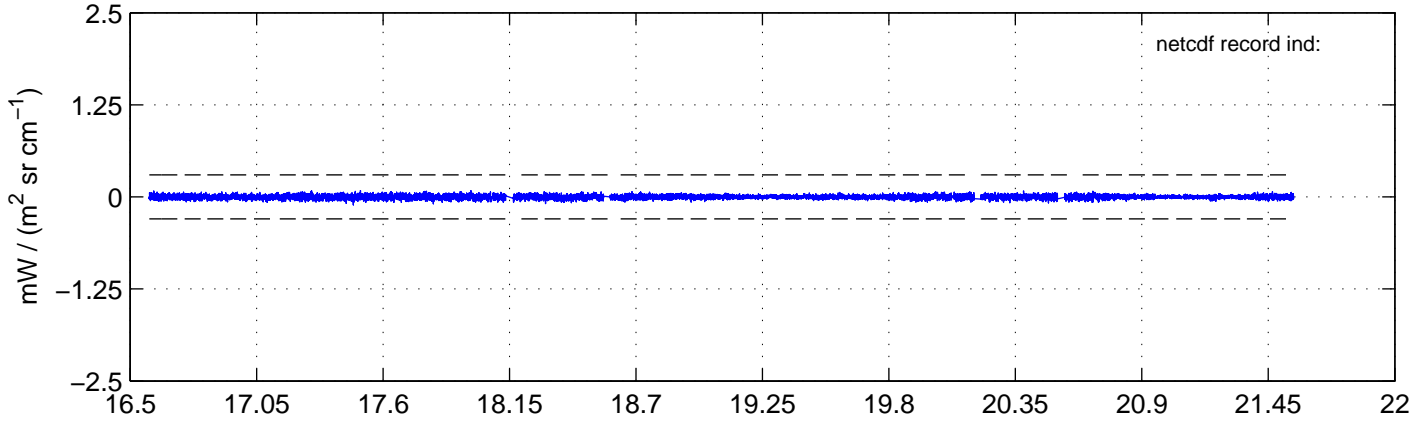

sh120926 Mean IMAG Calibrated Radiance 895.00 – 900.00, good segments

sh120926 Mean IMAG Calibrated Radiance 1093.00 – 1097.00, good segments

sh120926 Mean IMAG Calibrated Radiance 2000.00 – 2025.00, good segments

SEGMENT