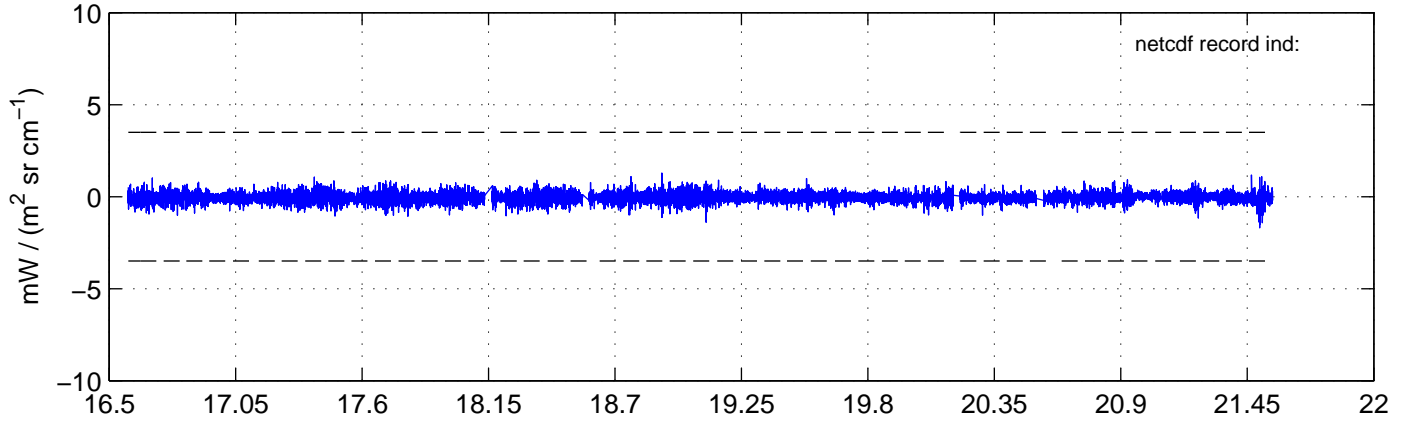

sh120926 Mean IMAG Calibrated Radiance 895.00 – 900.00, good segments

sh120926 Mean IMAG Calibrated Radiance 1093.00 – 1097.00, good segments

sh120926 Mean IMAG Calibrated Radiance 2000.00 – 2025.00, good segments

SEGMENT