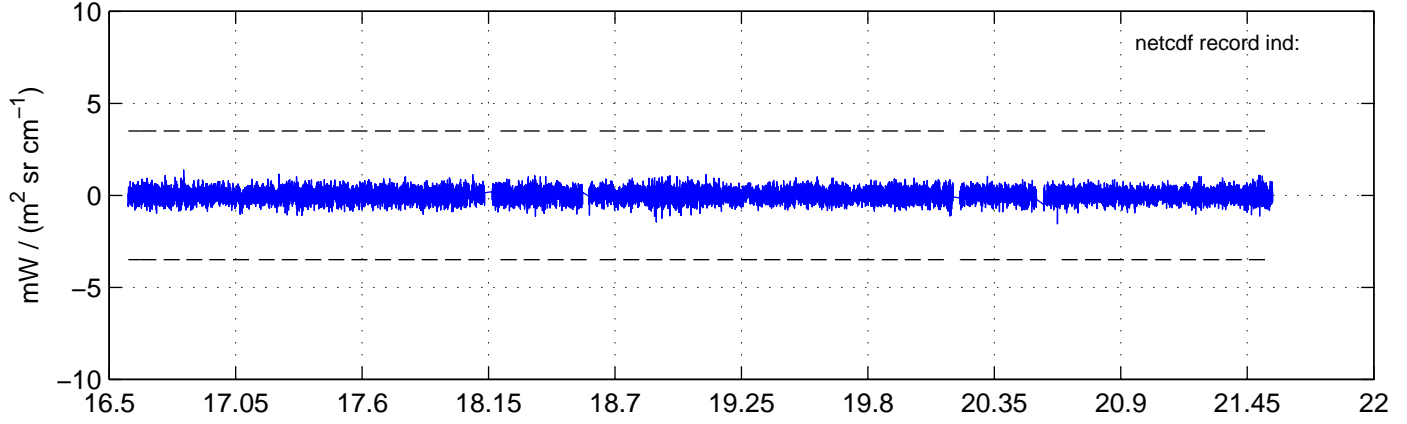

sh120926 Mean IMAG Calibrated Radiance 895.00 – 900.00, good segments

sh120926 Mean IMAG Calibrated Radiance 1093.00 – 1097.00, good segments

sh120926 Mean IMAG Calibrated Radiance 2000.00 – 2025.00, good segments

SEGMENT