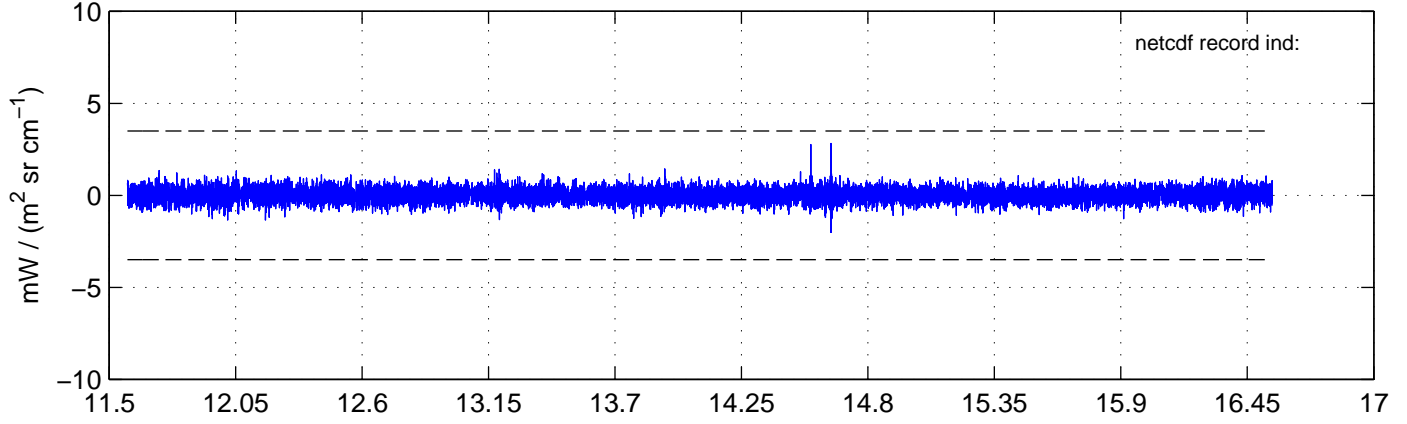

sh120926 Mean IMAG Calibrated Radiance 895.00 – 900.00, good segments

sh120926 Mean IMAG Calibrated Radiance 1093.00 – 1097.00, good segments

sh120926 Mean IMAG Calibrated Radiance 2000.00 – 2025.00, good segments

SEGMENT