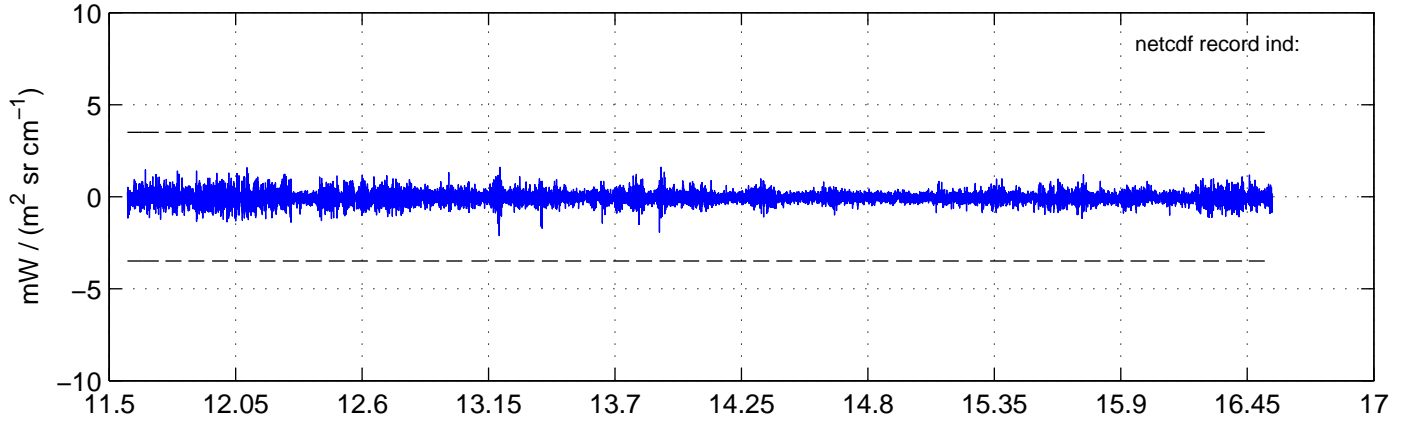

sh120926 Mean IMAG Calibrated Radiance 895.00 – 900.00, good segments

sh120926 Mean IMAG Calibrated Radiance 1093.00 – 1097.00, good segments

sh120926 Mean IMAG Calibrated Radiance 2000.00 – 2025.00, good segments

SEGMENT