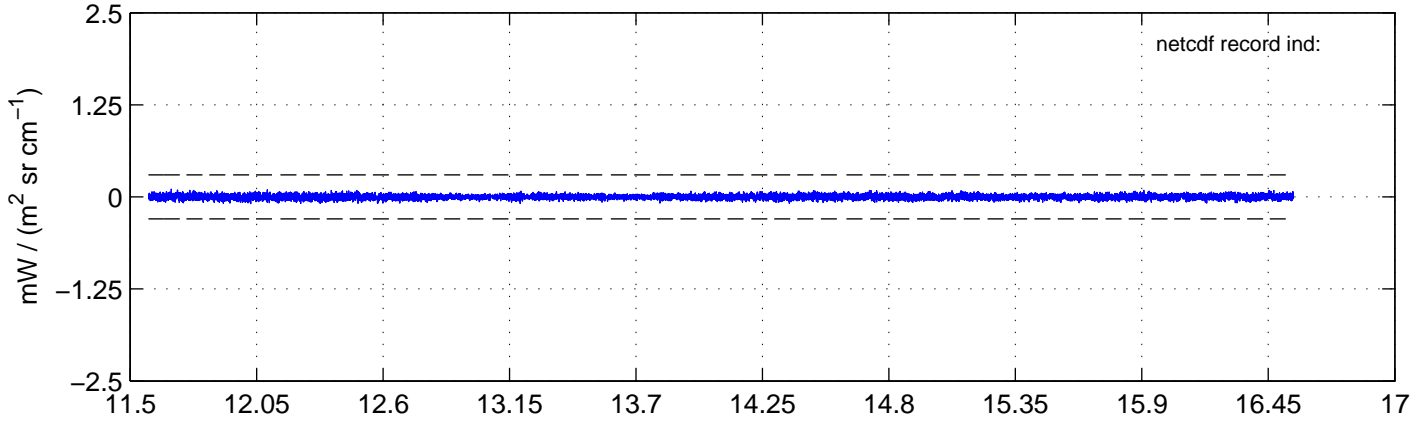

sh120926 Mean IMAG Calibrated Radiance 895.00 – 900.00, good segments

sh120926 Mean IMAG Calibrated Radiance 1093.00 – 1097.00, good segments

sh120926 Mean IMAG Calibrated Radiance 2000.00 – 2025.00, good segments

SEGMENT