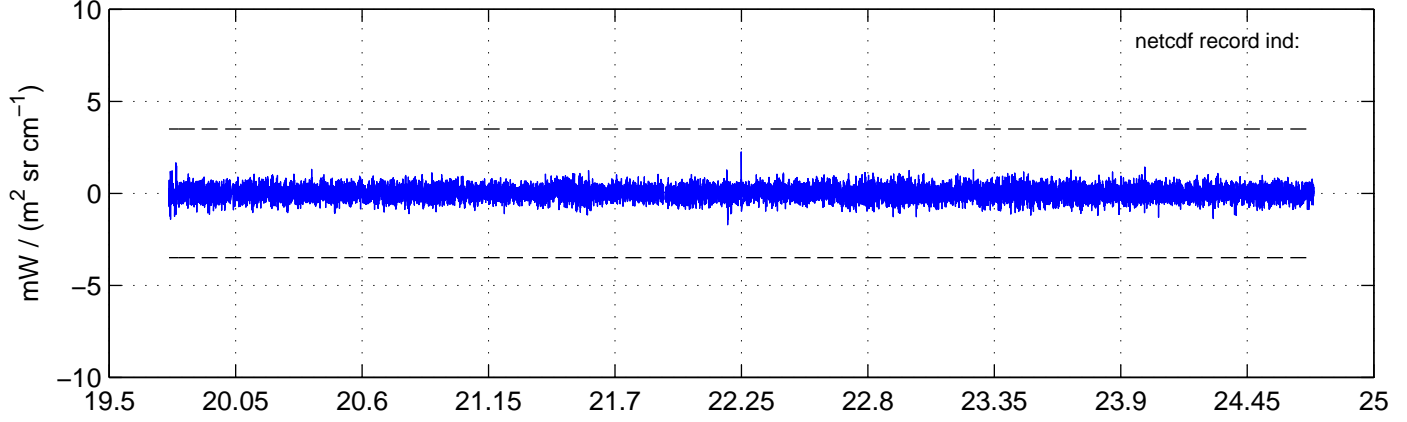

sh120922 Mean IMAG Calibrated Radiance 895.00 – 900.00, good segments

sh120922 Mean IMAG Calibrated Radiance 1093.00 – 1097.00, good segments

sh120922 Mean IMAG Calibrated Radiance 2000.00 – 2025.00, good segments

SEGMENT