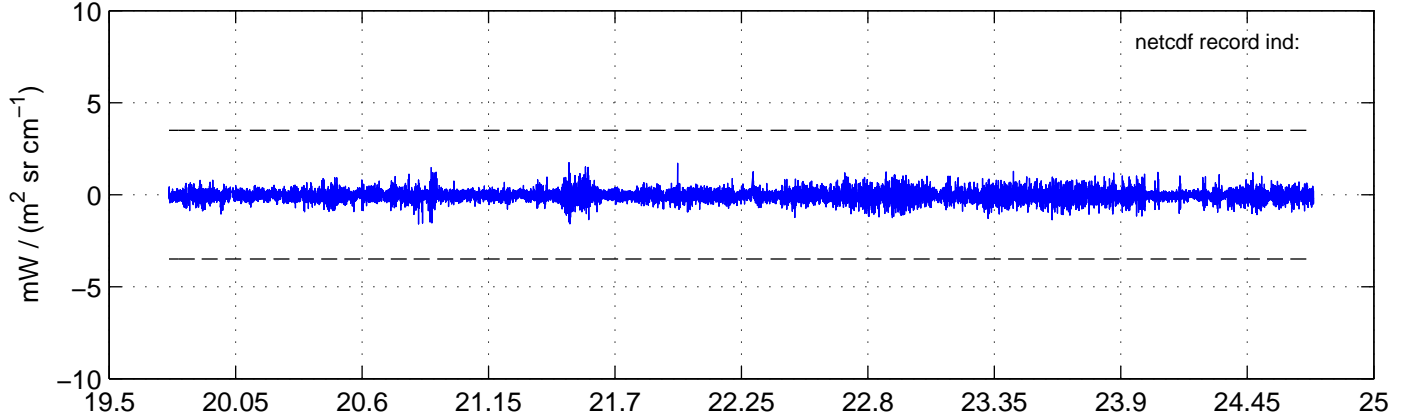

sh120922 Mean IMAG Calibrated Radiance 895.00 – 900.00, good segments

sh120922 Mean IMAG Calibrated Radiance 1093.00 – 1097.00, good segments

sh120922 Mean IMAG Calibrated Radiance 2000.00 – 2025.00, good segments

SEGMENT