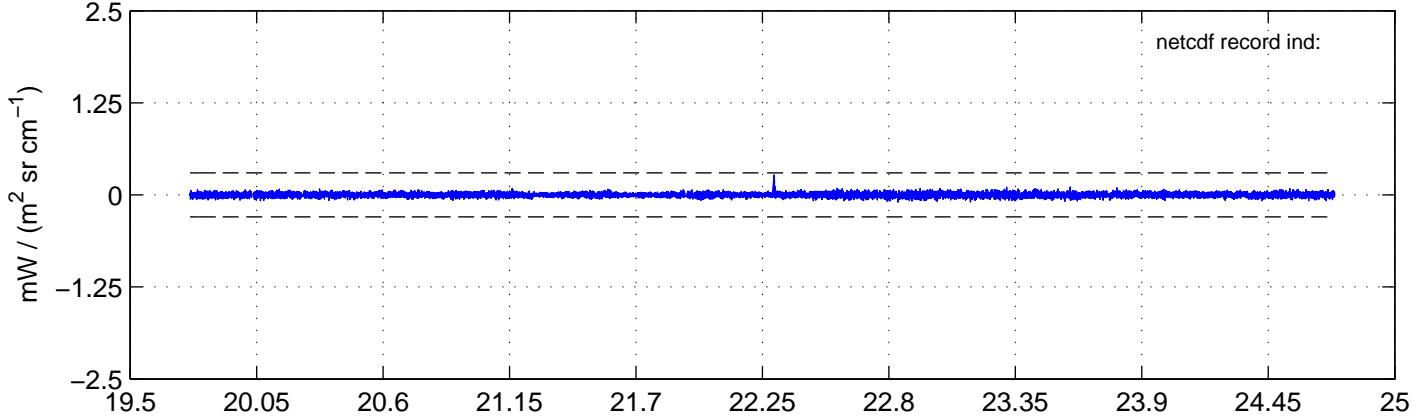

sh120922 Mean IMAG Calibrated Radiance 895.00 – 900.00, good segments

sh120922 Mean IMAG Calibrated Radiance 1093.00 – 1097.00, good segments

sh120922 Mean IMAG Calibrated Radiance 2000.00 – 2025.00, good segments

SEGMENT