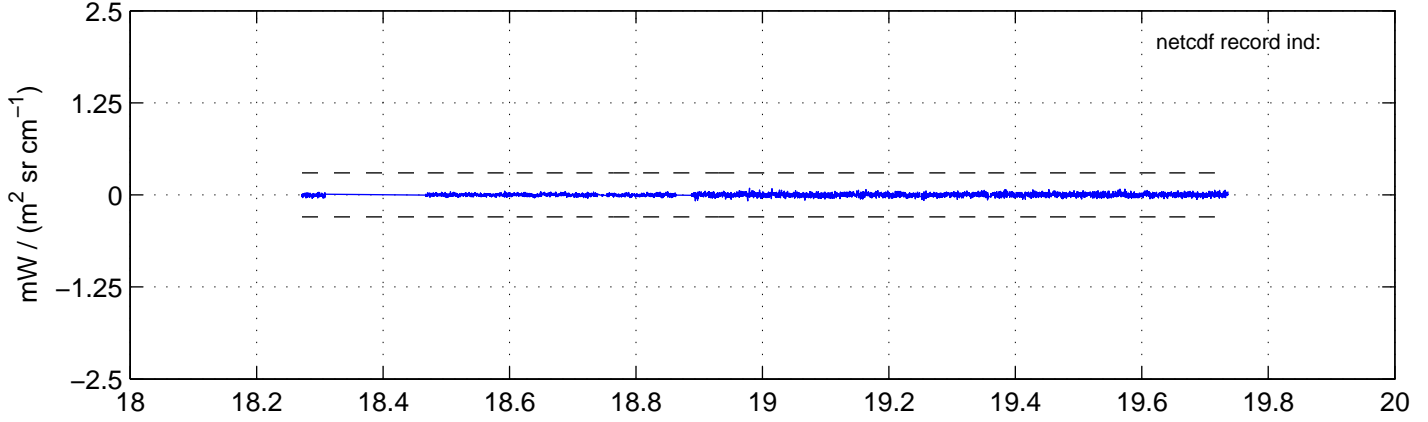

sh120922 Mean IMAG Calibrated Radiance 895.00 – 900.00, good segments

sh120922 Mean IMAG Calibrated Radiance 1093.00 – 1097.00, good segments

sh120922 Mean IMAG Calibrated Radiance 2000.00 – 2025.00, good segments

SEGMENT