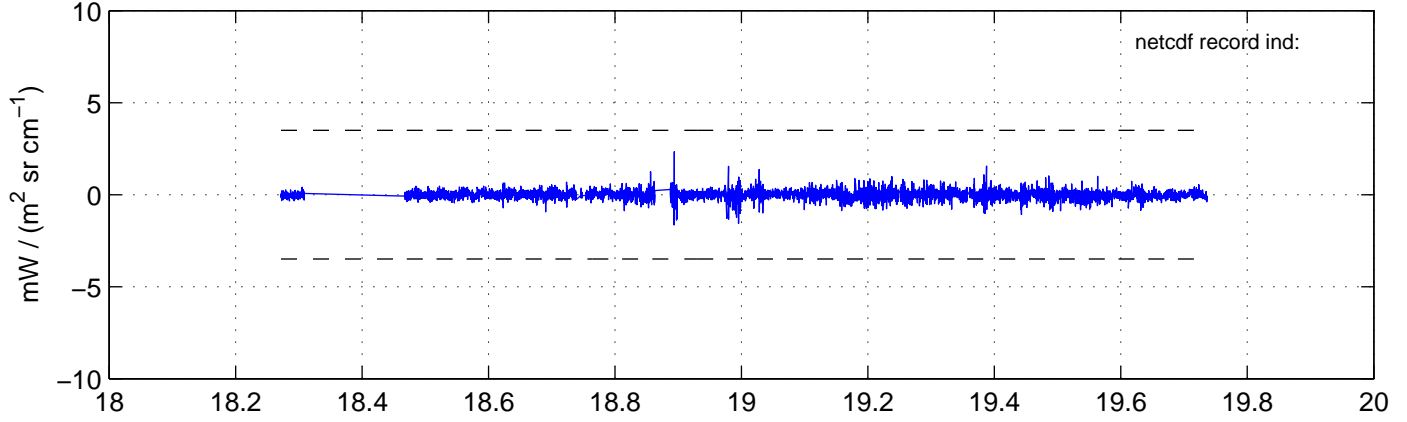

sh120922 Mean IMAG Calibrated Radiance 895.00 – 900.00, good segments

sh120922 Mean IMAG Calibrated Radiance 1093.00 – 1097.00, good segments

sh120922 Mean IMAG Calibrated Radiance 2000.00 – 2025.00, good segments

SEGMENT