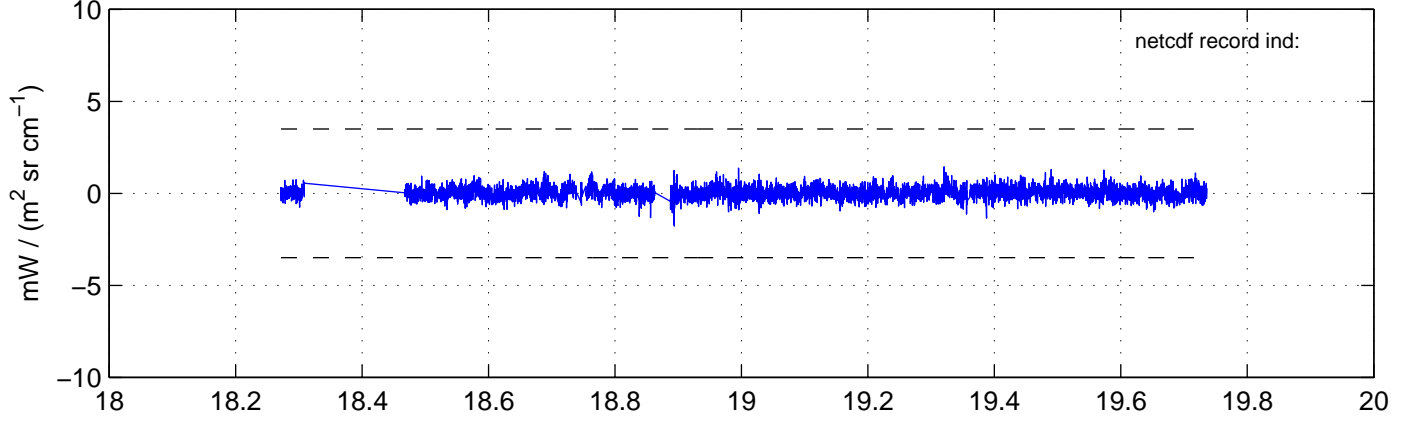

sh120922 Mean IMAG Calibrated Radiance 895.00 – 900.00, good segments

sh120922 Mean IMAG Calibrated Radiance 1093.00 – 1097.00, good segments

sh120922 Mean IMAG Calibrated Radiance 2000.00 – 2025.00, good segments

SEGMENT