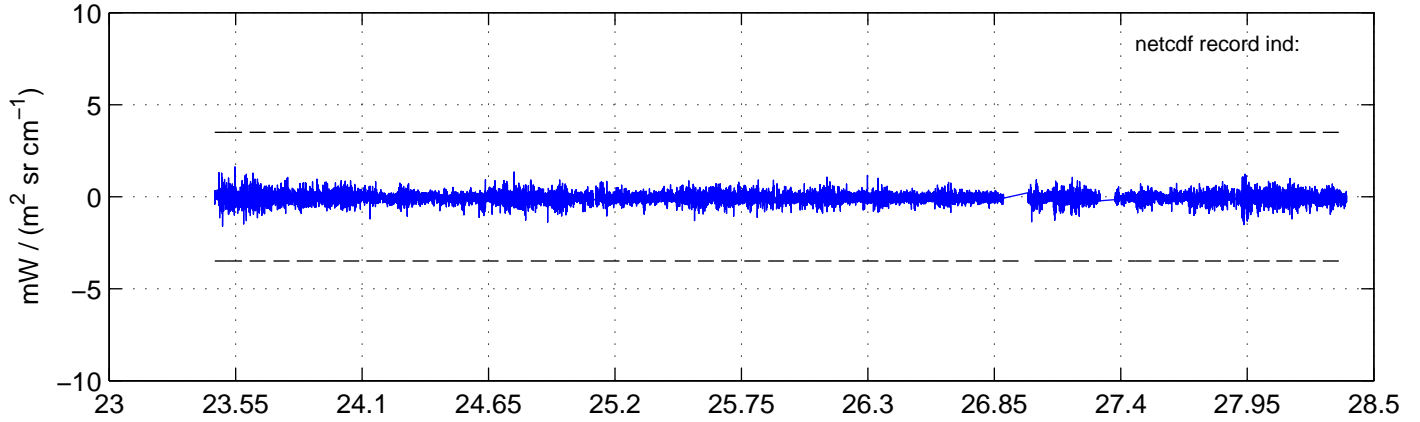

sh120919 Mean IMAG Calibrated Radiance 895.00 – 900.00, good segments

sh120919 Mean IMAG Calibrated Radiance 1093.00 – 1097.00, good segments

sh120919 Mean IMAG Calibrated Radiance 2000.00 – 2025.00, good segments

SEGMENT