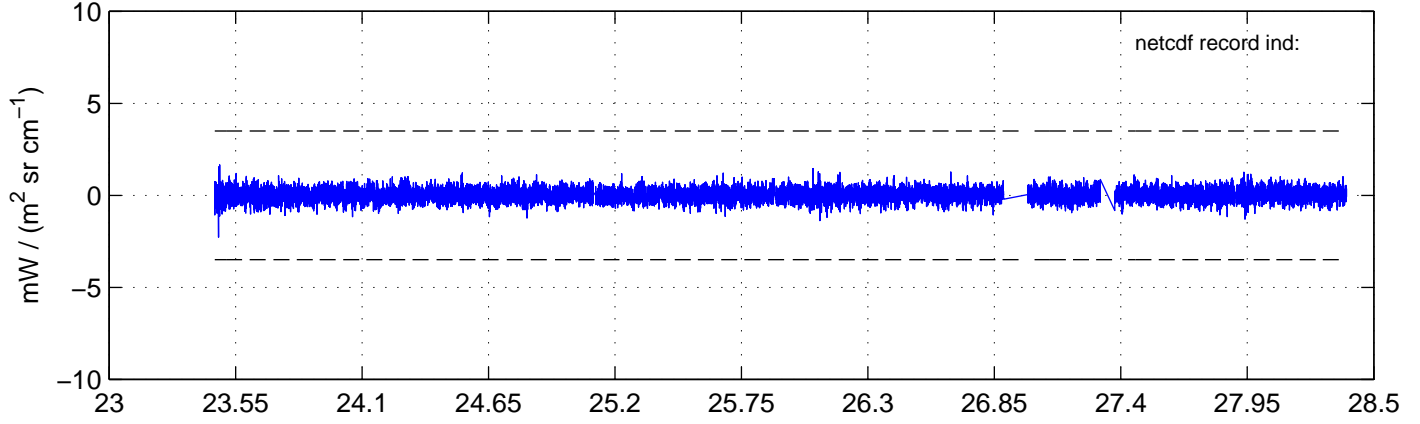

sh120919 Mean IMAG Calibrated Radiance 895.00 – 900.00, good segments

sh120919 Mean IMAG Calibrated Radiance 1093.00 – 1097.00, good segments

sh120919 Mean IMAG Calibrated Radiance 2000.00 – 2025.00, good segments

SEGMENT