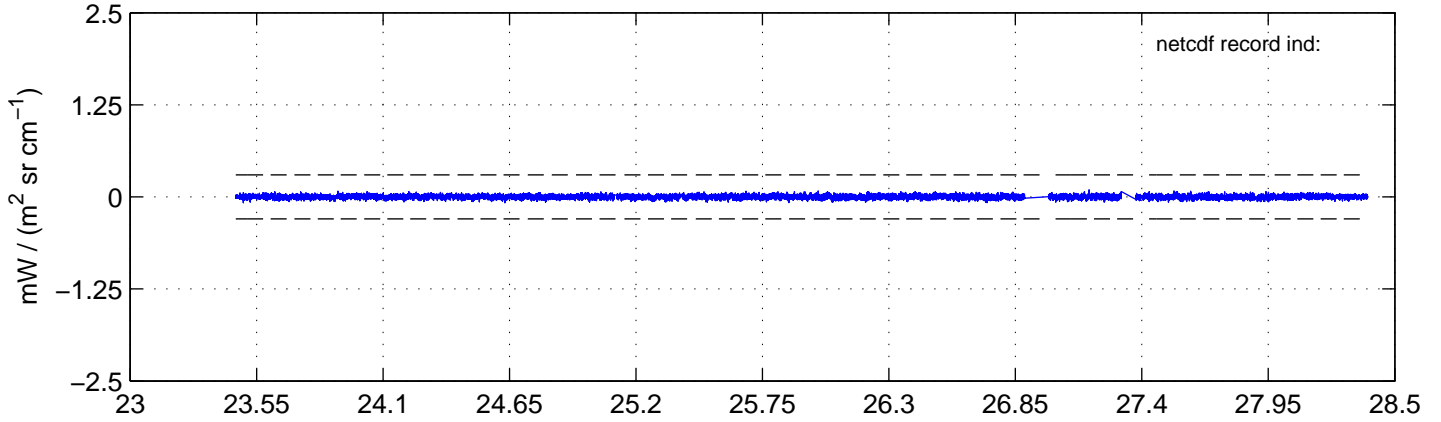

sh120919 Mean IMAG Calibrated Radiance 895.00 – 900.00, good segments

sh120919 Mean IMAG Calibrated Radiance 1093.00 – 1097.00, good segments

sh120919 Mean IMAG Calibrated Radiance 2000.00 – 2025.00, good segments

SEGMENT