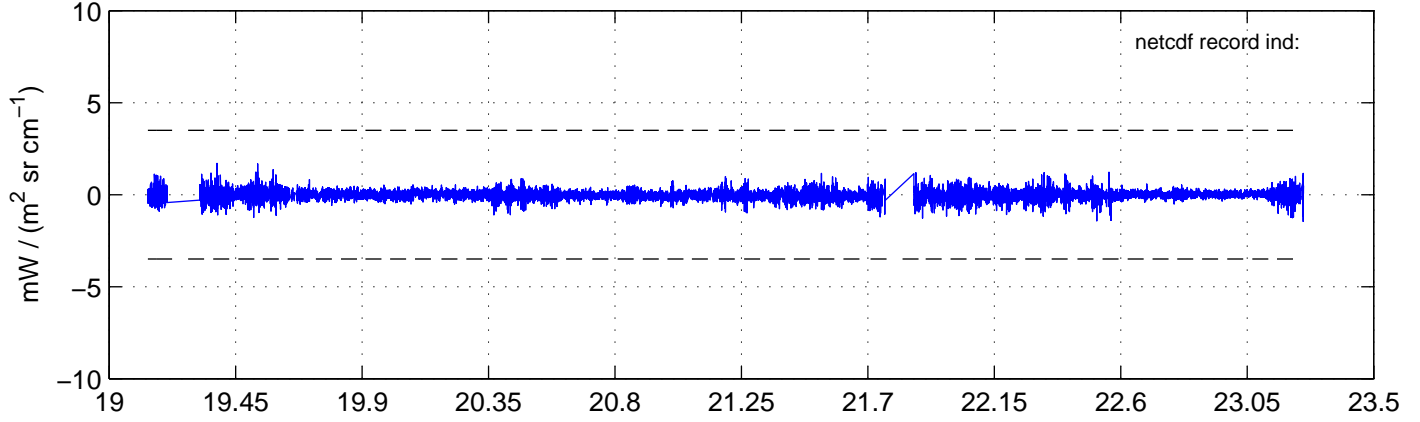

sh120919 Mean IMAG Calibrated Radiance 895.00 – 900.00, good segments

sh120919 Mean IMAG Calibrated Radiance 1093.00 – 1097.00, good segments

sh120919 Mean IMAG Calibrated Radiance 2000.00 – 2025.00, good segments

SEGMENT