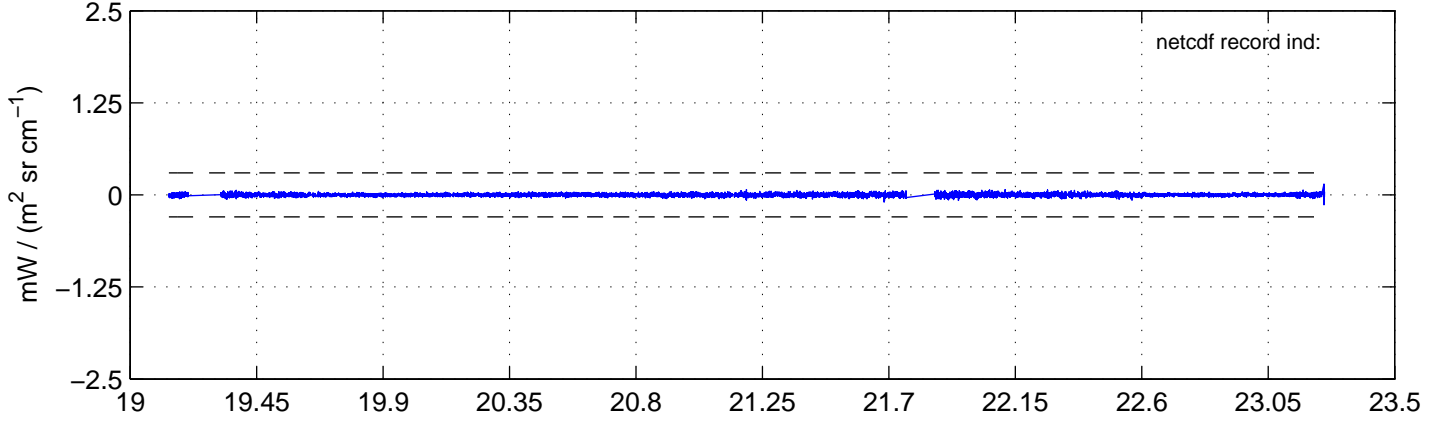

sh120919 Mean IMAG Calibrated Radiance 895.00 – 900.00, good segments

sh120919 Mean IMAG Calibrated Radiance 1093.00 – 1097.00, good segments

sh120919 Mean IMAG Calibrated Radiance 2000.00 – 2025.00, good segments

SEGMENT