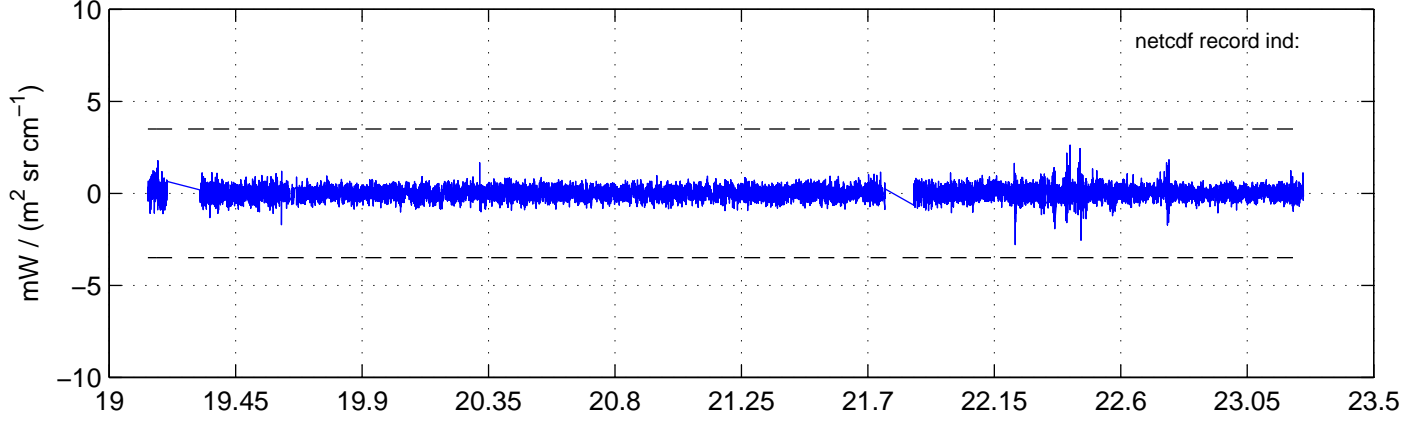

sh120919 Mean IMAG Calibrated Radiance 895.00 – 900.00, good segments

sh120919 Mean IMAG Calibrated Radiance 1093.00 – 1097.00, good segments

sh120919 Mean IMAG Calibrated Radiance 2000.00 – 2025.00, good segments

SEGMENT