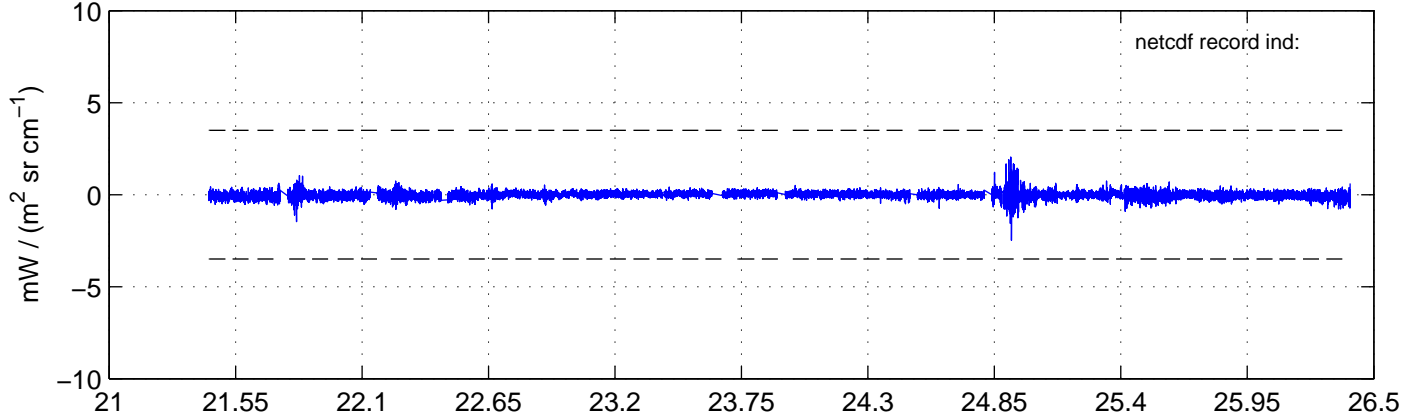

sh120914 Mean IMAG Calibrated Radiance 895.00 – 900.00, good segments

sh120914 Mean IMAG Calibrated Radiance 1093.00 – 1097.00, good segments

sh120914 Mean IMAG Calibrated Radiance 2000.00 – 2025.00, good segments

SEGMENT