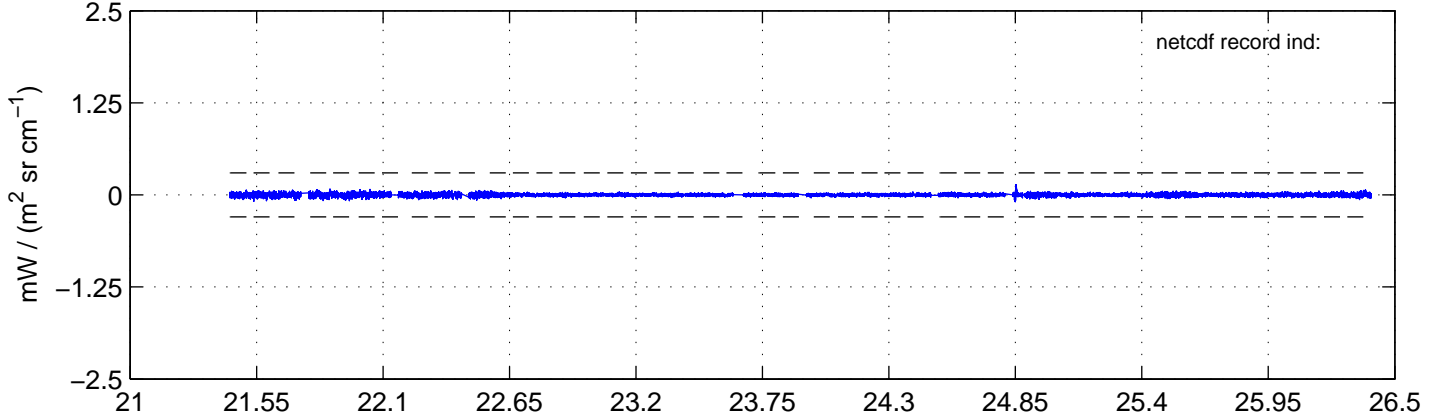

sh120914 Mean IMAG Calibrated Radiance 895.00 – 900.00, good segments

sh120914 Mean IMAG Calibrated Radiance 1093.00 – 1097.00, good segments

sh120914 Mean IMAG Calibrated Radiance 2000.00 – 2025.00, good segments

SEGMENT