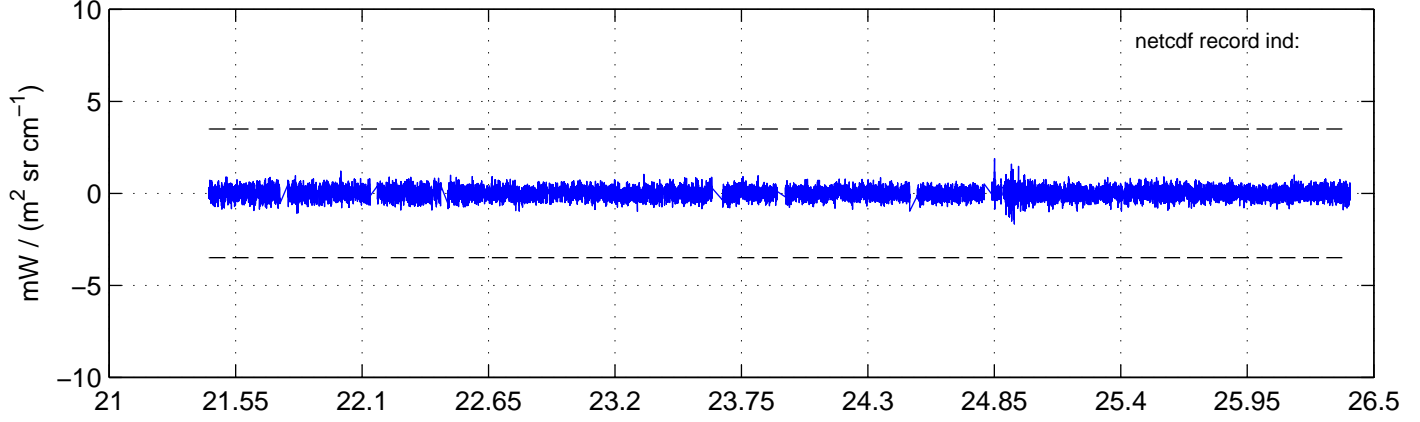

sh120914 Mean IMAG Calibrated Radiance 895.00 – 900.00, good segments

sh120914 Mean IMAG Calibrated Radiance 1093.00 – 1097.00, good segments

sh120914 Mean IMAG Calibrated Radiance 2000.00 – 2025.00, good segments

SEGMENT