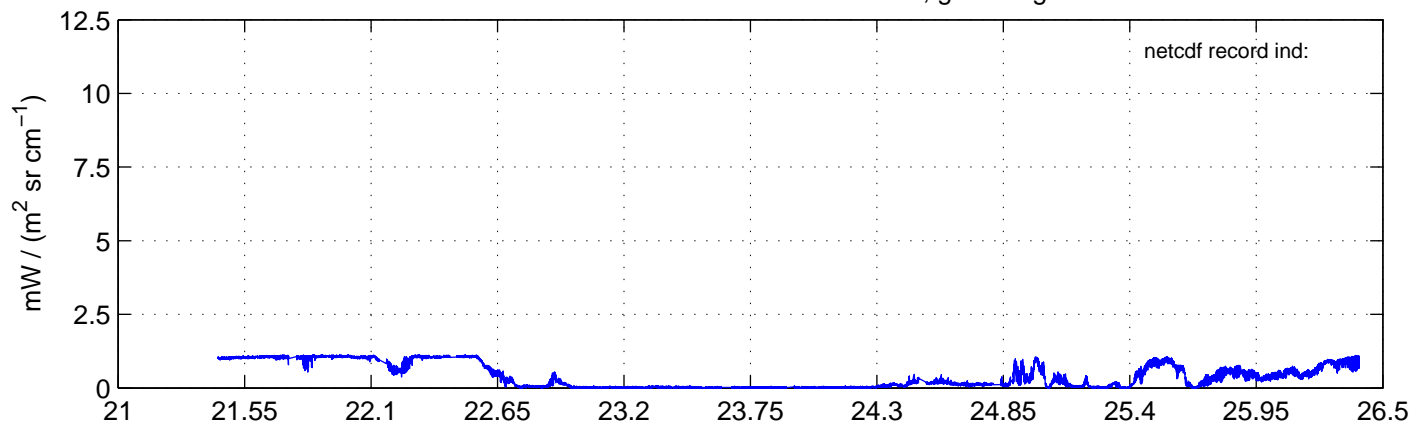

sh120914 Mean Radiance 895.00 – 900.00, good segments

sh120914 Mean Radiance 1093.00 – 1097.00, good segments

sh120914 Mean Radiance 2500.00 – 2510.00, good segments

SEGMENT