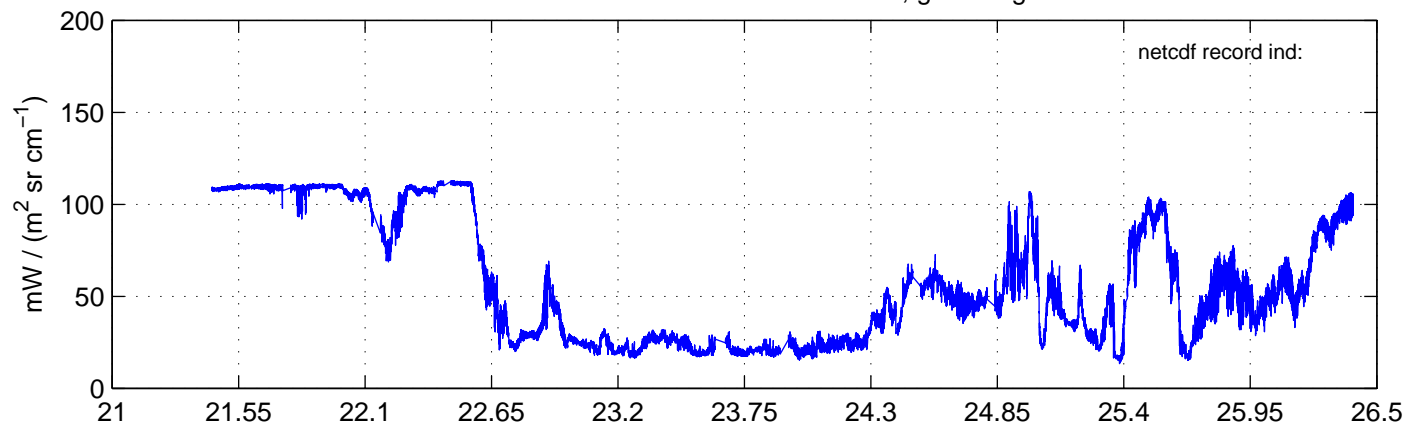

sh120914 Mean Radiance 895.00 – 900.00, good segments

sh120914 Mean Radiance 1093.00 – 1097.00, good segments

sh120914 Mean Radiance 2500.00 – 2510.00, good segments

SEGMENT