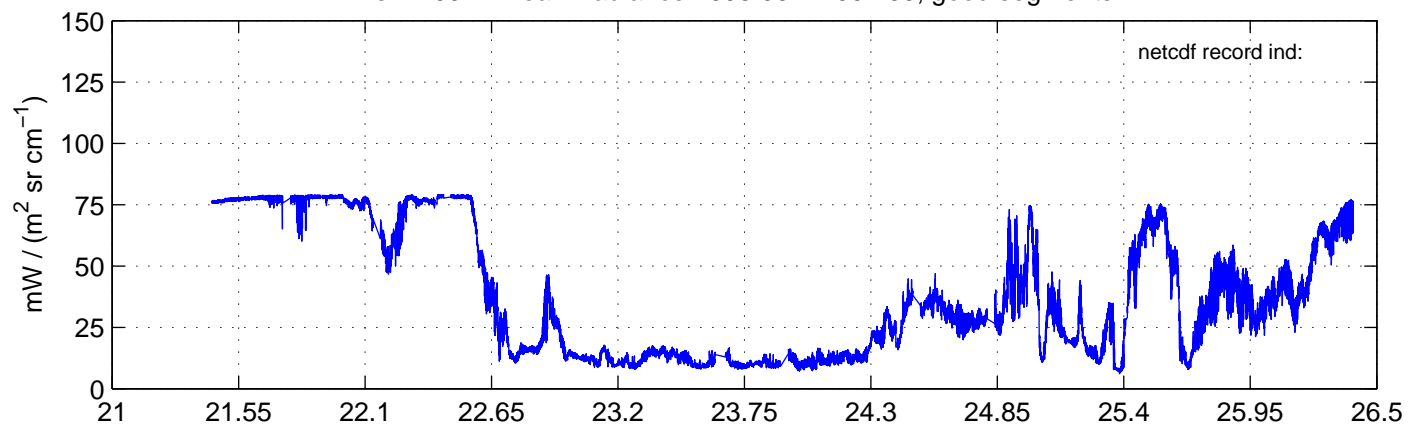

sh120914 Mean Radiance 895.00 – 900.00, good segments

sh120914 Mean Radiance 1093.00 – 1097.00, good segments

sh120914 Mean Radiance 2500.00 – 2510.00, good segments

SEGMENT