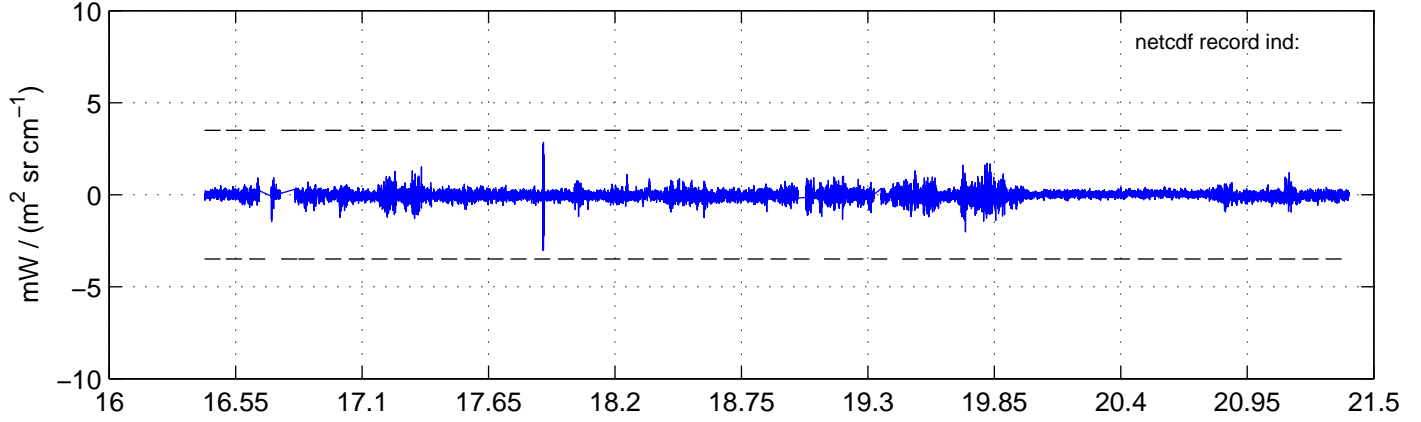

sh120914 Mean IMAG Calibrated Radiance 895.00 – 900.00, good segments

sh120914 Mean IMAG Calibrated Radiance 1093.00 – 1097.00, good segments

sh120914 Mean IMAG Calibrated Radiance 2000.00 – 2025.00, good segments

SEGMENT