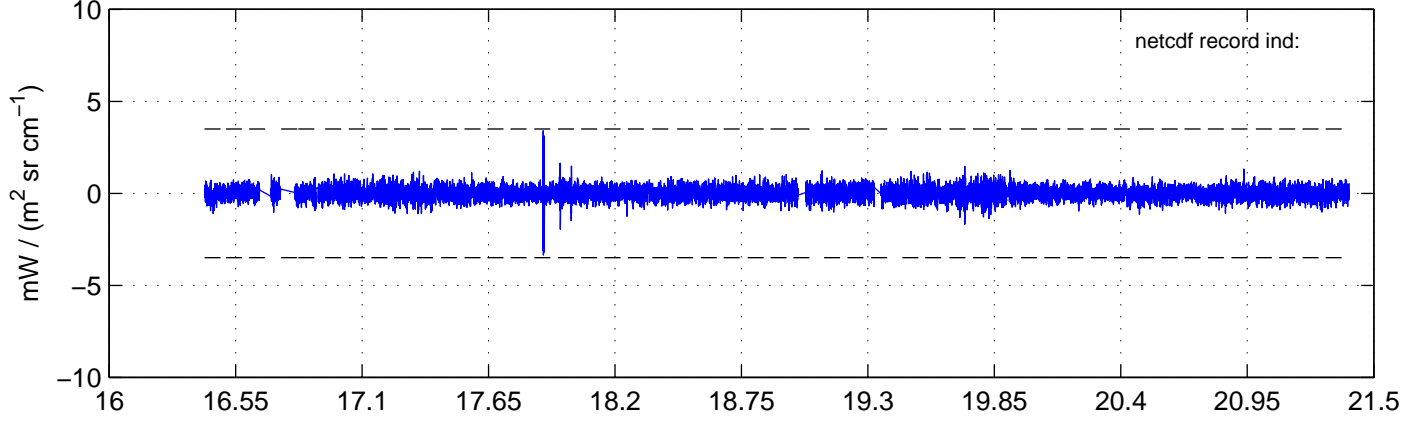

sh120914 Mean IMAG Calibrated Radiance 895.00 – 900.00, good segments

sh120914 Mean IMAG Calibrated Radiance 1093.00 – 1097.00, good segments

sh120914 Mean IMAG Calibrated Radiance 2000.00 – 2025.00, good segments

SEGMENT