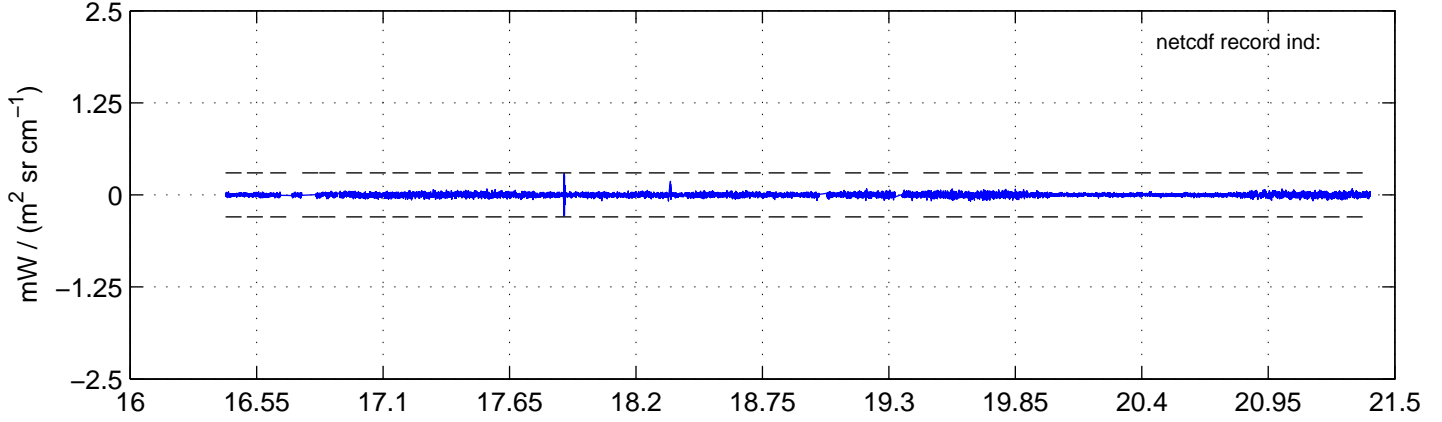

sh120914 Mean IMAG Calibrated Radiance 895.00 – 900.00, good segments

sh120914 Mean IMAG Calibrated Radiance 1093.00 – 1097.00, good segments

sh120914 Mean IMAG Calibrated Radiance 2000.00 – 2025.00, good segments

SEGMENT