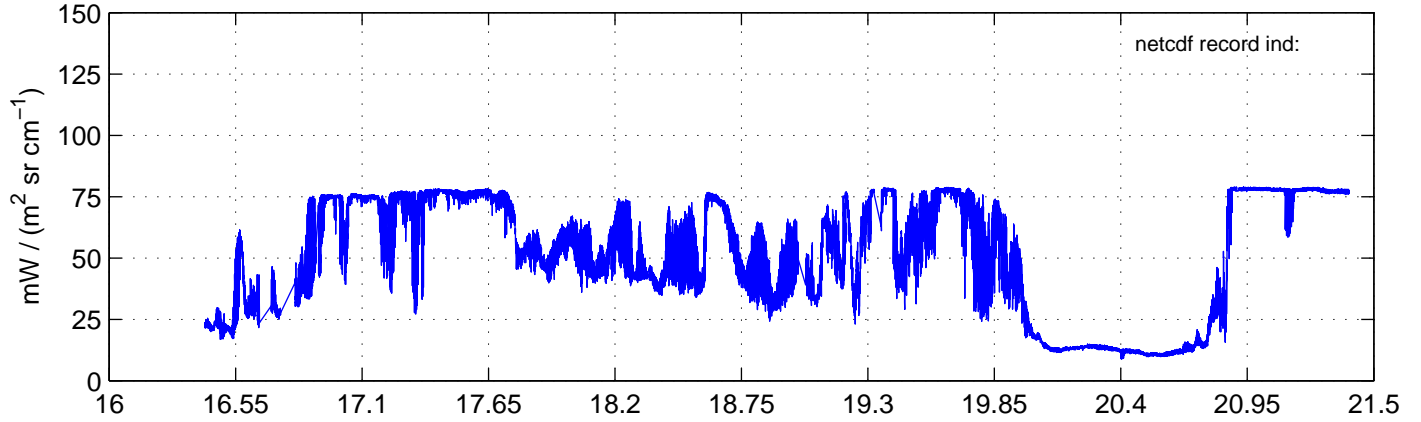

sh120914 Mean Radiance 895.00 – 900.00, good segments

sh120914 Mean Radiance 1093.00 – 1097.00, good segments

sh120914 Mean Radiance 2500.00 – 2510.00, good segments

SEGMENT