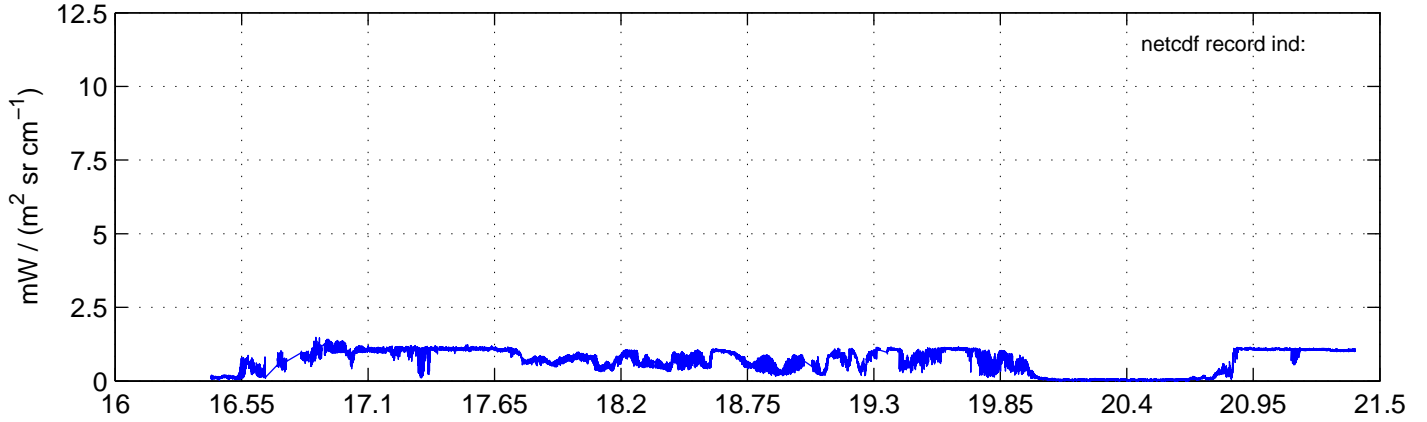

sh120914 Mean Radiance 895.00 – 900.00, good segments

sh120914 Mean Radiance 1093.00 – 1097.00, good segments

sh120914 Mean Radiance 2500.00 – 2510.00, good segments

SEGMENT