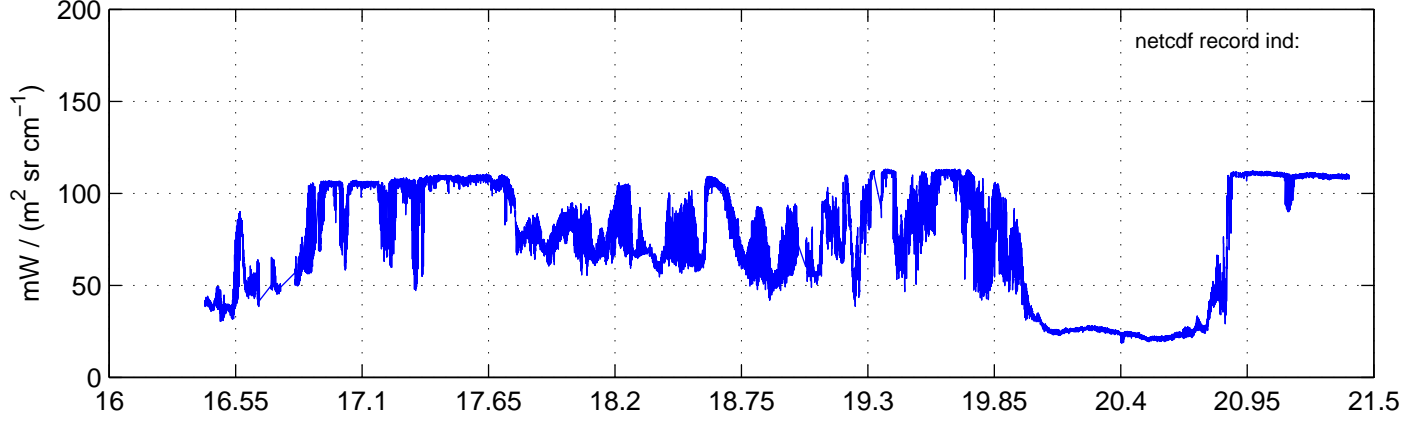

sh120914 Mean Radiance 895.00 – 900.00, good segments

sh120914 Mean Radiance 1093.00 – 1097.00, good segments

sh120914 Mean Radiance 2500.00 – 2510.00, good segments

SEGMENT