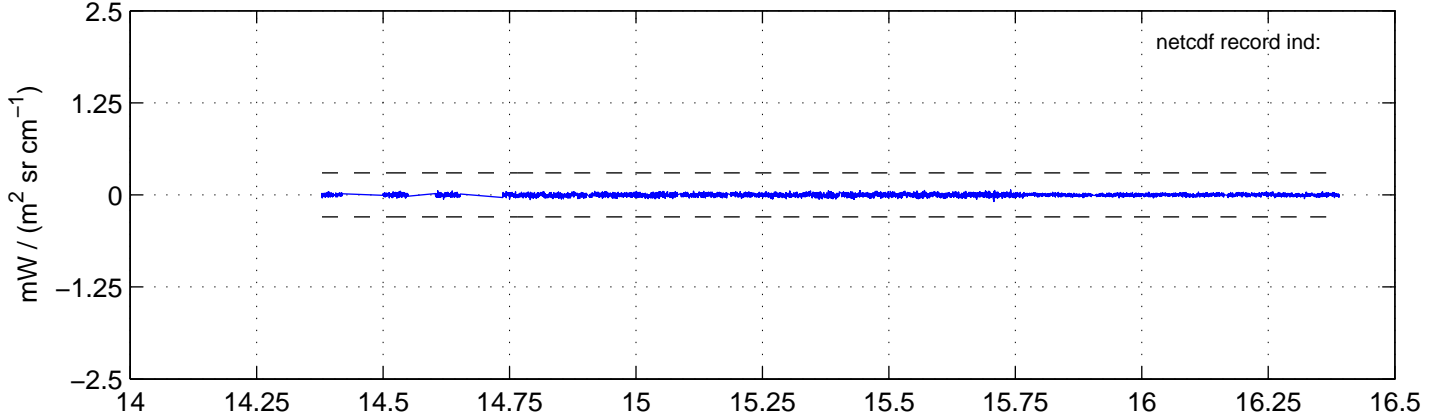

sh120914 Mean IMAG Calibrated Radiance 895.00 – 900.00, good segments

sh120914 Mean IMAG Calibrated Radiance 1093.00 – 1097.00, good segments

sh120914 Mean IMAG Calibrated Radiance 2000.00 – 2025.00, good segments

SEGMENT