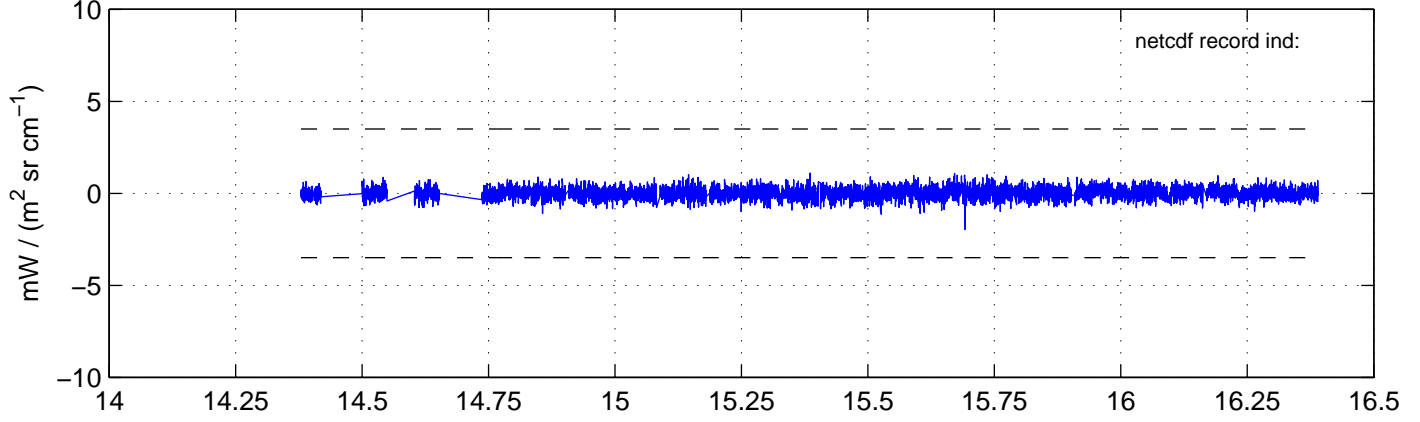

sh120914 Mean IMAG Calibrated Radiance 895.00 – 900.00, good segments

sh120914 Mean IMAG Calibrated Radiance 1093.00 – 1097.00, good segments

sh120914 Mean IMAG Calibrated Radiance 2000.00 – 2025.00, good segments

SEGMENT