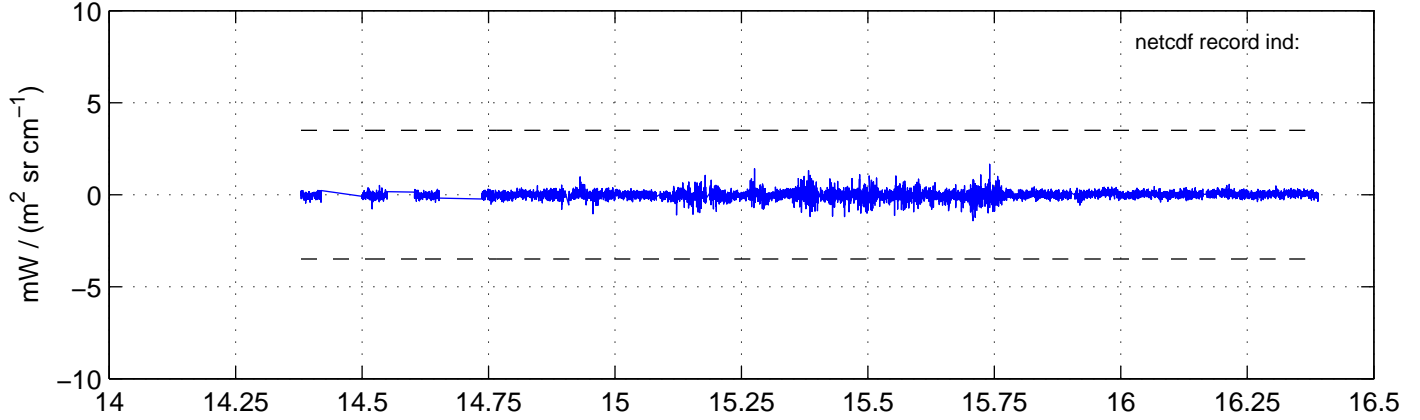

sh120914 Mean IMAG Calibrated Radiance 895.00 – 900.00, good segments

sh120914 Mean IMAG Calibrated Radiance 1093.00 – 1097.00, good segments

sh120914 Mean IMAG Calibrated Radiance 2000.00 – 2025.00, good segments

SEGMENT