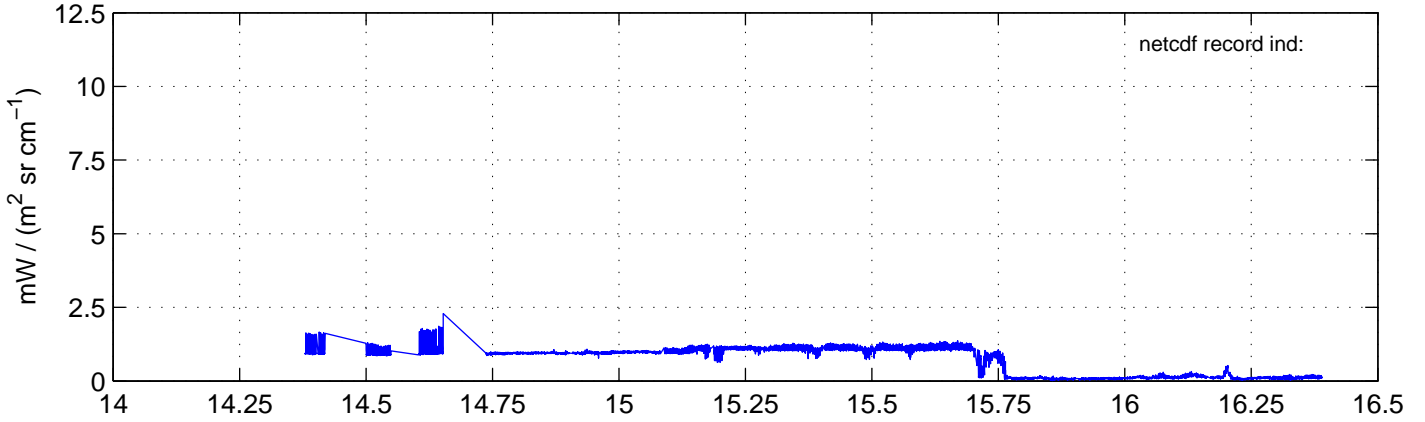

sh120914 Mean Radiance 895.00 – 900.00, good segments

sh120914 Mean Radiance 1093.00 – 1097.00, good segments

sh120914 Mean Radiance 2500.00 – 2510.00, good segments

SEGMENT