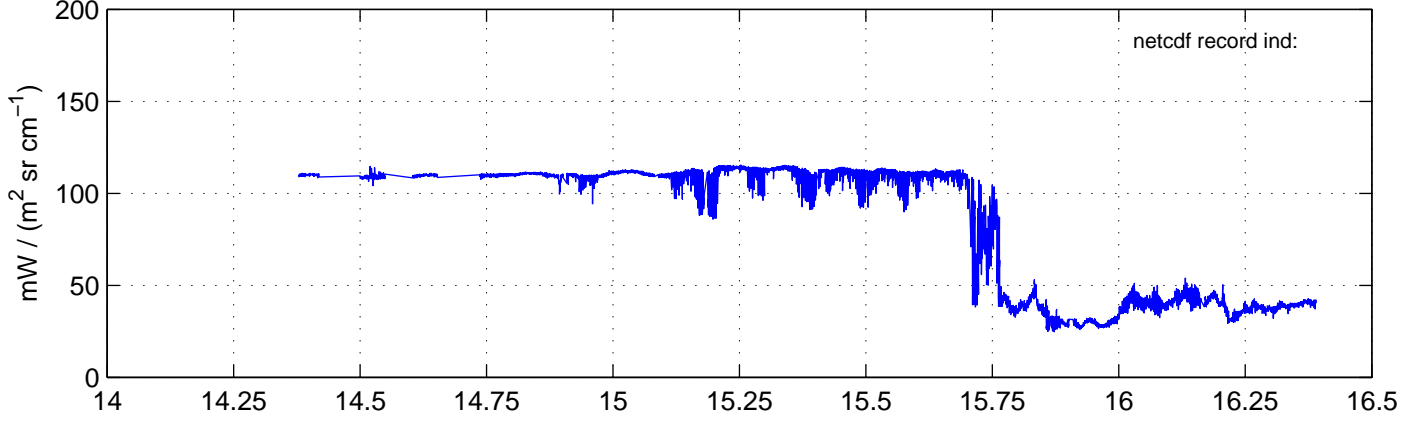

sh120914 Mean Radiance 895.00 – 900.00, good segments

sh120914 Mean Radiance 1093.00 – 1097.00, good segments

sh120914 Mean Radiance 2500.00 – 2510.00, good segments

SEGMENT