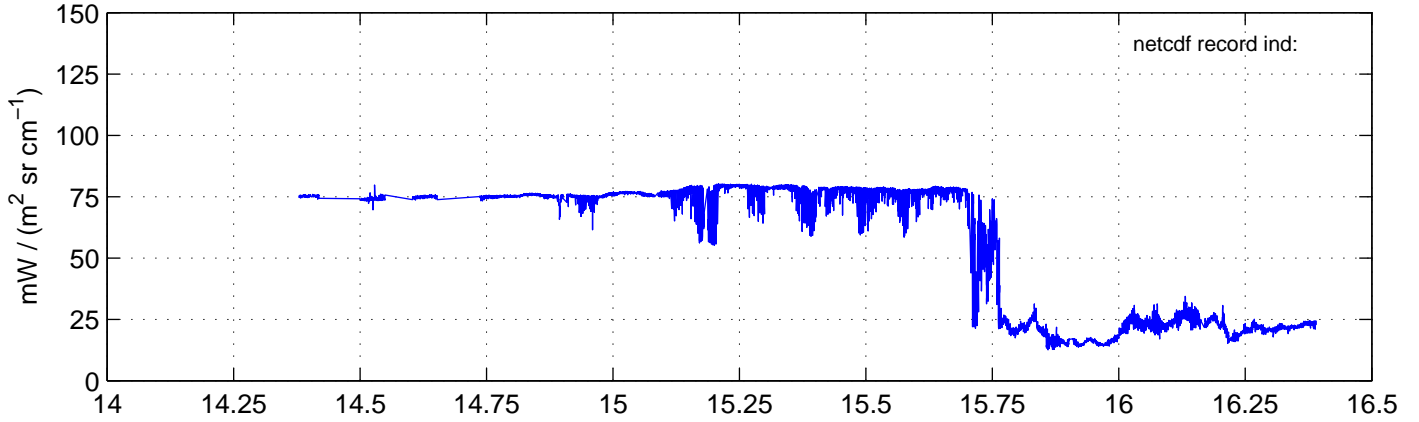

sh120914 Mean Radiance 895.00 – 900.00, good segments

sh120914 Mean Radiance 1093.00 – 1097.00, good segments

sh120914 Mean Radiance 2500.00 – 2510.00, good segments

SEGMENT