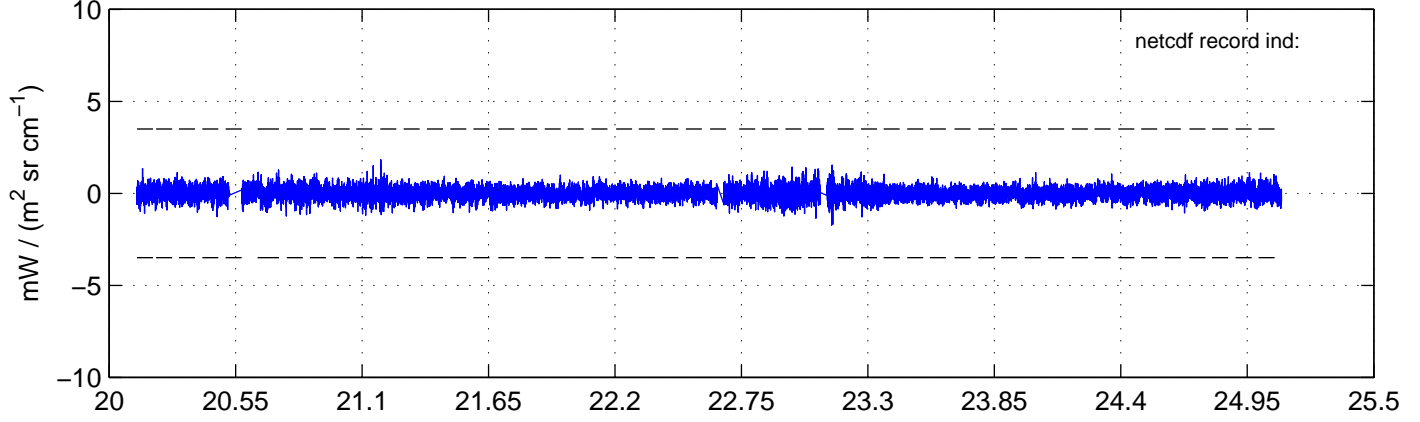

sh120911 Mean IMAG Calibrated Radiance 895.00 – 900.00, good segments

sh120911 Mean IMAG Calibrated Radiance 1093.00 – 1097.00, good segments

sh120911 Mean IMAG Calibrated Radiance 2000.00 – 2025.00, good segments

SEGMENT