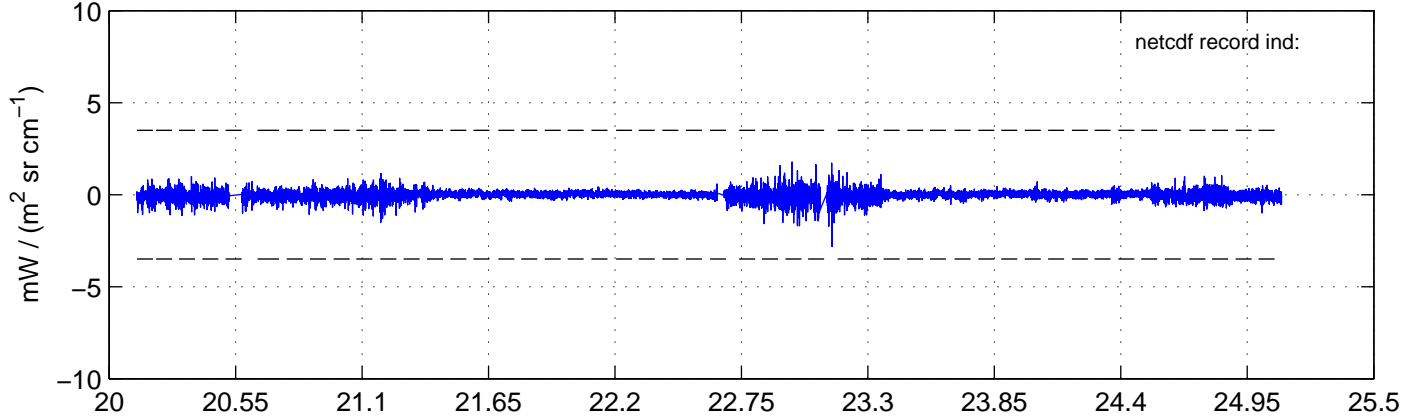

sh120911 Mean IMAG Calibrated Radiance 895.00 – 900.00, good segments

sh120911 Mean IMAG Calibrated Radiance 1093.00 – 1097.00, good segments

sh120911 Mean IMAG Calibrated Radiance 2000.00 – 2025.00, good segments

SEGMENT