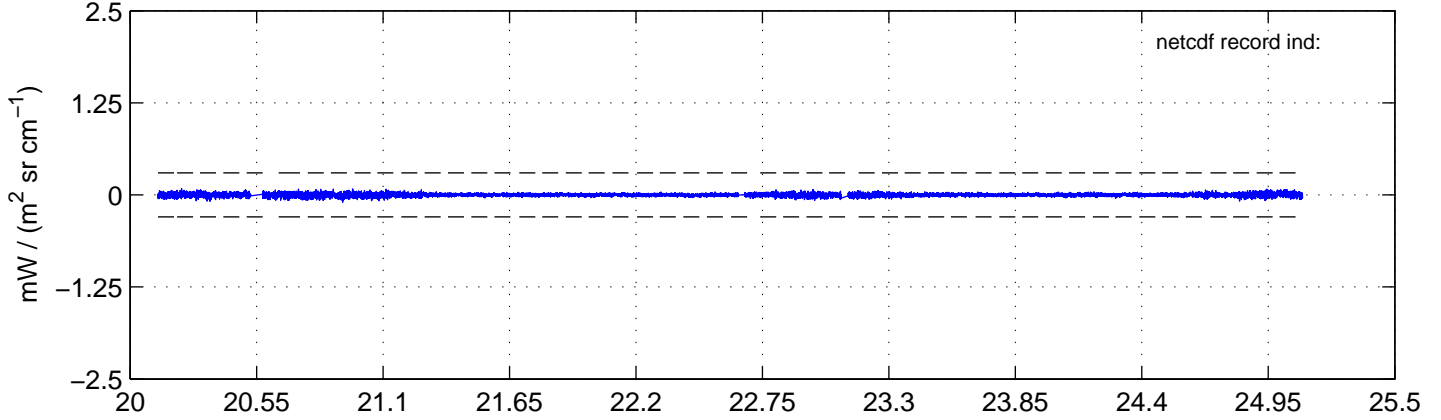

sh120911 Mean IMAG Calibrated Radiance 895.00 – 900.00, good segments

sh120911 Mean IMAG Calibrated Radiance 1093.00 – 1097.00, good segments

sh120911 Mean IMAG Calibrated Radiance 2000.00 – 2025.00, good segments

SEGMENT