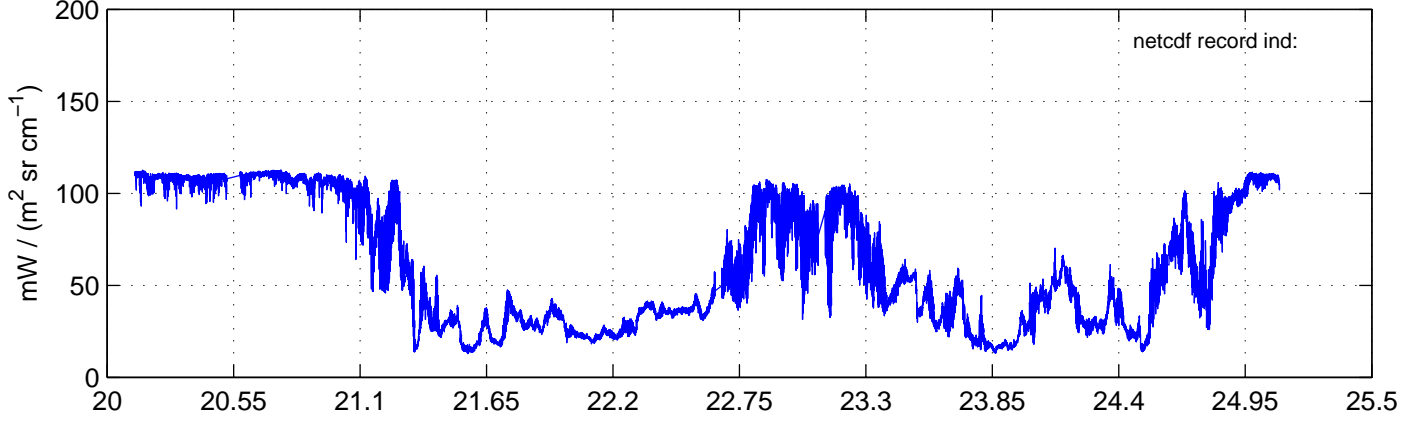

sh120911 Mean Radiance 895.00 – 900.00, good segments

sh120911 Mean Radiance 1093.00 – 1097.00, good segments

sh120911 Mean Radiance 2500.00 – 2510.00, good segments

SEGMENT