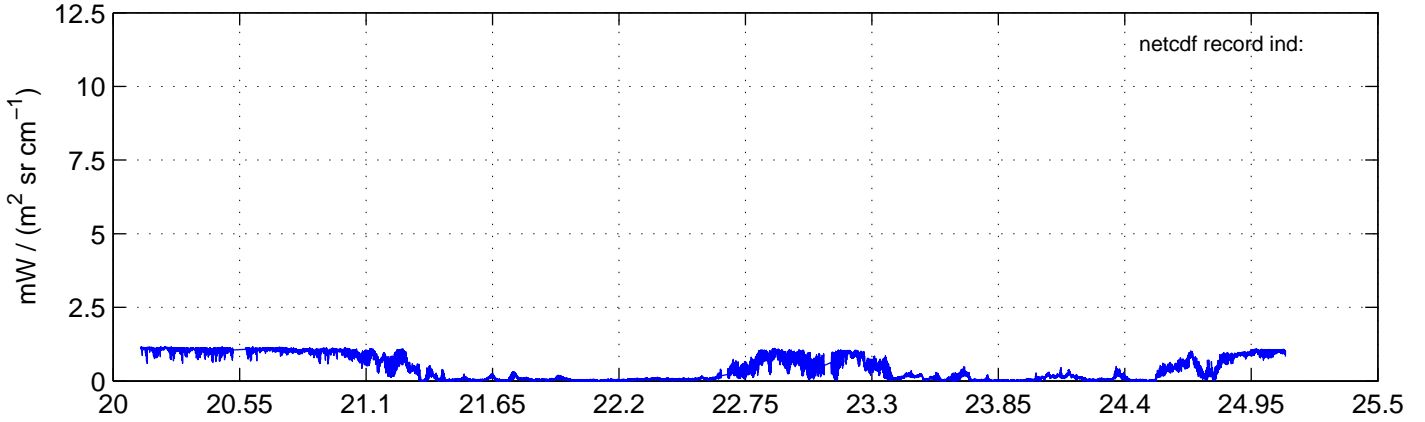

sh120911 Mean Radiance 895.00 – 900.00, good segments

sh120911 Mean Radiance 1093.00 – 1097.00, good segments

sh120911 Mean Radiance 2500.00 – 2510.00, good segments

SEGMENT