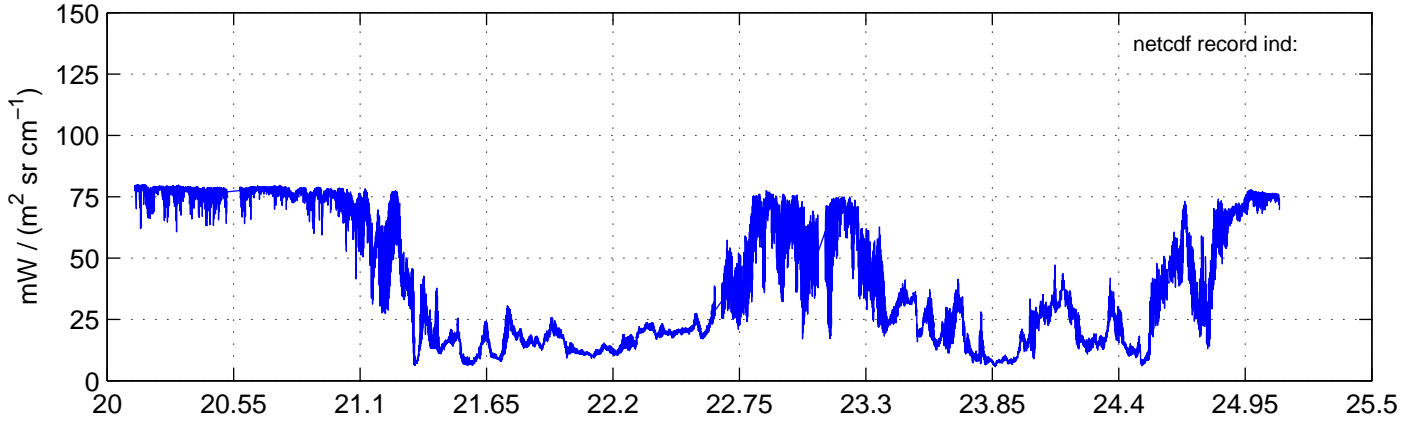

sh120911 Mean Radiance 895.00 – 900.00, good segments

sh120911 Mean Radiance 1093.00 – 1097.00, good segments

sh120911 Mean Radiance 2500.00 – 2510.00, good segments

SEGMENT