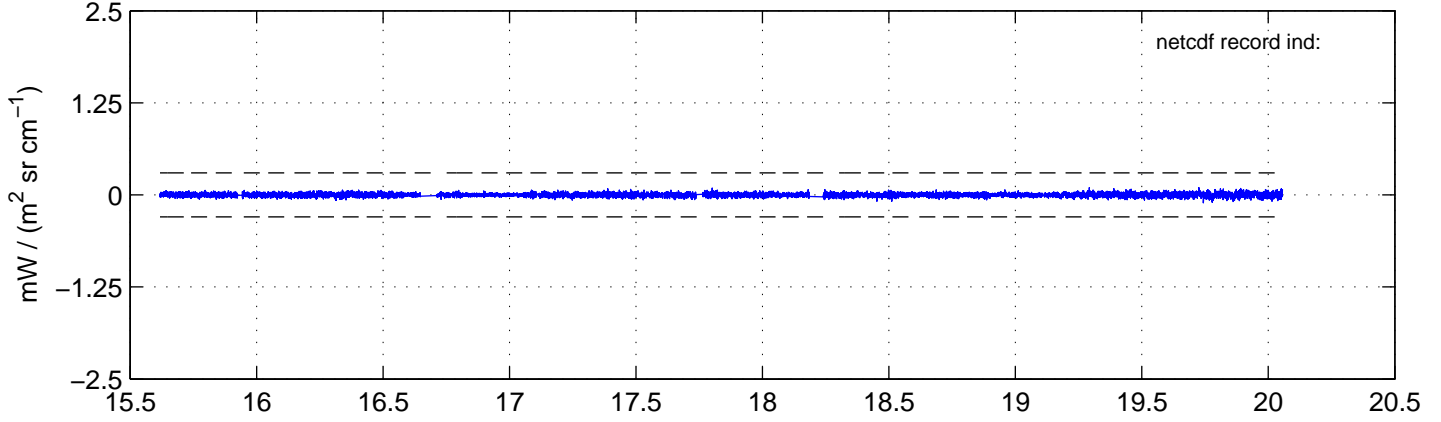

sh120911 Mean IMAG Calibrated Radiance 895.00 – 900.00, good segments

sh120911 Mean IMAG Calibrated Radiance 1093.00 – 1097.00, good segments

sh120911 Mean IMAG Calibrated Radiance 2000.00 – 2025.00, good segments

SEGMENT