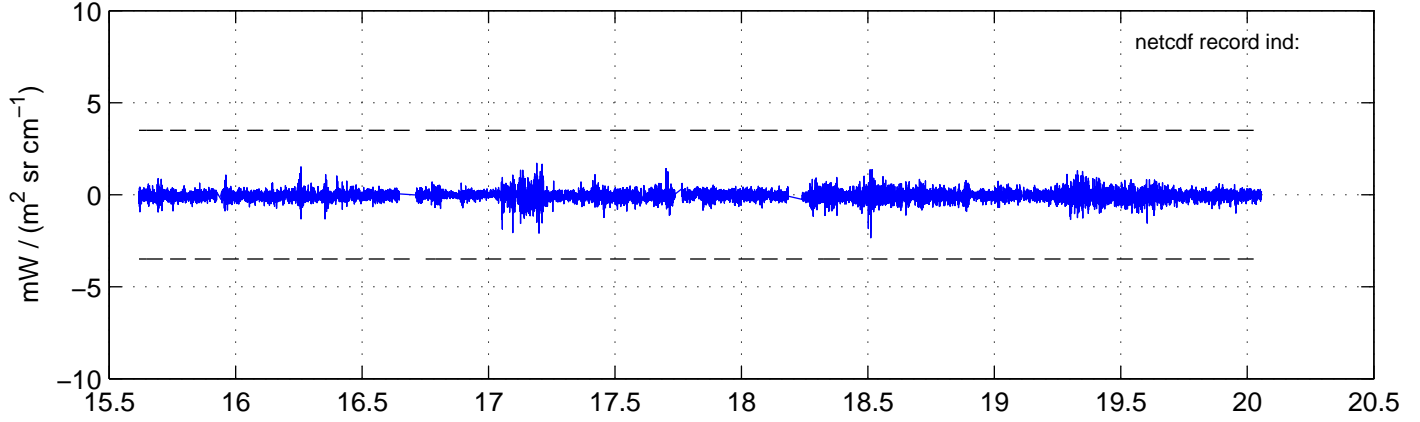

sh120911 Mean IMAG Calibrated Radiance 895.00 – 900.00, good segments

sh120911 Mean IMAG Calibrated Radiance 1093.00 – 1097.00, good segments

sh120911 Mean IMAG Calibrated Radiance 2000.00 – 2025.00, good segments

SEGMENT