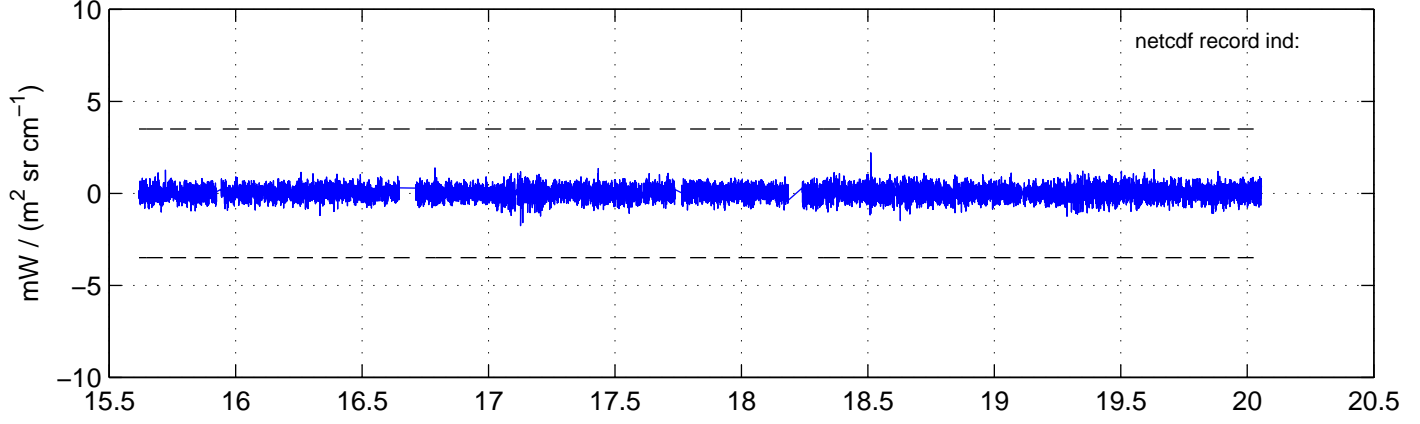

sh120911 Mean IMAG Calibrated Radiance 895.00 – 900.00, good segments

sh120911 Mean IMAG Calibrated Radiance 1093.00 – 1097.00, good segments

sh120911 Mean IMAG Calibrated Radiance 2000.00 – 2025.00, good segments

SEGMENT