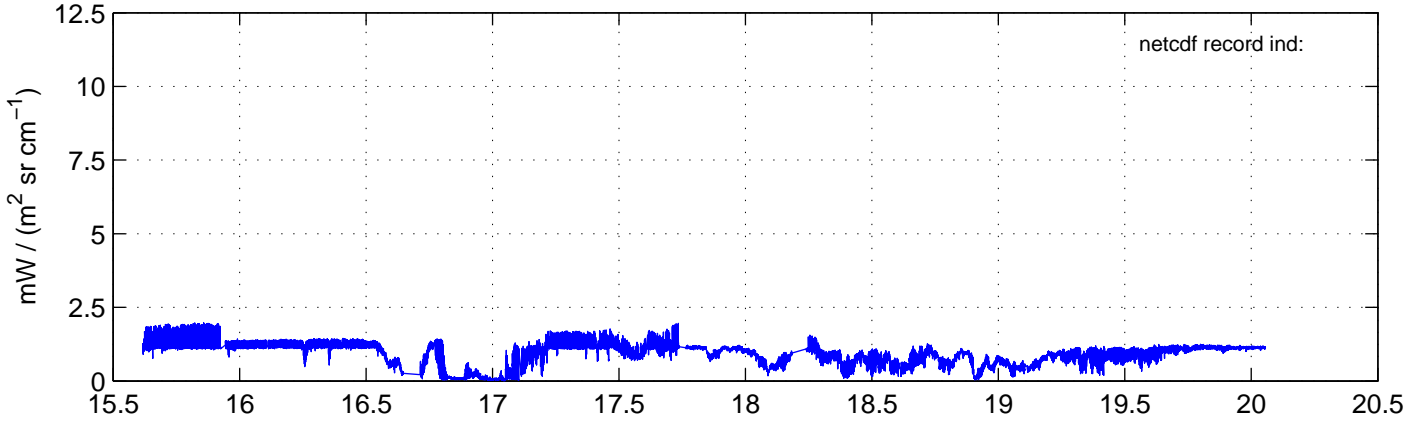

sh120911 Mean Radiance 895.00 – 900.00, good segments

sh120911 Mean Radiance 1093.00 – 1097.00, good segments

sh120911 Mean Radiance 2500.00 – 2510.00, good segments

SEGMENT