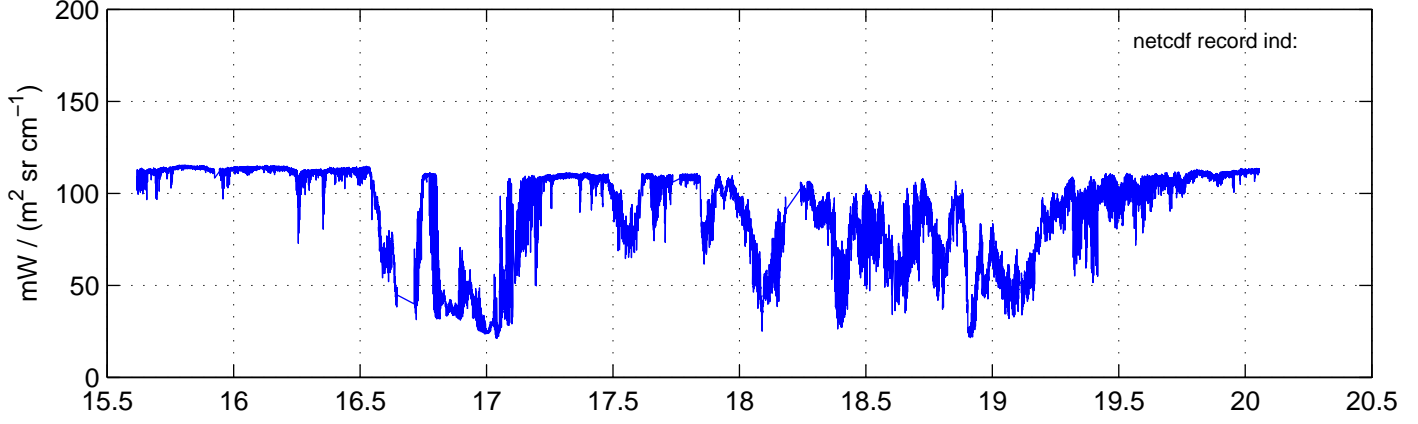

sh120911 Mean Radiance 895.00 – 900.00, good segments

sh120911 Mean Radiance 1093.00 – 1097.00, good segments

sh120911 Mean Radiance 2500.00 – 2510.00, good segments

SEGMENT