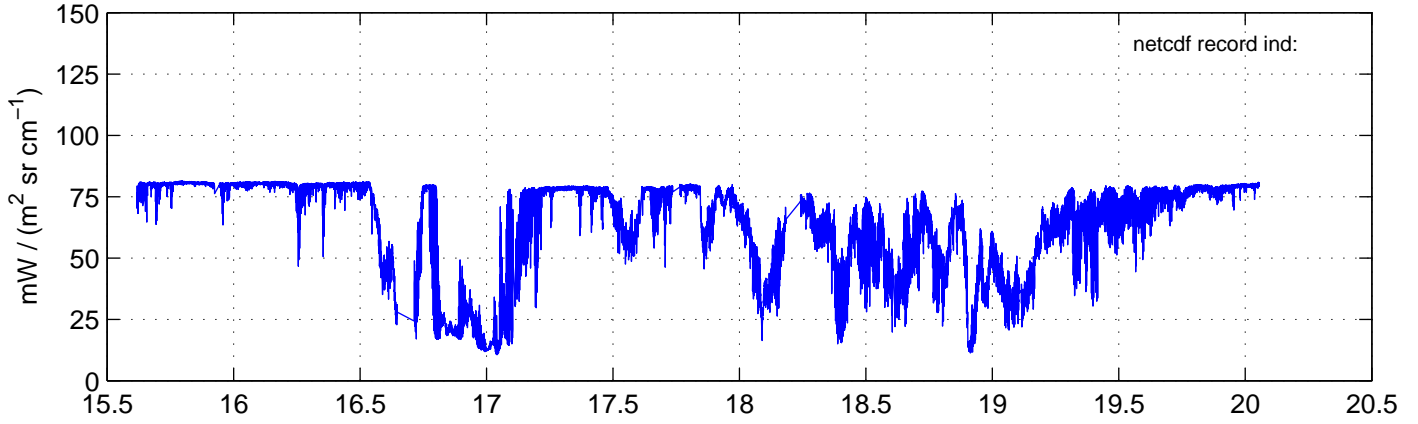

sh120911 Mean Radiance 895.00 – 900.00, good segments

sh120911 Mean Radiance 1093.00 – 1097.00, good segments

sh120911 Mean Radiance 2500.00 – 2510.00, good segments

SEGMENT