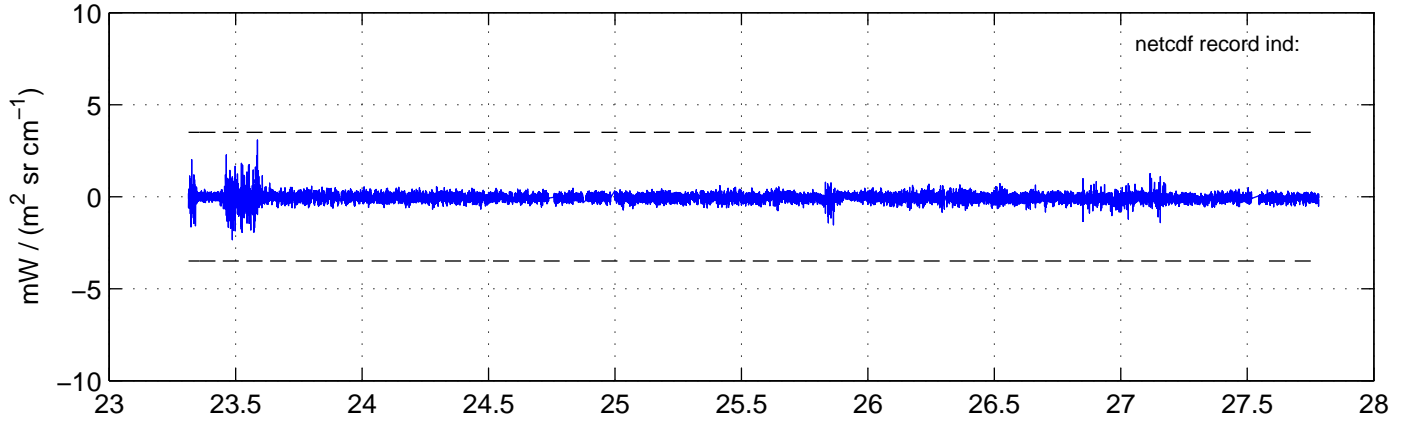

sh120906 Mean IMAG Calibrated Radiance 895.00 – 900.00, good segments

sh120906 Mean IMAG Calibrated Radiance 1093.00 – 1097.00, good segments

sh120906 Mean IMAG Calibrated Radiance 2000.00 – 2025.00, good segments

SEGMENT