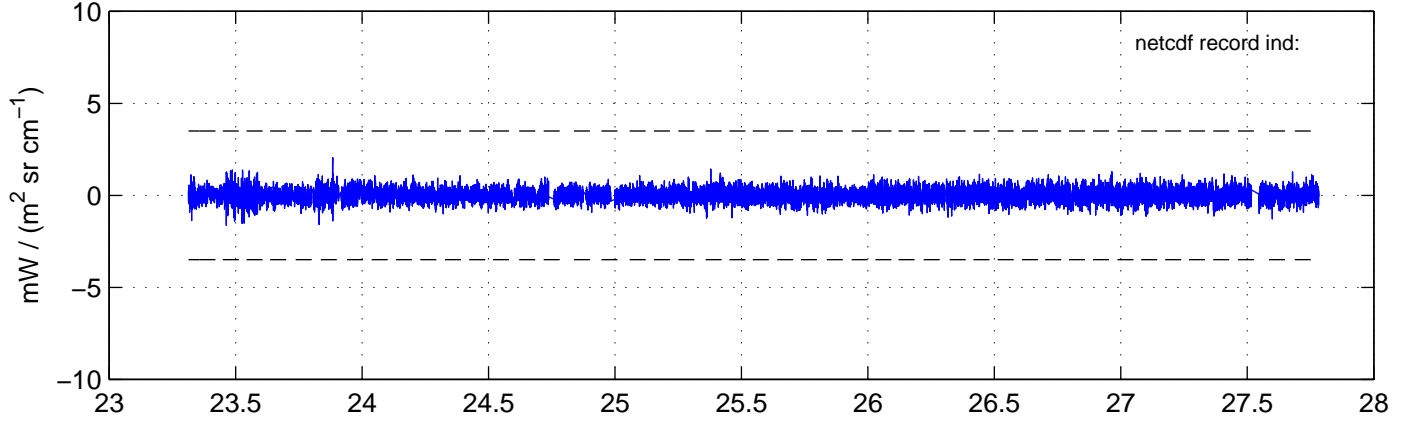

sh120906 Mean IMAG Calibrated Radiance 895.00 – 900.00, good segments

sh120906 Mean IMAG Calibrated Radiance 1093.00 – 1097.00, good segments

sh120906 Mean IMAG Calibrated Radiance 2000.00 – 2025.00, good segments

SEGMENT