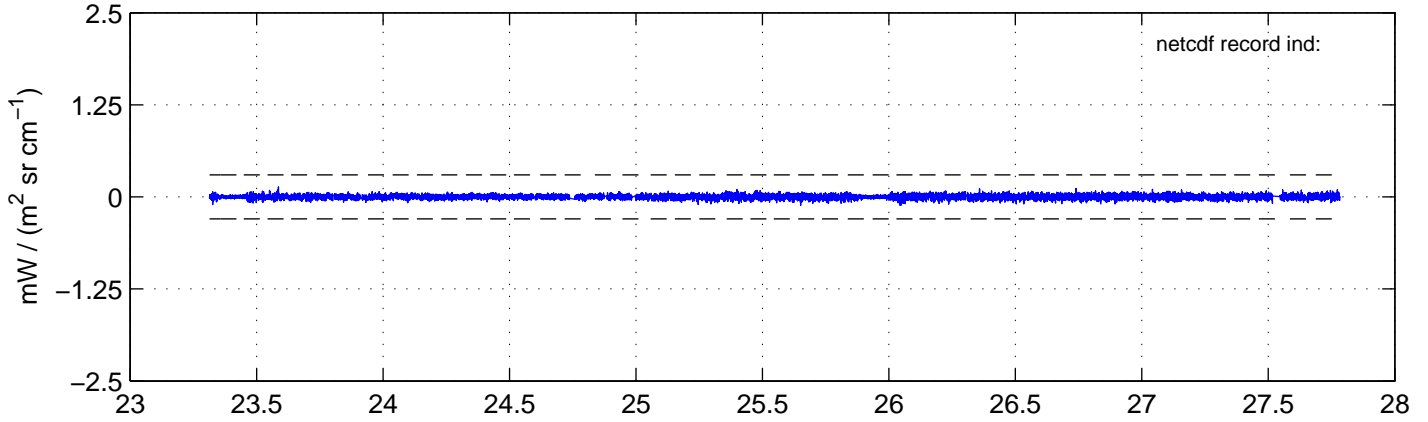

sh120906 Mean IMAG Calibrated Radiance 895.00 – 900.00, good segments

sh120906 Mean IMAG Calibrated Radiance 1093.00 – 1097.00, good segments

sh120906 Mean IMAG Calibrated Radiance 2000.00 – 2025.00, good segments

SEGMENT