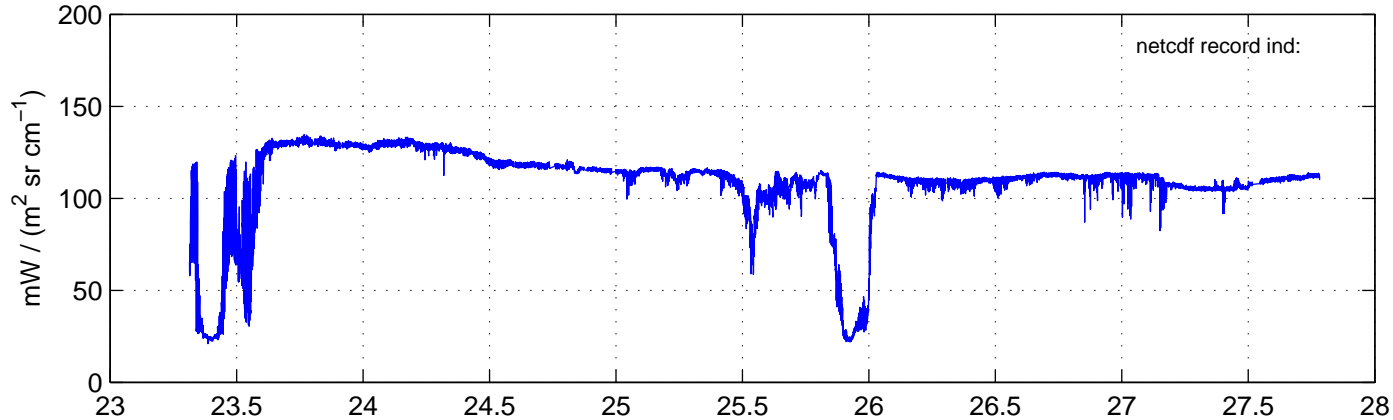

sh120906 Mean Radiance 895.00 – 900.00, good segments

sh120906 Mean Radiance 1093.00 – 1097.00, good segments

sh120906 Mean Radiance 2500.00 – 2510.00, good segments

SEGMENT