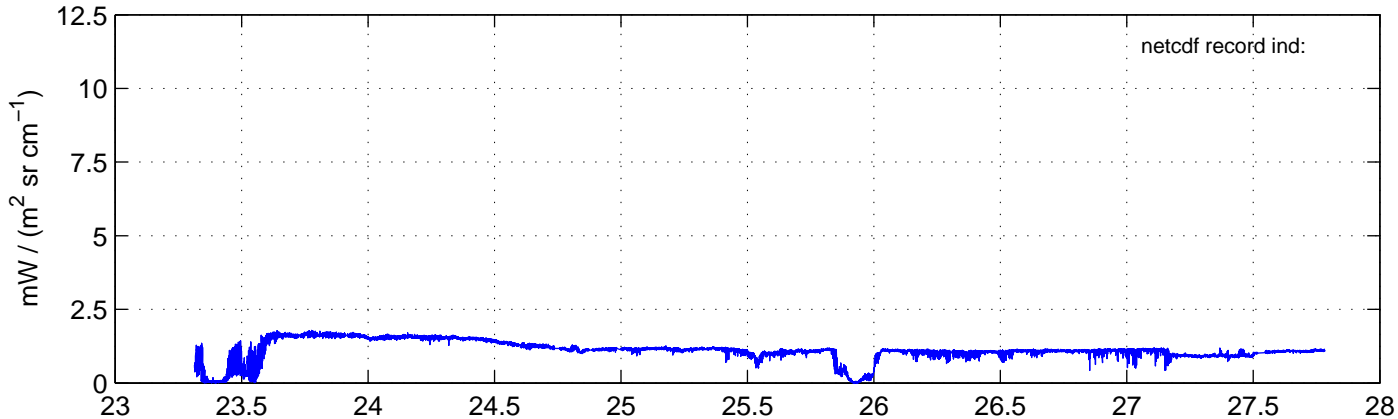

sh120906 Mean Radiance 895.00 – 900.00, good segments

sh120906 Mean Radiance 1093.00 – 1097.00, good segments

sh120906 Mean Radiance 2500.00 – 2510.00, good segments

SEGMENT