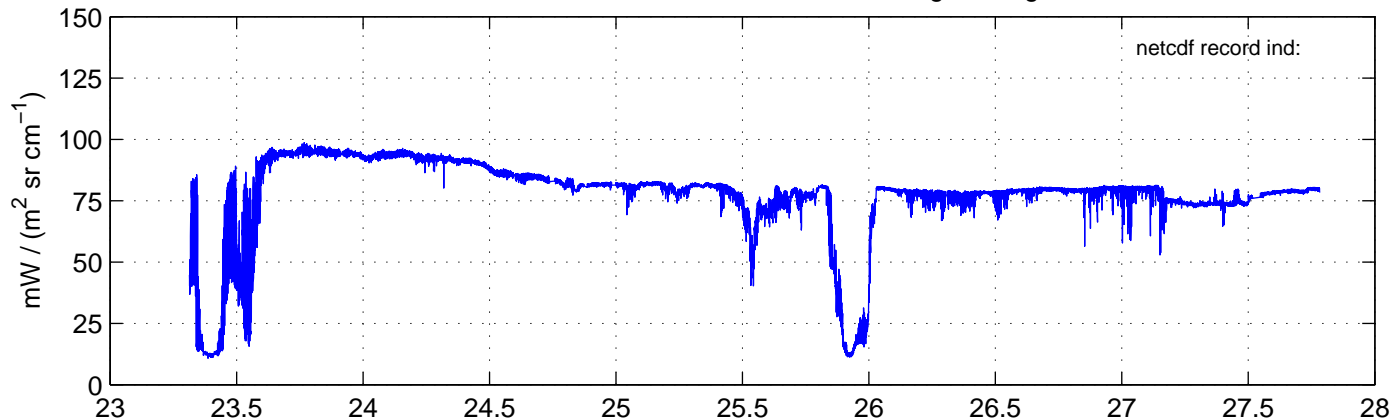

sh120906 Mean Radiance 895.00 – 900.00, good segments

sh120906 Mean Radiance 1093.00 – 1097.00, good segments

sh120906 Mean Radiance 2500.00 – 2510.00, good segments

SEGMENT