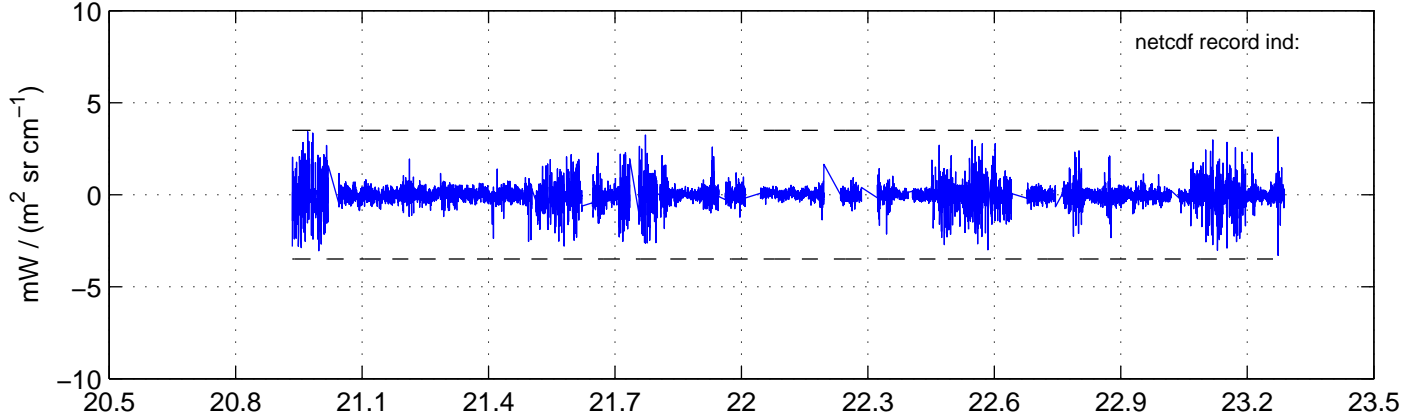

sh120906 Mean IMAG Calibrated Radiance 895.00 – 900.00, good segments

sh120906 Mean IMAG Calibrated Radiance 1093.00 – 1097.00, good segments

sh120906 Mean IMAG Calibrated Radiance 2000.00 – 2025.00, good segments

SEGMENT