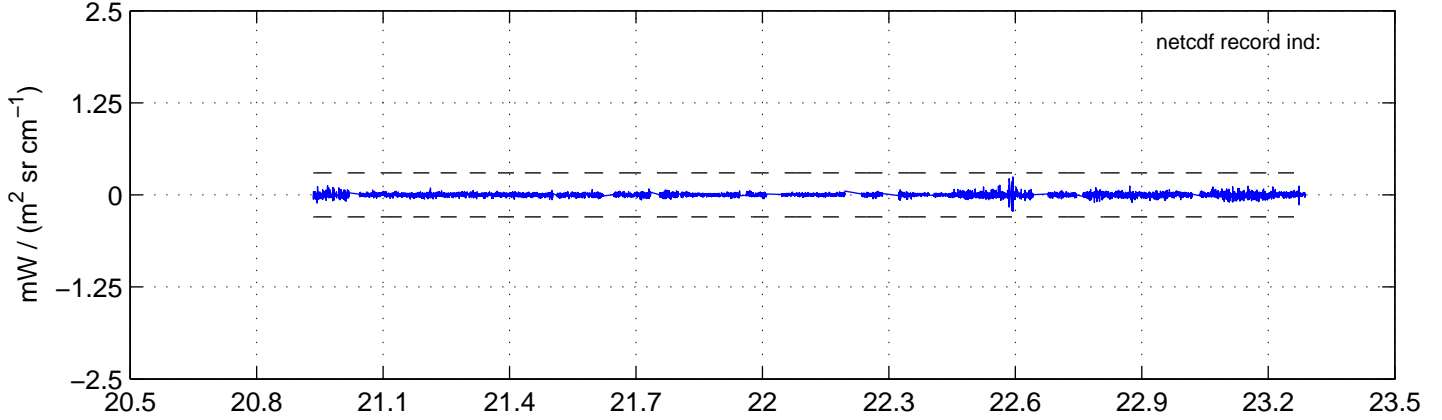

sh120906 Mean IMAG Calibrated Radiance 895.00 – 900.00, good segments

sh120906 Mean IMAG Calibrated Radiance 1093.00 – 1097.00, good segments

sh120906 Mean IMAG Calibrated Radiance 2000.00 – 2025.00, good segments

SEGMENT