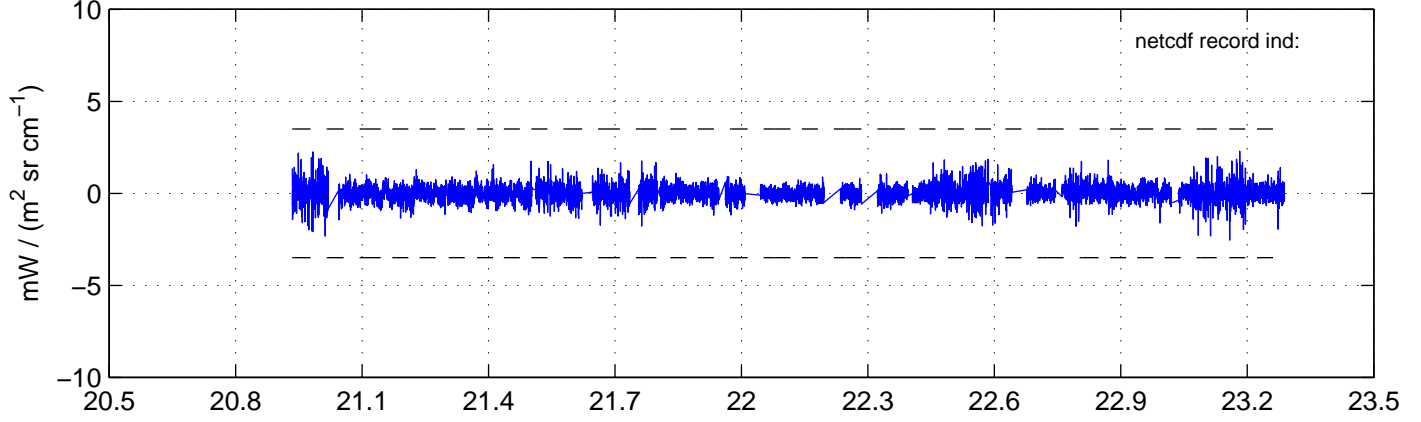

sh120906 Mean IMAG Calibrated Radiance 895.00 – 900.00, good segments

sh120906 Mean IMAG Calibrated Radiance 1093.00 – 1097.00, good segments

sh120906 Mean IMAG Calibrated Radiance 2000.00 – 2025.00, good segments

SEGMENT