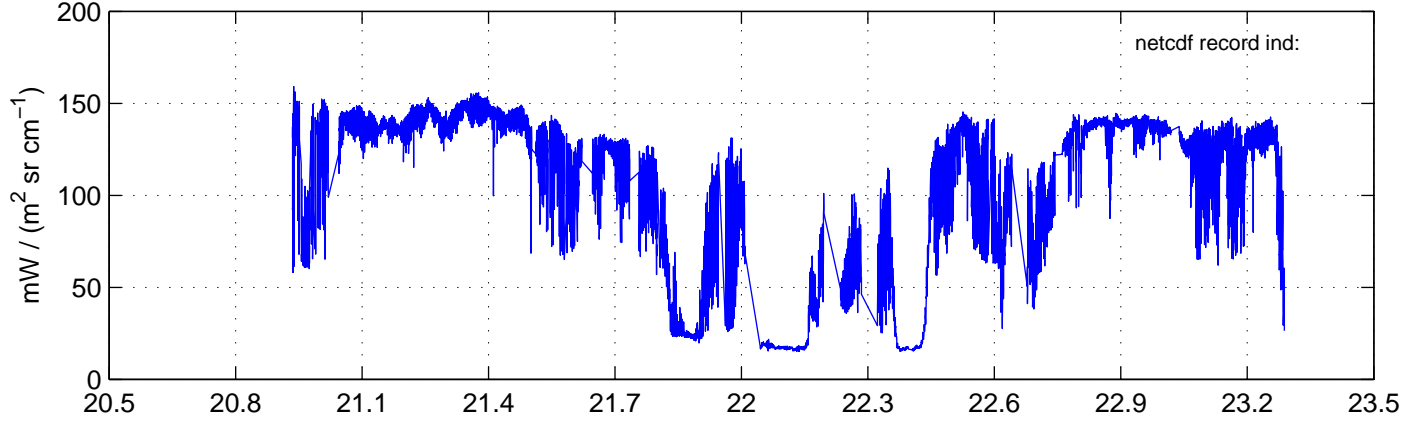

sh120906 Mean Radiance 895.00 – 900.00, good segments

sh120906 Mean Radiance 1093.00 – 1097.00, good segments

sh120906 Mean Radiance 2500.00 – 2510.00, good segments

SEGMENT