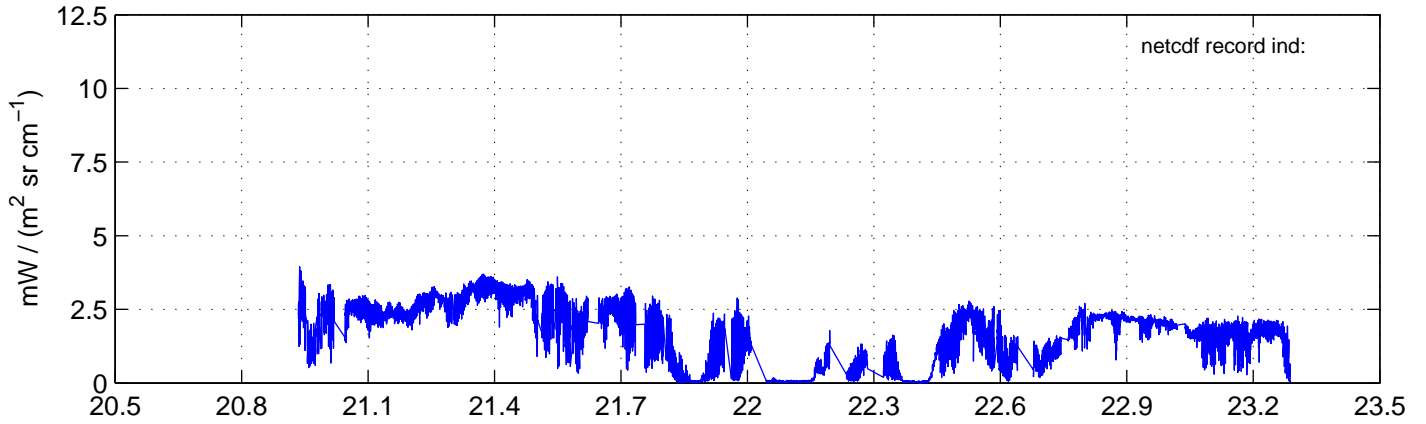

sh120906 Mean Radiance 895.00 – 900.00, good segments

sh120906 Mean Radiance 1093.00 – 1097.00, good segments

sh120906 Mean Radiance 2500.00 – 2510.00, good segments

SEGMENT