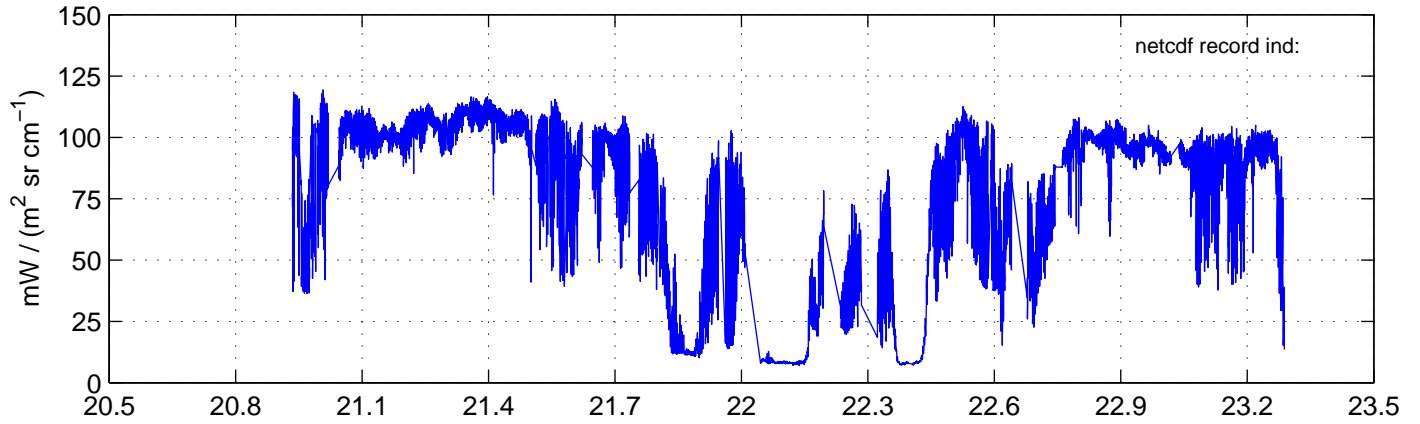

sh120906 Mean Radiance 895.00 – 900.00, good segments

sh120906 Mean Radiance 1093.00 – 1097.00, good segments

sh120906 Mean Radiance 2500.00 – 2510.00, good segments

SEGMENT