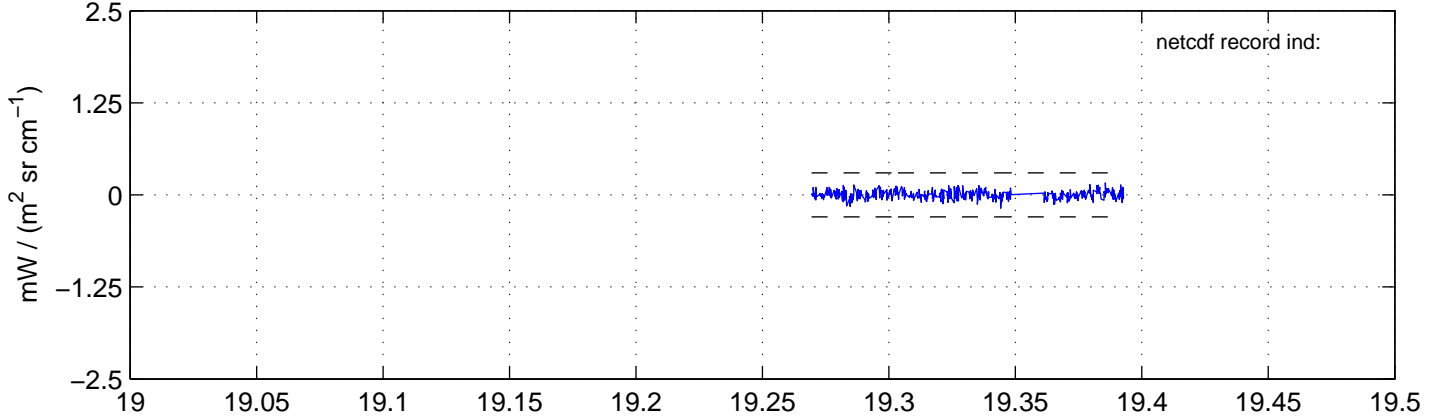

sh120828 Mean IMAG Calibrated Radiance 895.00 – 900.00, good segments

sh120828 Mean IMAG Calibrated Radiance 1093.00 – 1097.00, good segments

sh120828 Mean IMAG Calibrated Radiance 2000.00 – 2025.00, good segments

SEGMENT