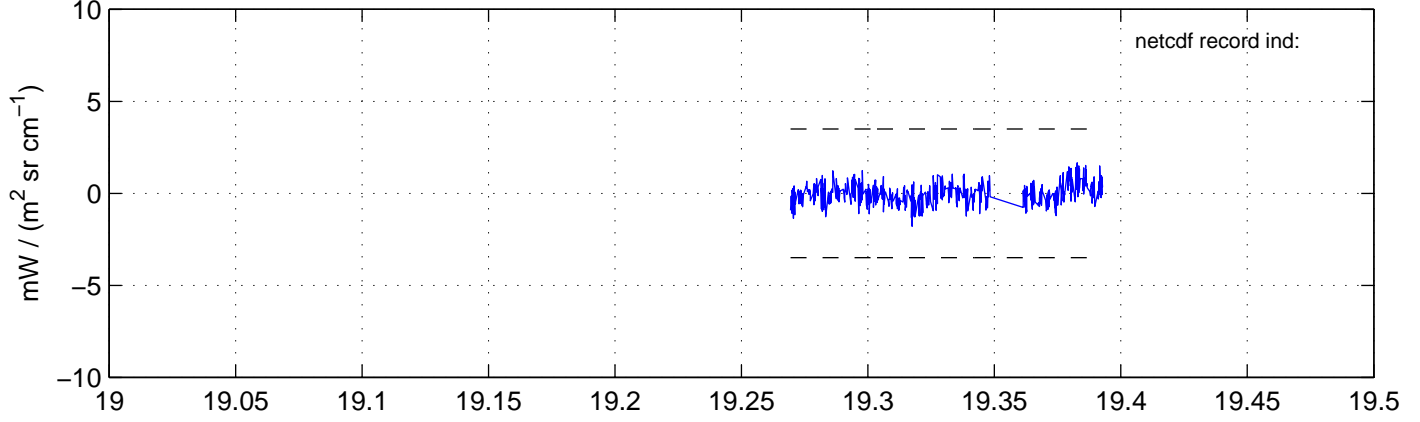

sh120828 Mean IMAG Calibrated Radiance 895.00 – 900.00, good segments

sh120828 Mean IMAG Calibrated Radiance 1093.00 – 1097.00, good segments

sh120828 Mean IMAG Calibrated Radiance 2000.00 – 2025.00, good segments