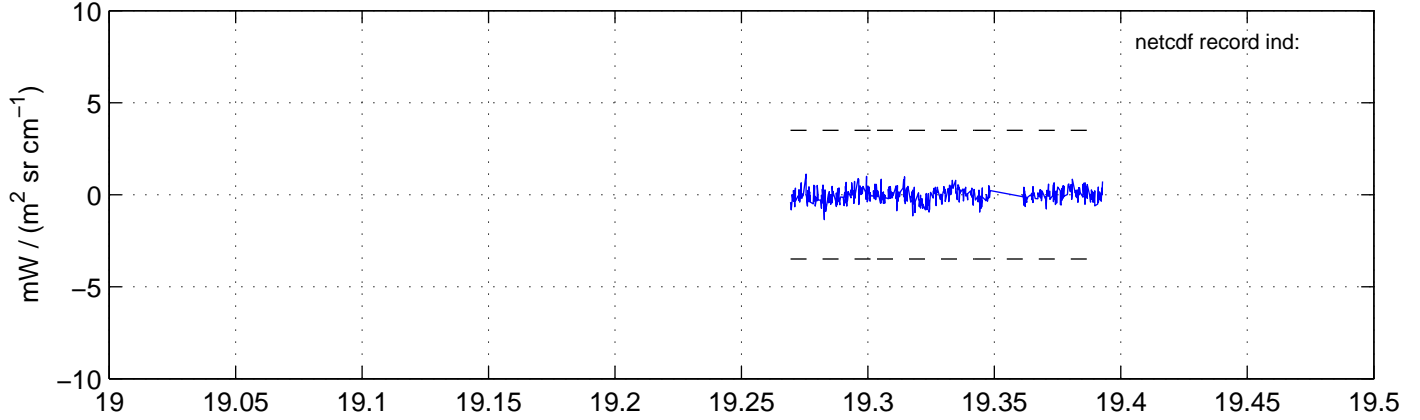

sh120828 Mean IMAG Calibrated Radiance 895.00 – 900.00, good segments

sh120828 Mean IMAG Calibrated Radiance 1093.00 – 1097.00, good segments

sh120828 Mean IMAG Calibrated Radiance 2000.00 – 2025.00, good segments