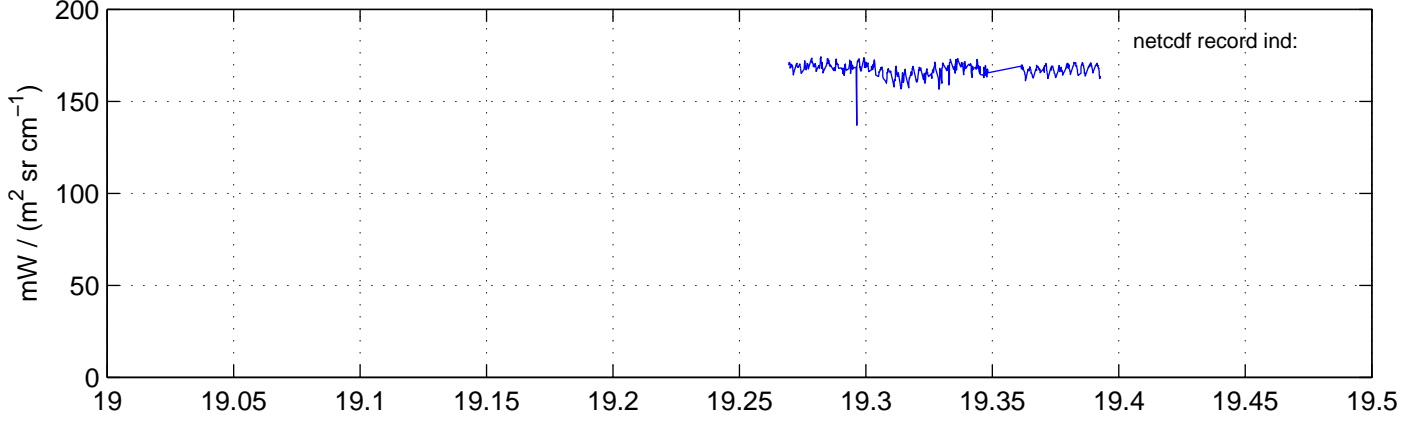

sh120828 Mean Radiance 895.00 – 900.00, good segments

sh120828 Mean Radiance 1093.00 – 1097.00, good segments

sh120828 Mean Radiance 2500.00 – 2510.00, good segments

SEGMENT