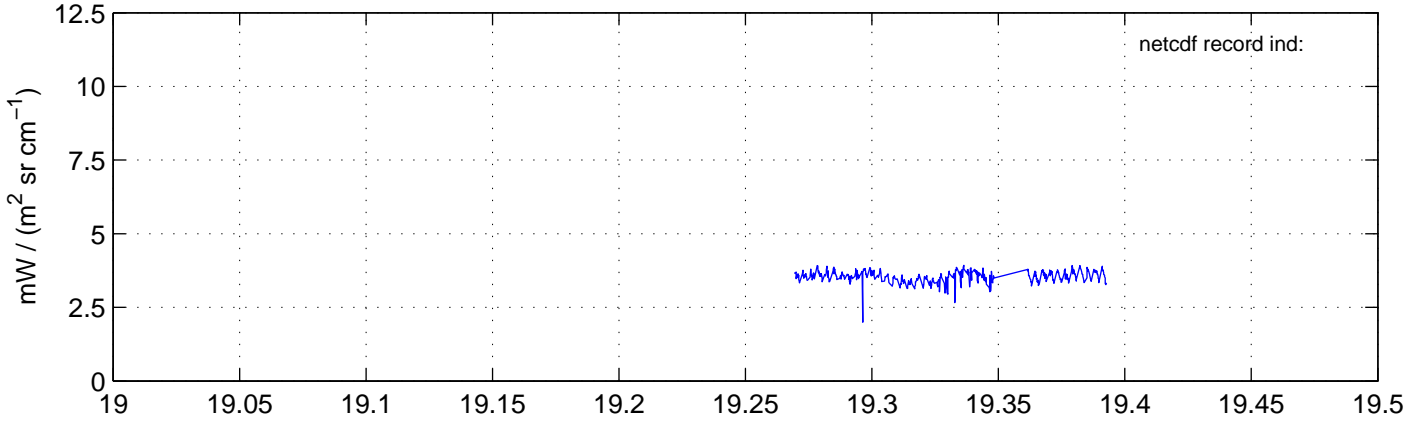

sh120828 Mean Radiance 895.00 – 900.00, good segments

sh120828 Mean Radiance 1093.00 – 1097.00, good segments

sh120828 Mean Radiance 2500.00 – 2510.00, good segments

SEGMENT