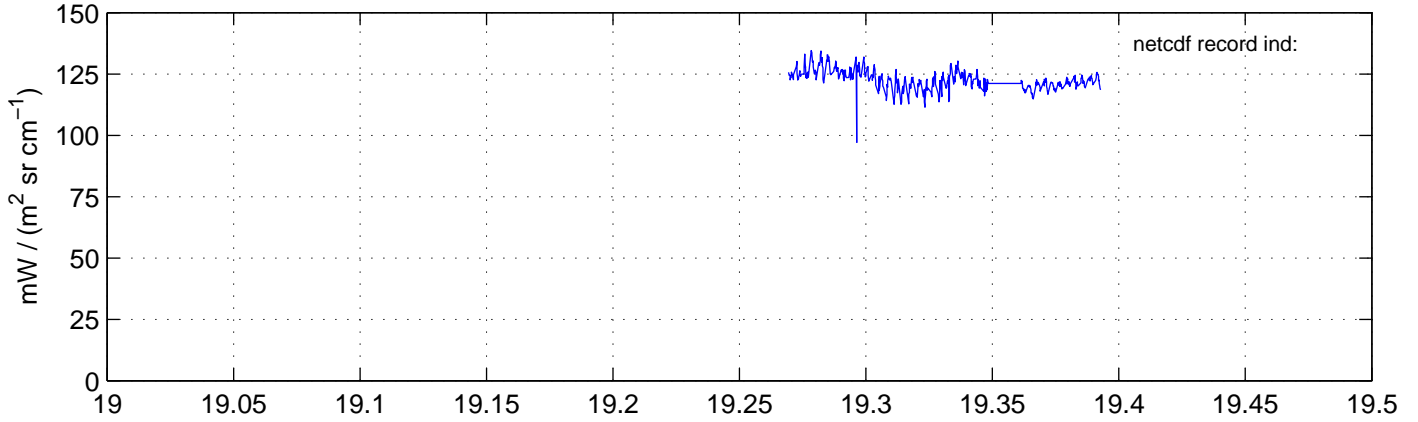

sh120828 Mean Radiance 895.00 – 900.00, good segments

sh120828 Mean Radiance 1093.00 – 1097.00, good segments

sh120828 Mean Radiance 2500.00 – 2510.00, good segments

SEGMENT