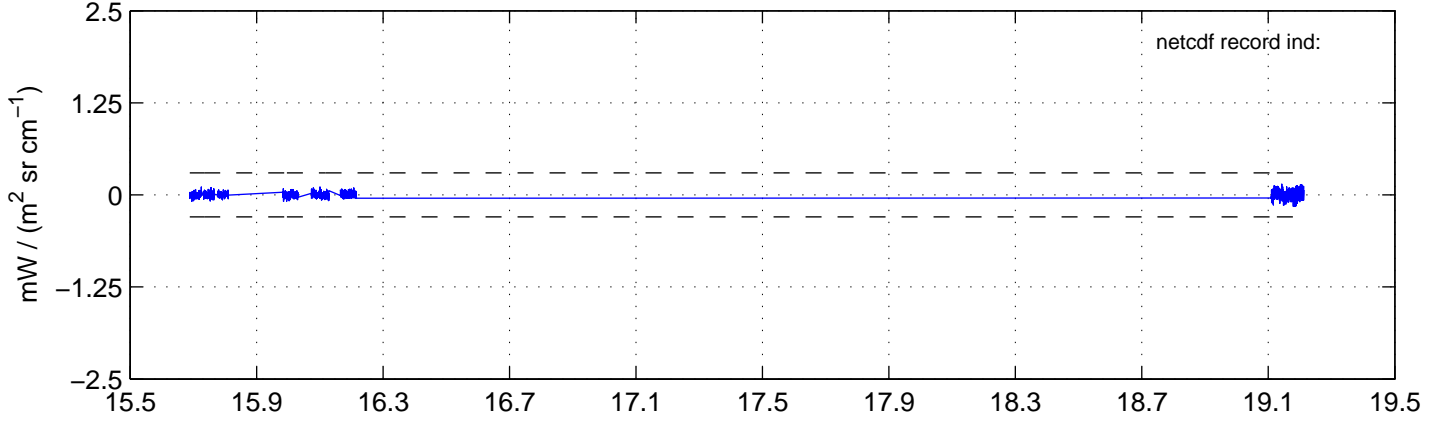

sh120828 Mean IMAG Calibrated Radiance 895.00 – 900.00, good segments

sh120828 Mean IMAG Calibrated Radiance 1093.00 – 1097.00, good segments

sh120828 Mean IMAG Calibrated Radiance 2000.00 – 2025.00, good segments

SEGMENT