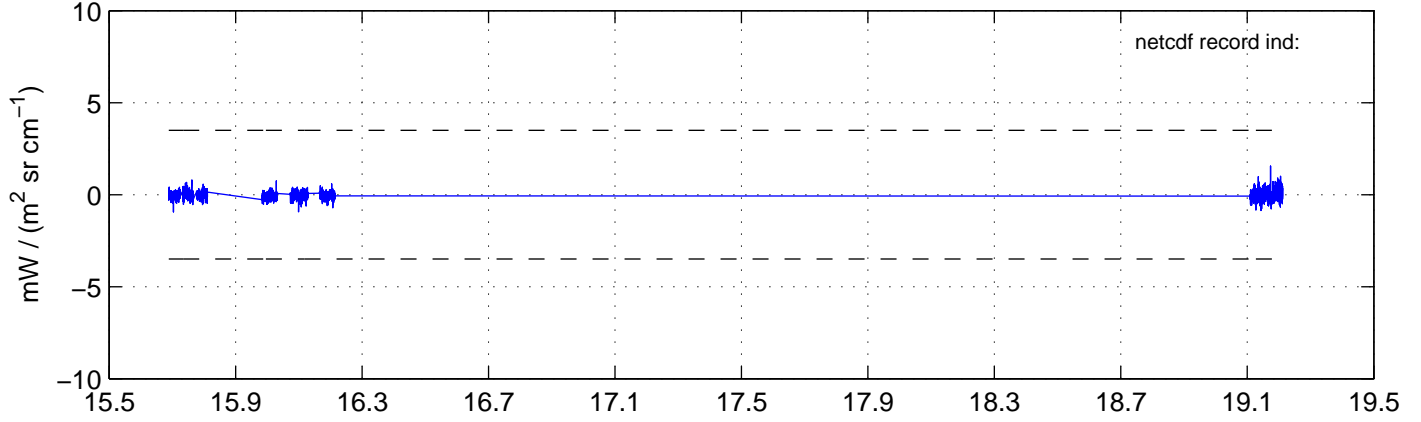

sh120828 Mean IMAG Calibrated Radiance 895.00 – 900.00, good segments

sh120828 Mean IMAG Calibrated Radiance 1093.00 – 1097.00, good segments

sh120828 Mean IMAG Calibrated Radiance 2000.00 – 2025.00, good segments

SEGMENT