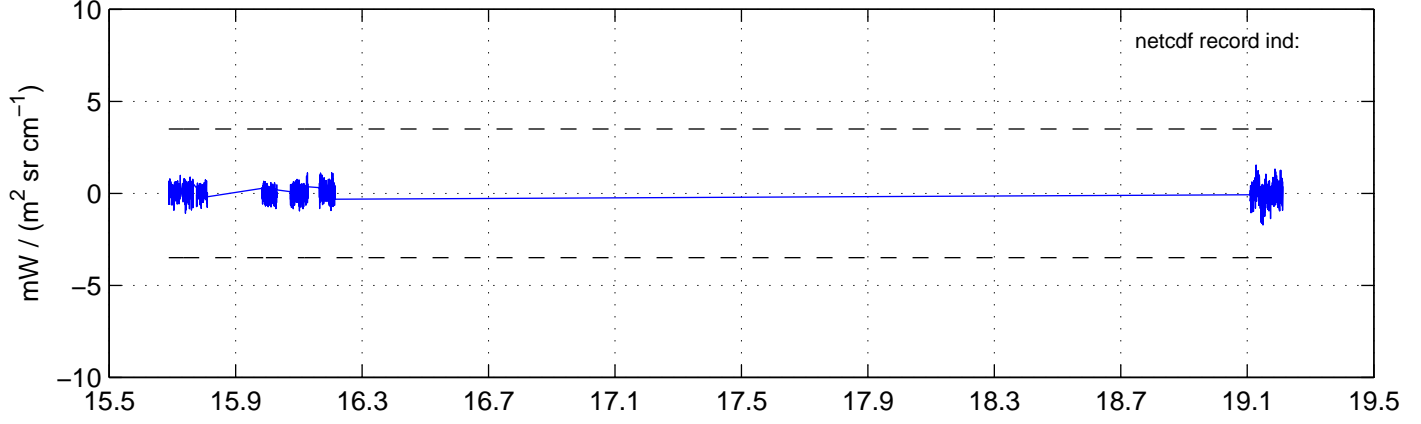

sh120828 Mean IMAG Calibrated Radiance 895.00 – 900.00, good segments

sh120828 Mean IMAG Calibrated Radiance 1093.00 – 1097.00, good segments

sh120828 Mean IMAG Calibrated Radiance 2000.00 – 2025.00, good segments

SEGMENT