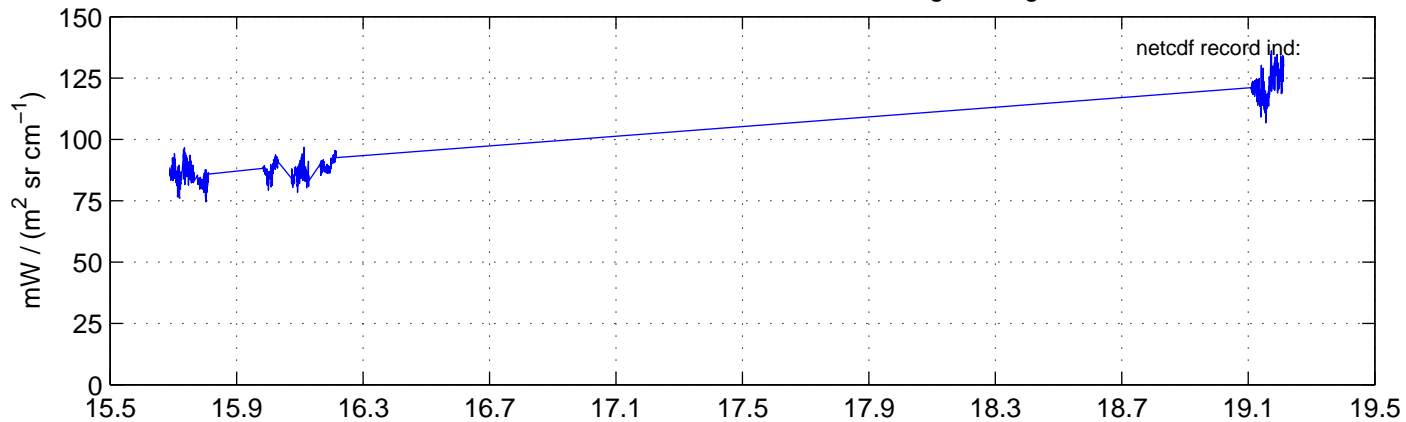

sh120828 Mean Radiance 895.00 – 900.00, good segments

sh120828 Mean Radiance 1093.00 – 1097.00, good segments

sh120828 Mean Radiance 2500.00 – 2510.00, good segments

SEGMENT