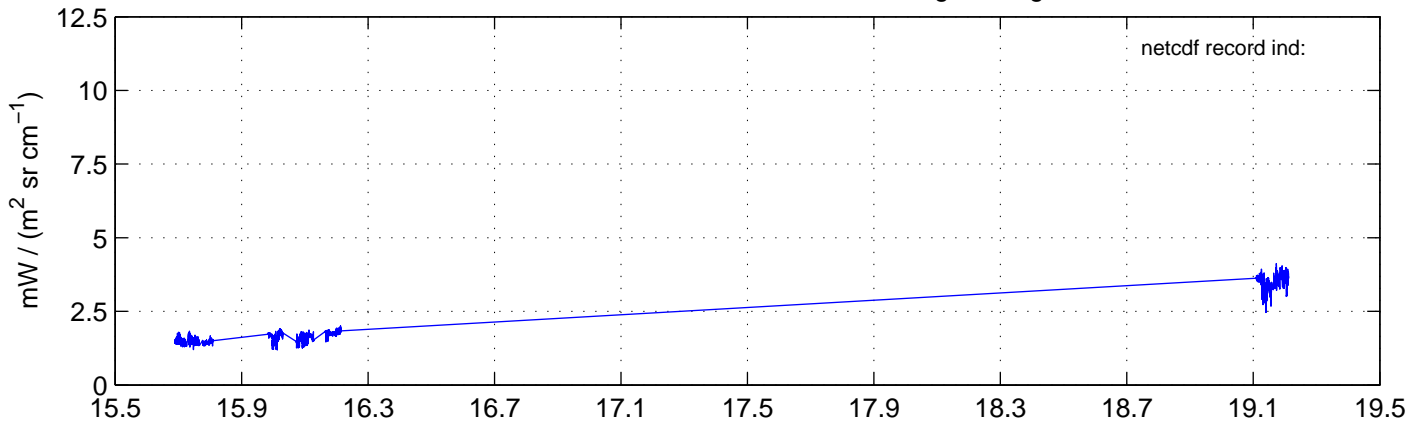

sh120828 Mean Radiance 895.00 – 900.00, good segments

sh120828 Mean Radiance 1093.00 – 1097.00, good segments

sh120828 Mean Radiance 2500.00 – 2510.00, good segments

SEGMENT