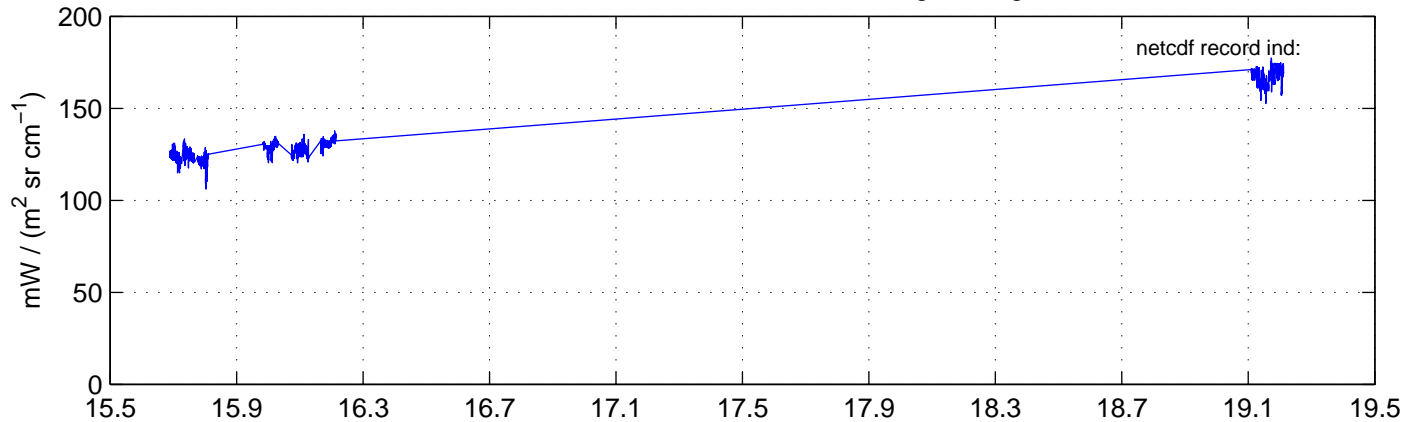

sh120828 Mean Radiance 895.00 – 900.00, good segments

sh120828 Mean Radiance 1093.00 – 1097.00, good segments

sh120828 Mean Radiance 2500.00 – 2510.00, good segments

SEGMENT